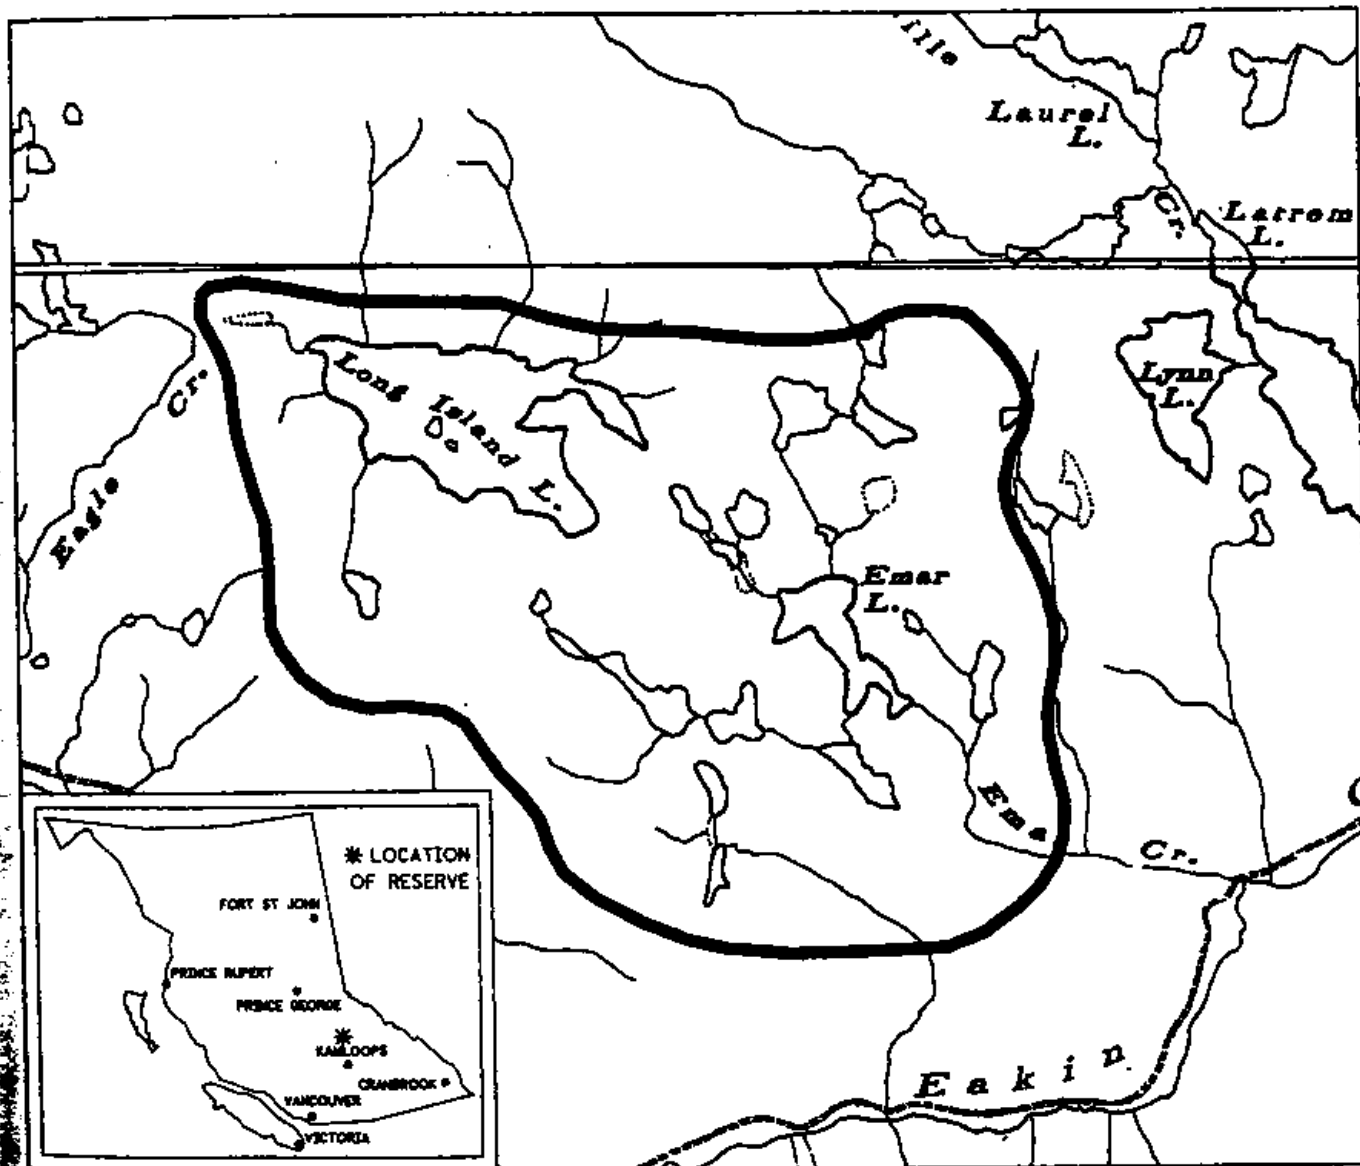

PROVINCE OF BRITISH COLUMBIA
 MINISTRY OF ENERGY, MINES AND PETROLEUM RESOURCES
 MINERAL TITLES BRANCH

EMAR

This is a summary sketch of the area shown in black on Mineral Titles Reference Maps (File 12000 01)

LAND DISTRICT: KAMLOOPS DIVISION OF YALE	MINING DIVISION: KAMLOOPS	
MAPS: 092P08W	SCALE 1: 50 000	SKETCH PREPARED BY: LCK