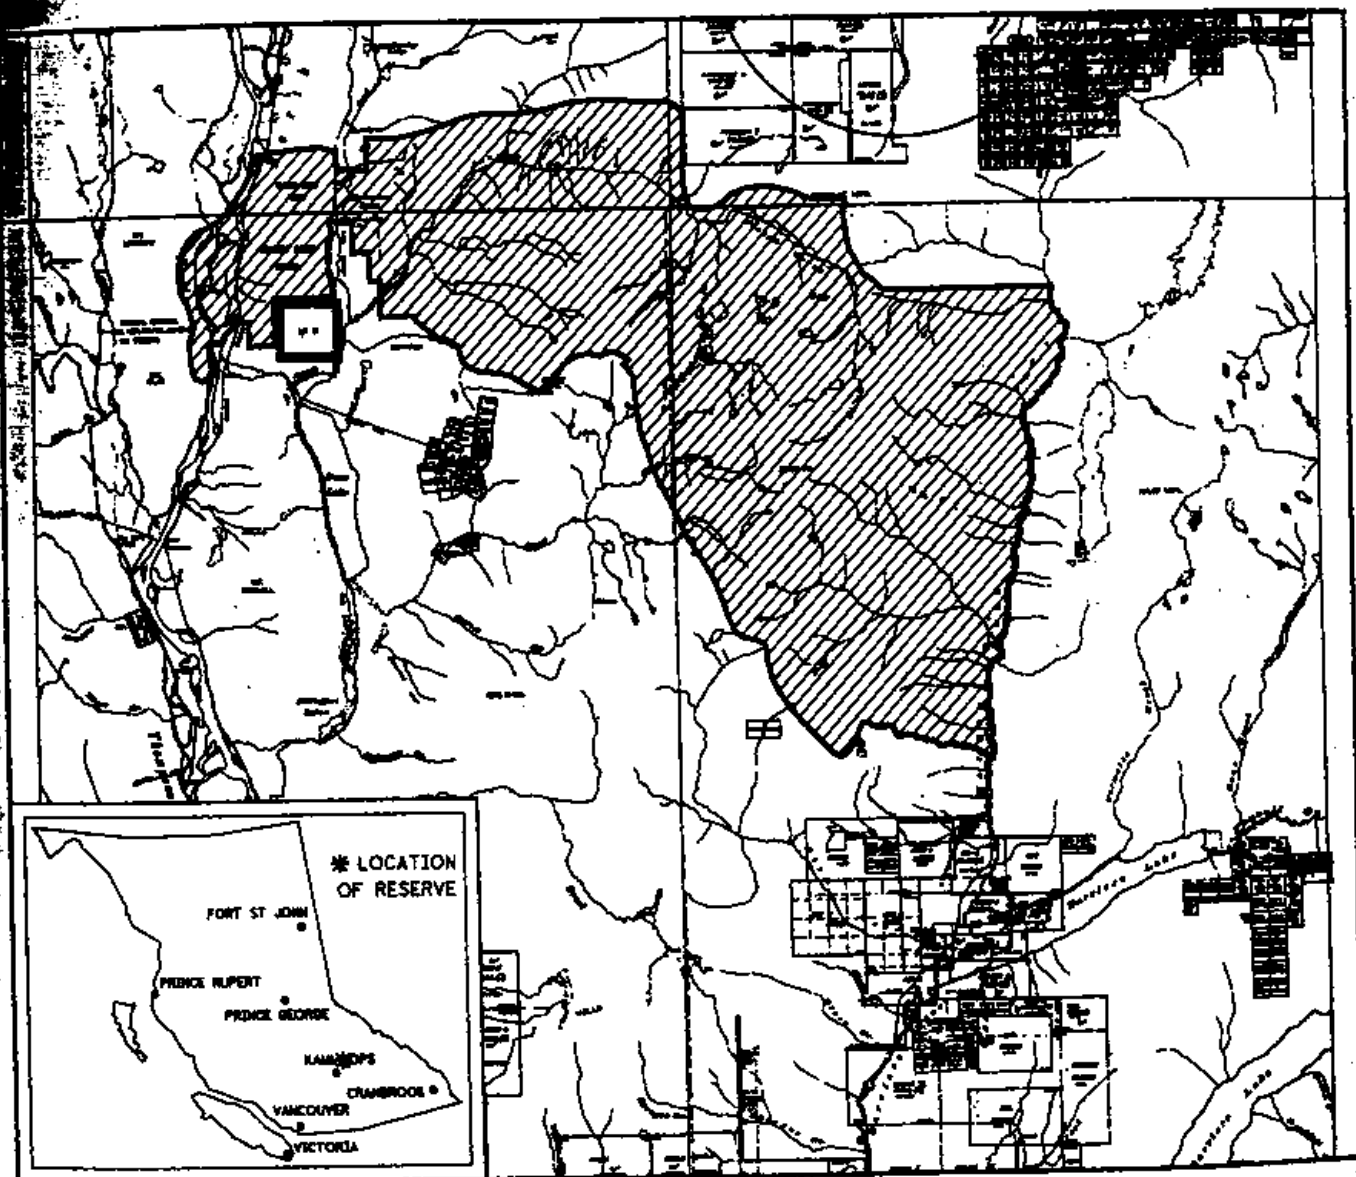

PROVINCE OF BRITISH COLUMBIA
 MINISTRY OF ENERGY, MINES AND PETROLEUM RESOURCES
 MINERAL TITLES BRANCH

DUNN PEAK

This is a summary sketch of the area shown in black on Mineral Titles Reference Maps (File 12000 00)

LAND DISTRICT:
 KAMLOOPS DIVISION OF YALE

MINING DIVISION: KAMLOOPS

MAPS: 082M05W, 12W
 092P08E, 09E

SCALE 1: 200 000

SKETCH PREPARED BY: KWD