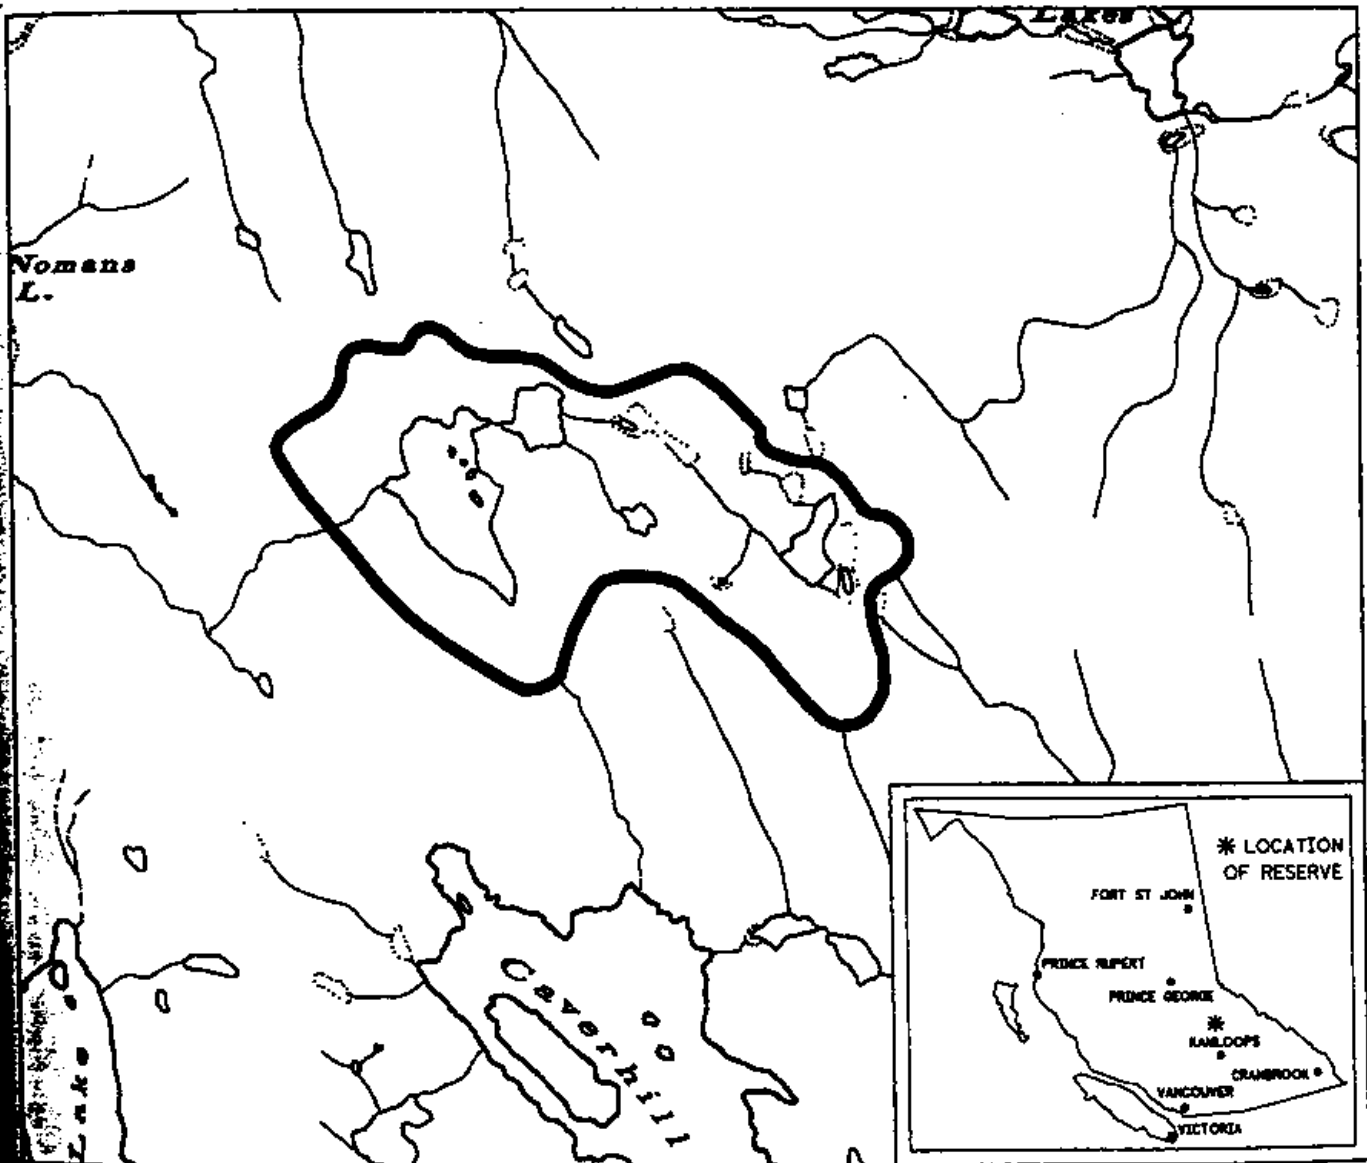

PROVINCE OF BRITISH COLUMBIA
 MINISTRY OF ENERGY, MINES AND PETROLEUM RESOURCES
 MINERAL TITLES BRANCH

CAVERHILL

This is a summary sketch of the area shown in black on Mineral Titles Reference Maps (File 12000 01)

LAND DISTRICT: KAMLOOPS DIVISION OF YALE	MINING DIVISION: KAMLOOPS	
MAPS: 092P08W	SCALE 1: 50 000	SKETCH PREPARED BY: LCK