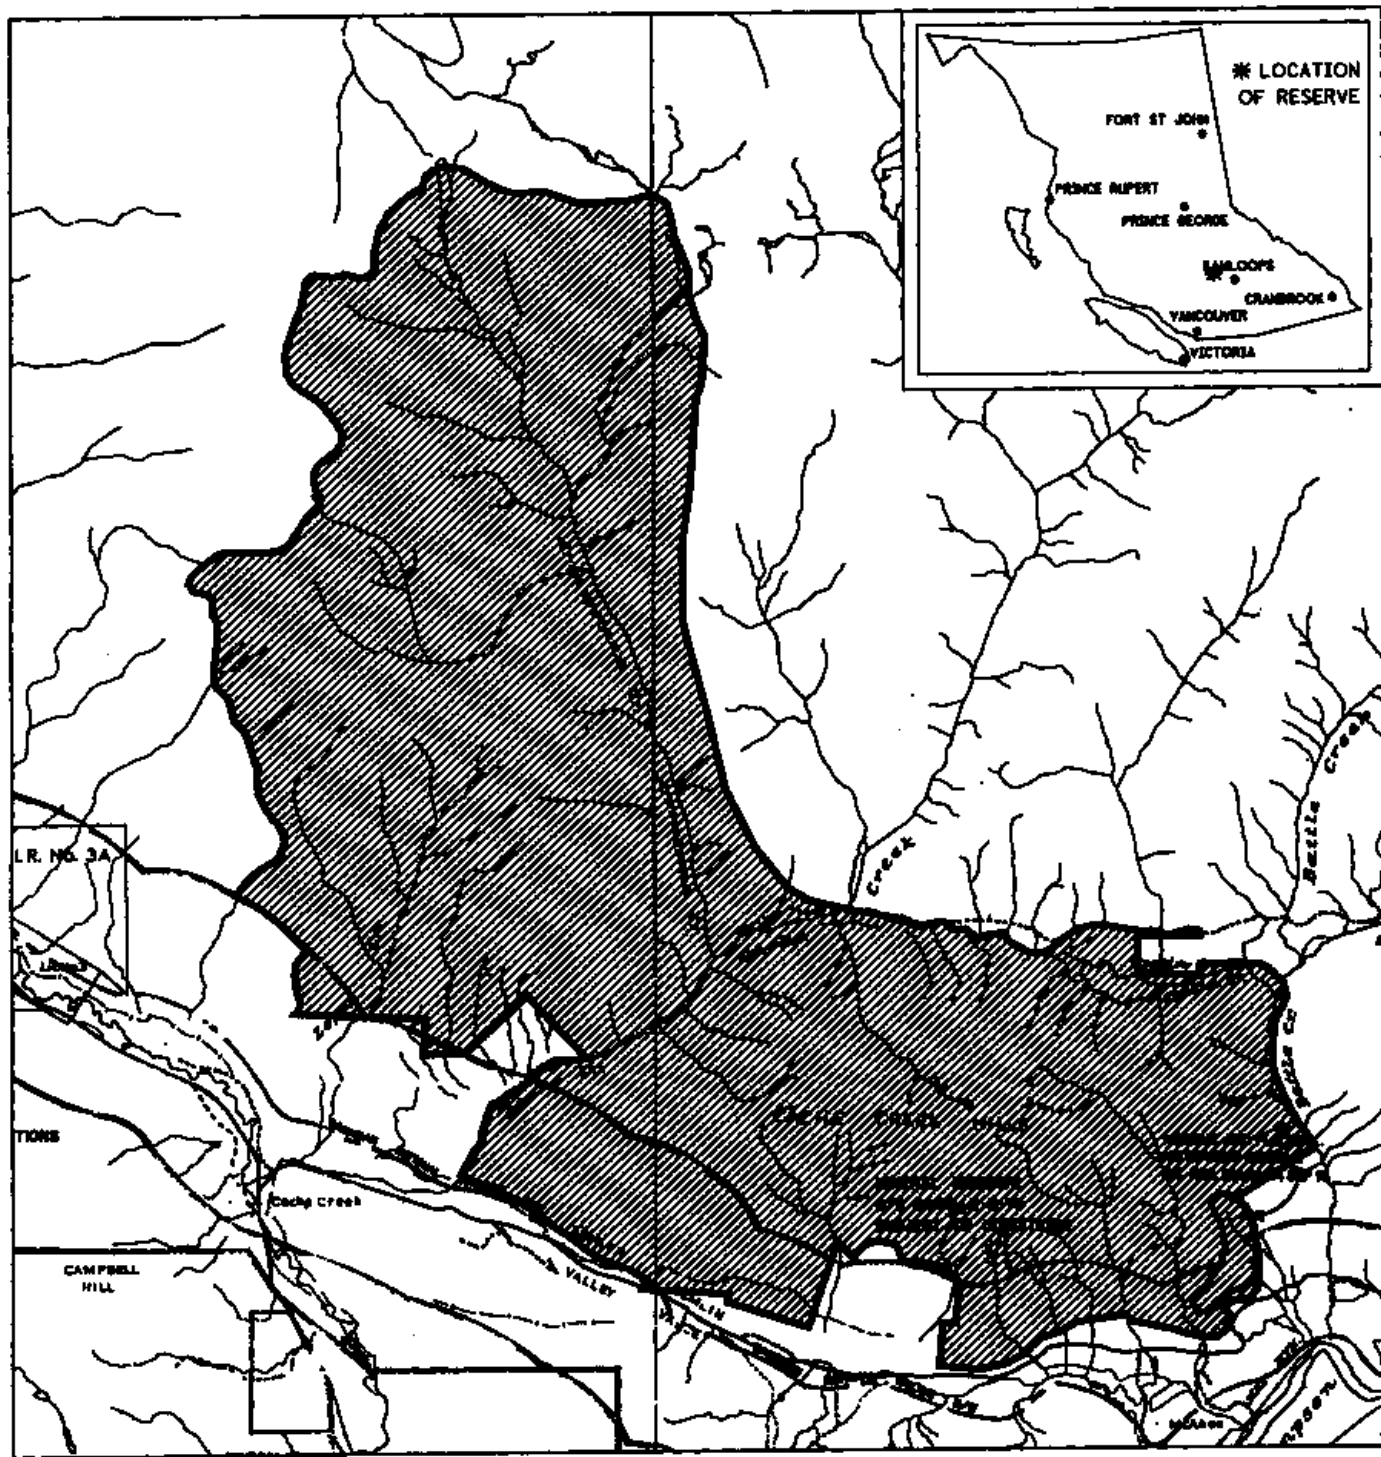

PROVINCE OF BRITISH COLUMBIA  
 MINISTRY OF ENERGY, MINES AND PETROLEUM RESOURCES  
 MINERAL TITLES BRANCH

ARROWSTONE

This is a summary sketch of the area shown in black on Mineral Titles Reference Maps (File 12000 01)

LAND DISTRICT: KAMLOOPS DIVISION OF YALE	MINING DIVISION: KAMLOOPS	
MAPS: 092114E, 14W	SCALE 1:100 000	SKETCH PREPARED BY: LCK