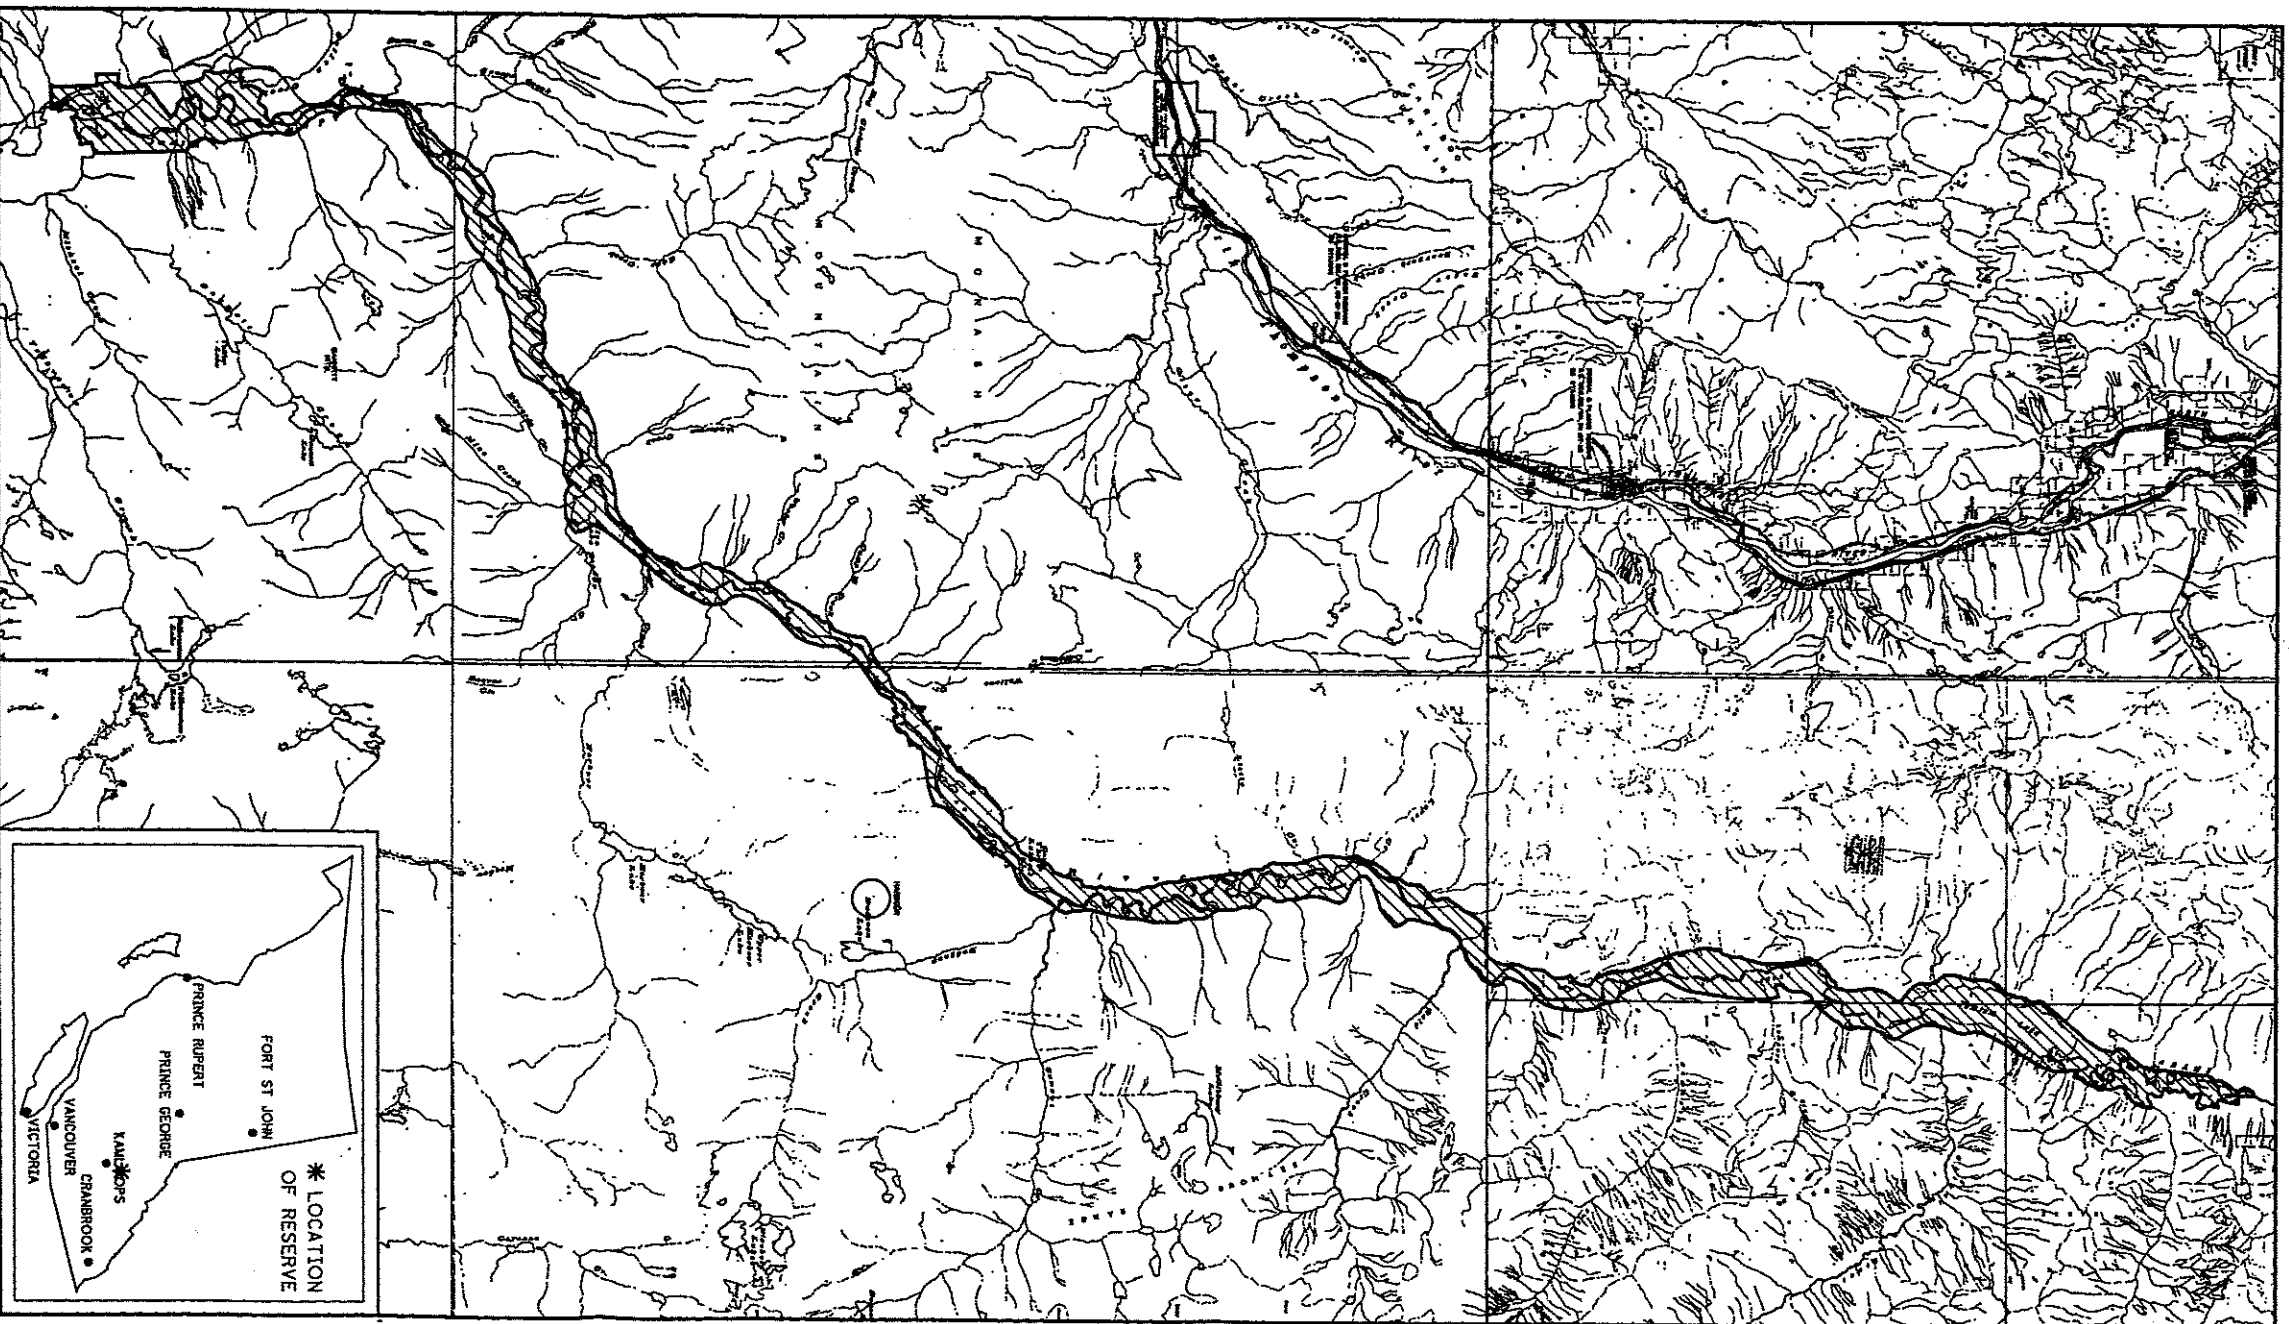

PROVINCE OF BRITISH COLUMBIA
MINISTRY OF ENERGY, MINES AND PETROLEUM RESOURCES
MINERAL TITLES BRANCH
ADAMS RIVER

This is a summary sketch of the area shown in black on Mineral Titles Reference Maps (File 12000 01)

LAND DISTRICT: KAMLOOPS DIV. OF YALE	MINING DIVISION: KAMLOOPS	
MAPS: 082M06W, 11E, 11W, 14E	SCALE 1:200 000	SKETCH PREPARED BY: KWD