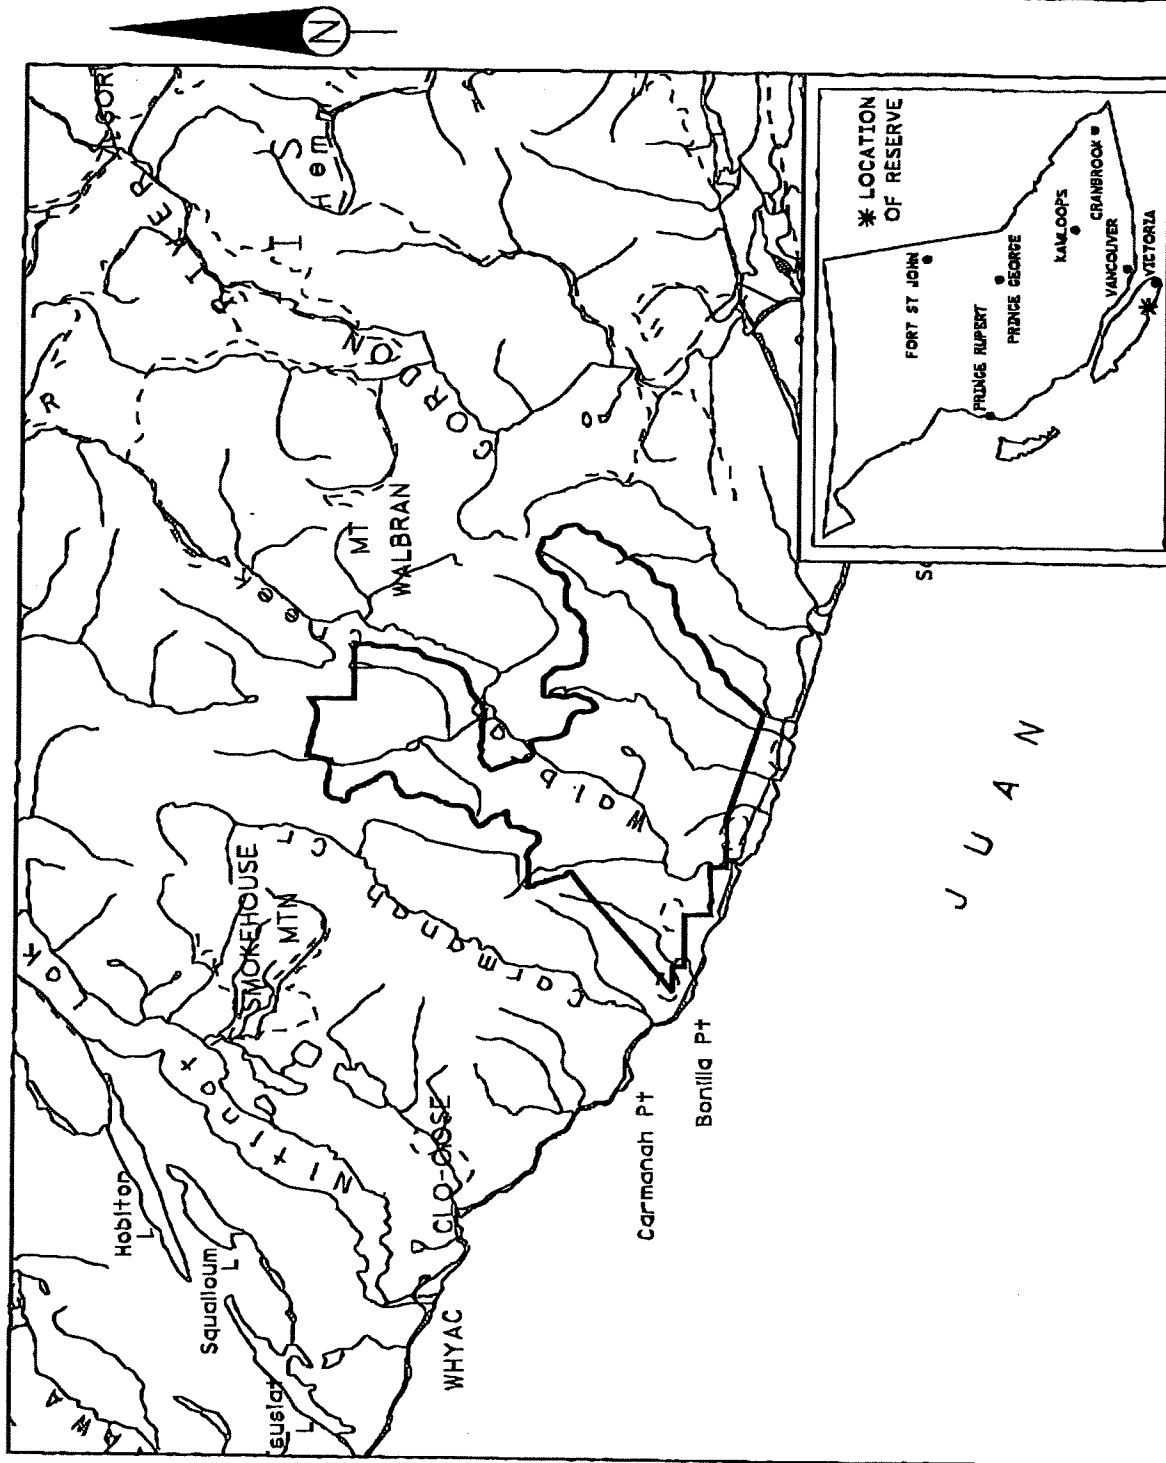

FILE NO. 14280 03 953

PROVINCE OF BRITISH COLUMBIA
MINISTRY OF ENERGY, MINES AND PETROLEUM RESOURCES
MINERAL TITLES BRANCH

WALBRAN

This is a summary sketch of the area shown in black on Mineral Titles Reference Maps (File 12000 01)

LAND DISTRICT: RENFREW	MINING DIVISION: VICTORIA	
MAPS: 092C057, 058, 067, 068, 092C077, 078	SCALE 1: 250 000	SKETCH PREPARED BY: LCK