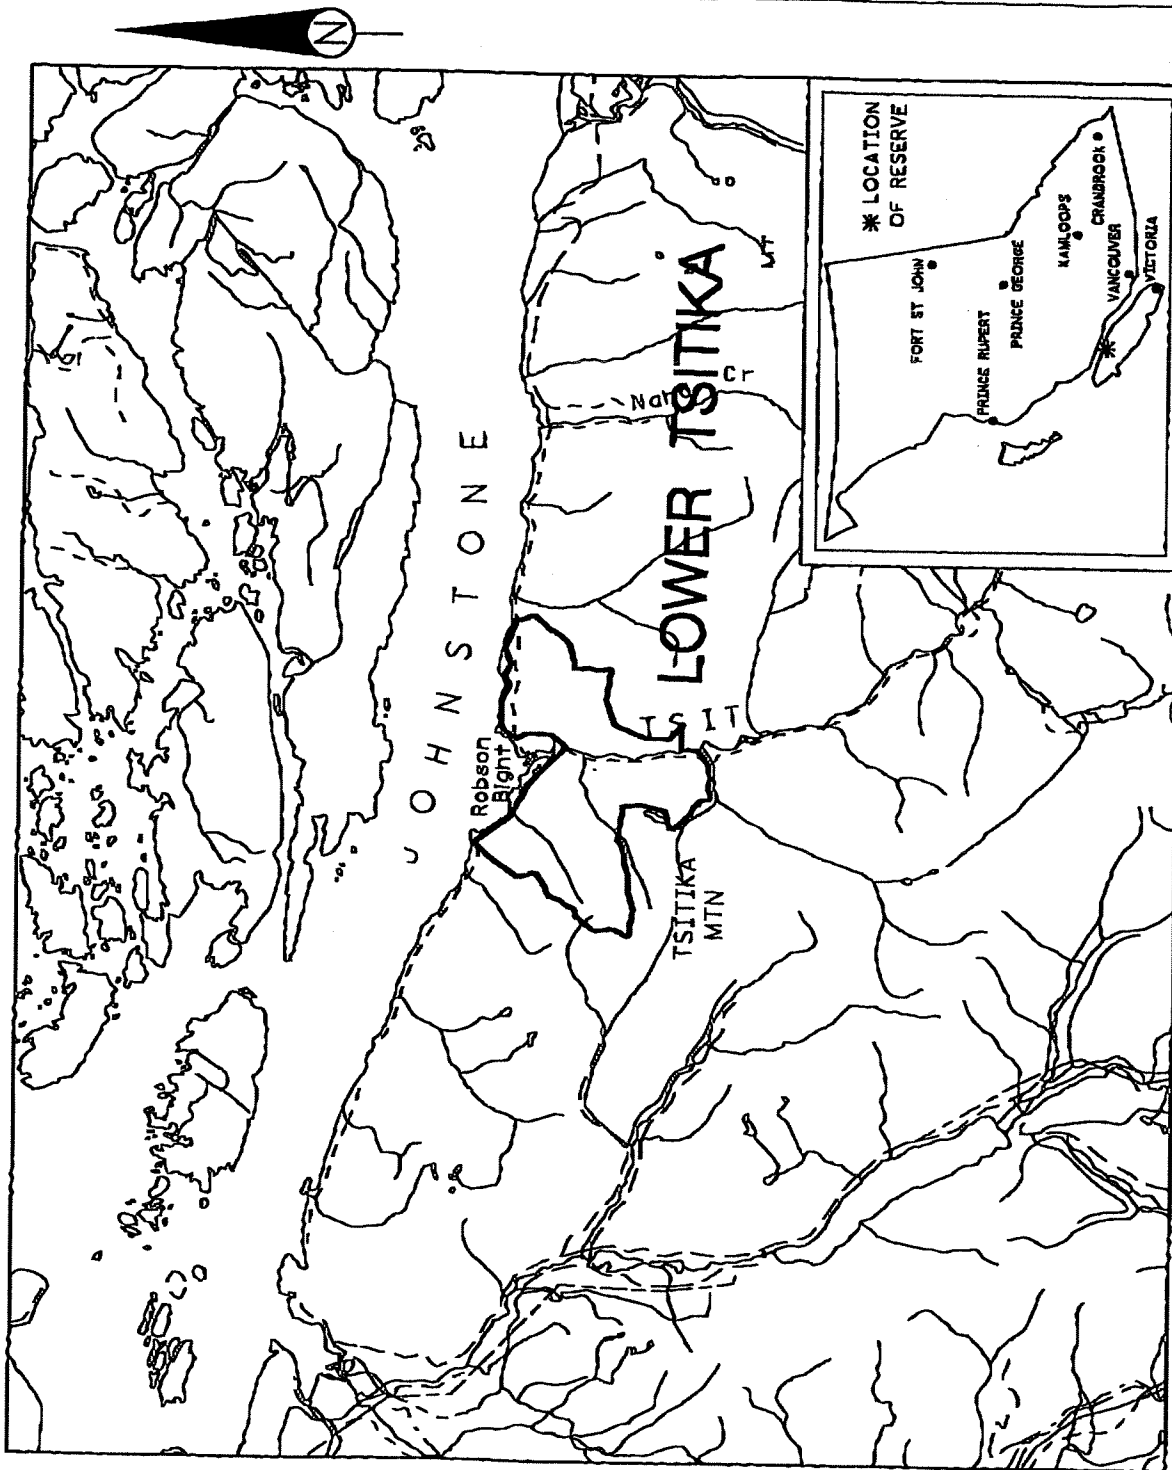

FILE NO. 14280 03 953

PROVINCE OF BRITISH COLUMBIA  
MINISTRY OF ENERGY, MINES AND PETROLEUM RESOURCES  
MINERAL TITLES BRANCH

LOWER TSITIKA

This is a summary sketch of the area shown in black on Mineral Titles Reference Maps (File 12000 01)

LAND DISTRICT: RUPERT	MINING DIVISION: NANAIMO	
MAPS: 092L07E	SCALE 1:250 000	SKETCH PREPARED BY: LCK