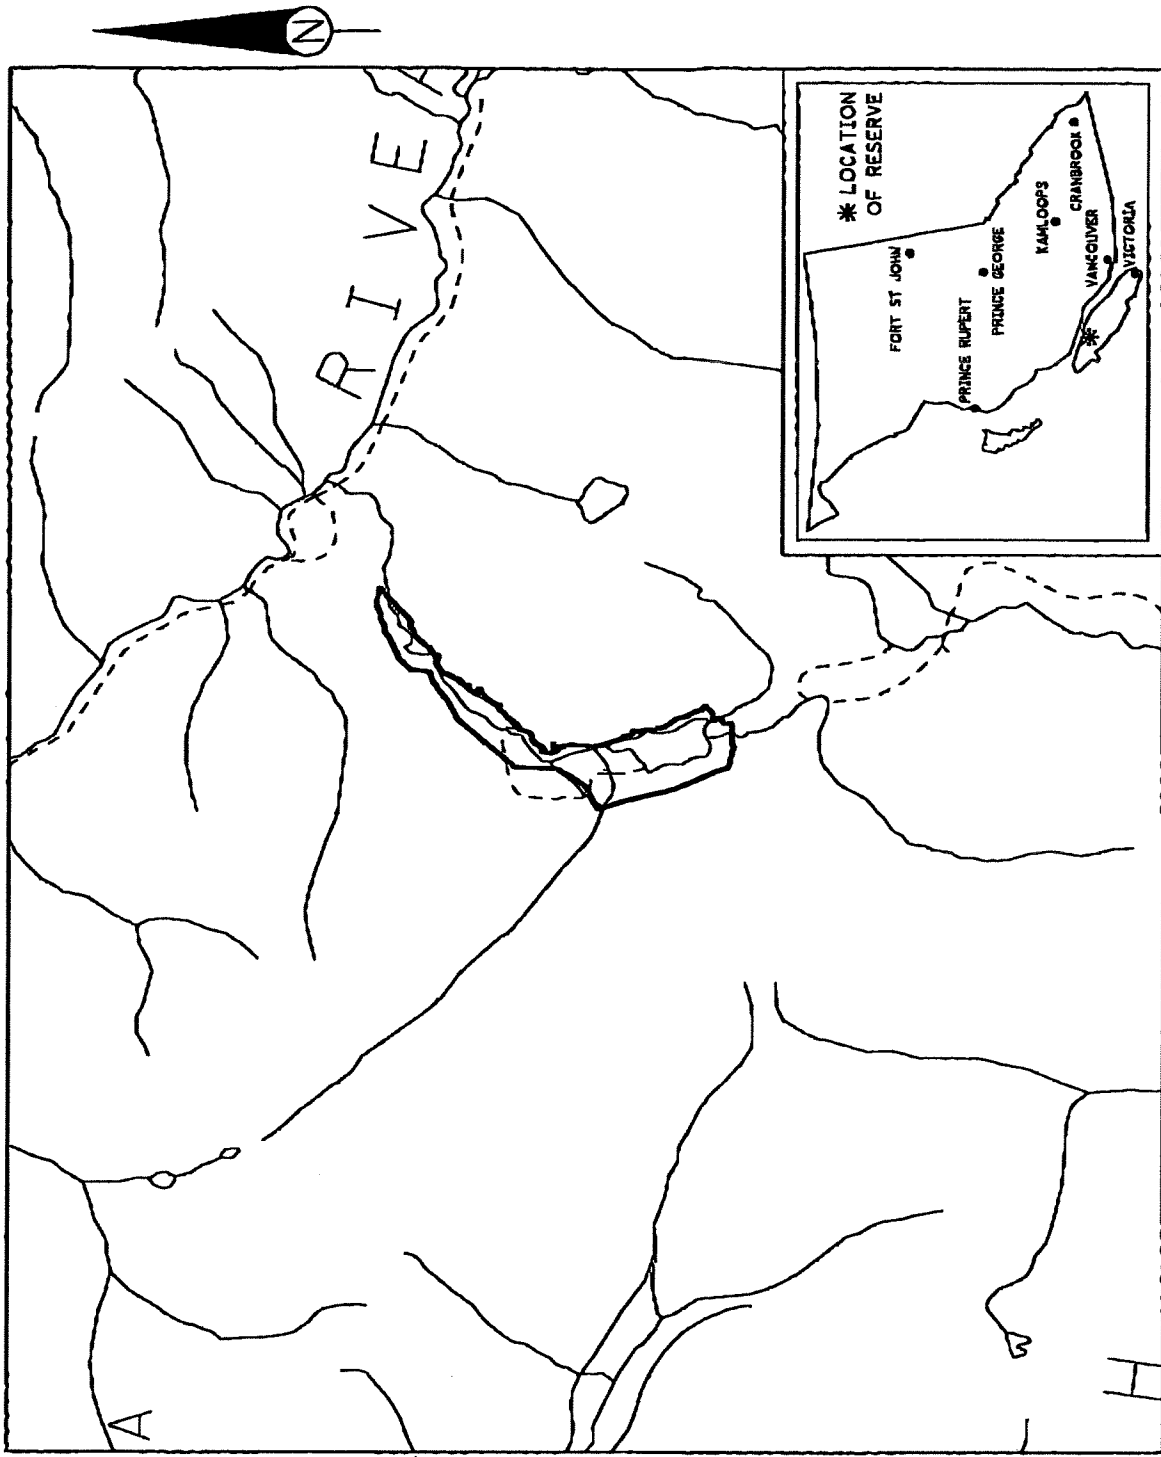

FILE NO. 14280 03 953

PROVINCE OF BRITISH COLUMBIA
MINISTRY OF ENERGY, MINES AND PETROLEUM RESOURCES
MINERAL TITLES BRANCH

CLAUDE ELLIOT LAKE

This is a summary sketch of the area shown in black on Mineral Titles Reference Maps (File 12000 01)

LAND DISTRICT: RUPERT	MINING DIVISION: NANAIMO	
MAPS: 092L07E	SCALE 1:100 000	SKETCH PREPARED BY: LCK