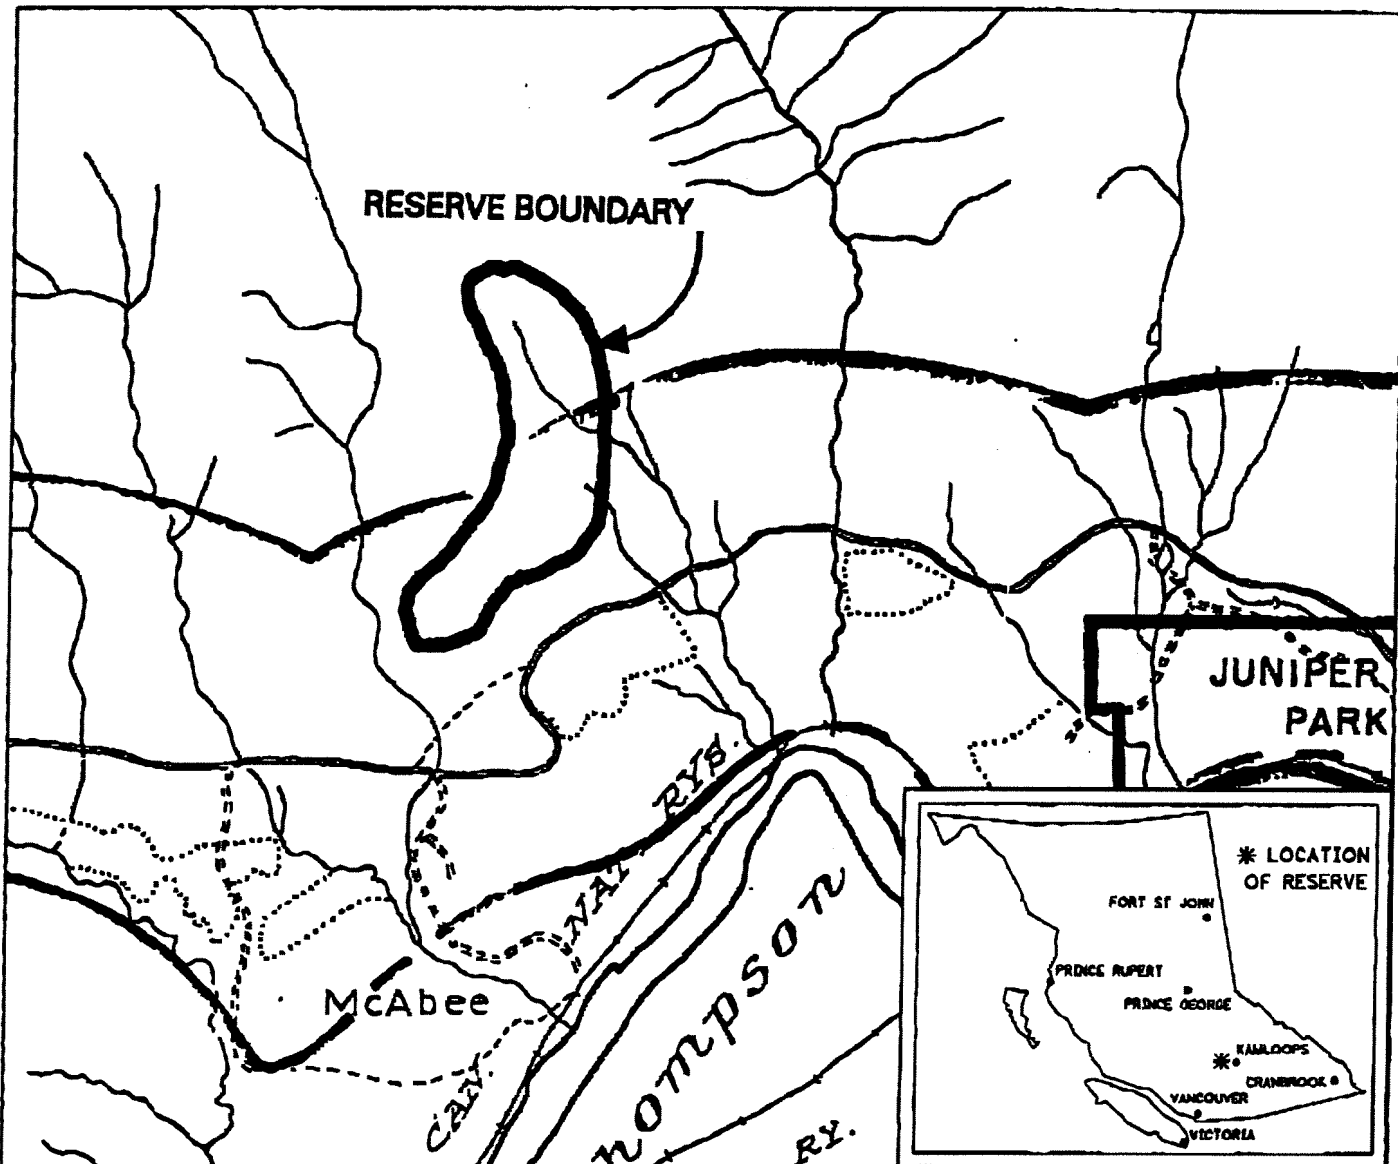

FILE NO. 14280 03 910

PROVINCE OF BRITISH COLUMBIA
MINISTRY OF ENERGY, MINES AND PETROLEUM RESOURCES
MINERAL TITLES BRANCH

MCABEE FOSSIL BED

This is a summary sketch of the area shown in black on Mineral Titles Reference Maps (File 12000 01)

LAND DISTRICT: KAMLOOPS DIVISION OF YALE	MINING DIVISION: KAMLOOPS	
MAPS: 092I14E	SCALE 1: 31 680	SKETCH PREPARED BY: CJF