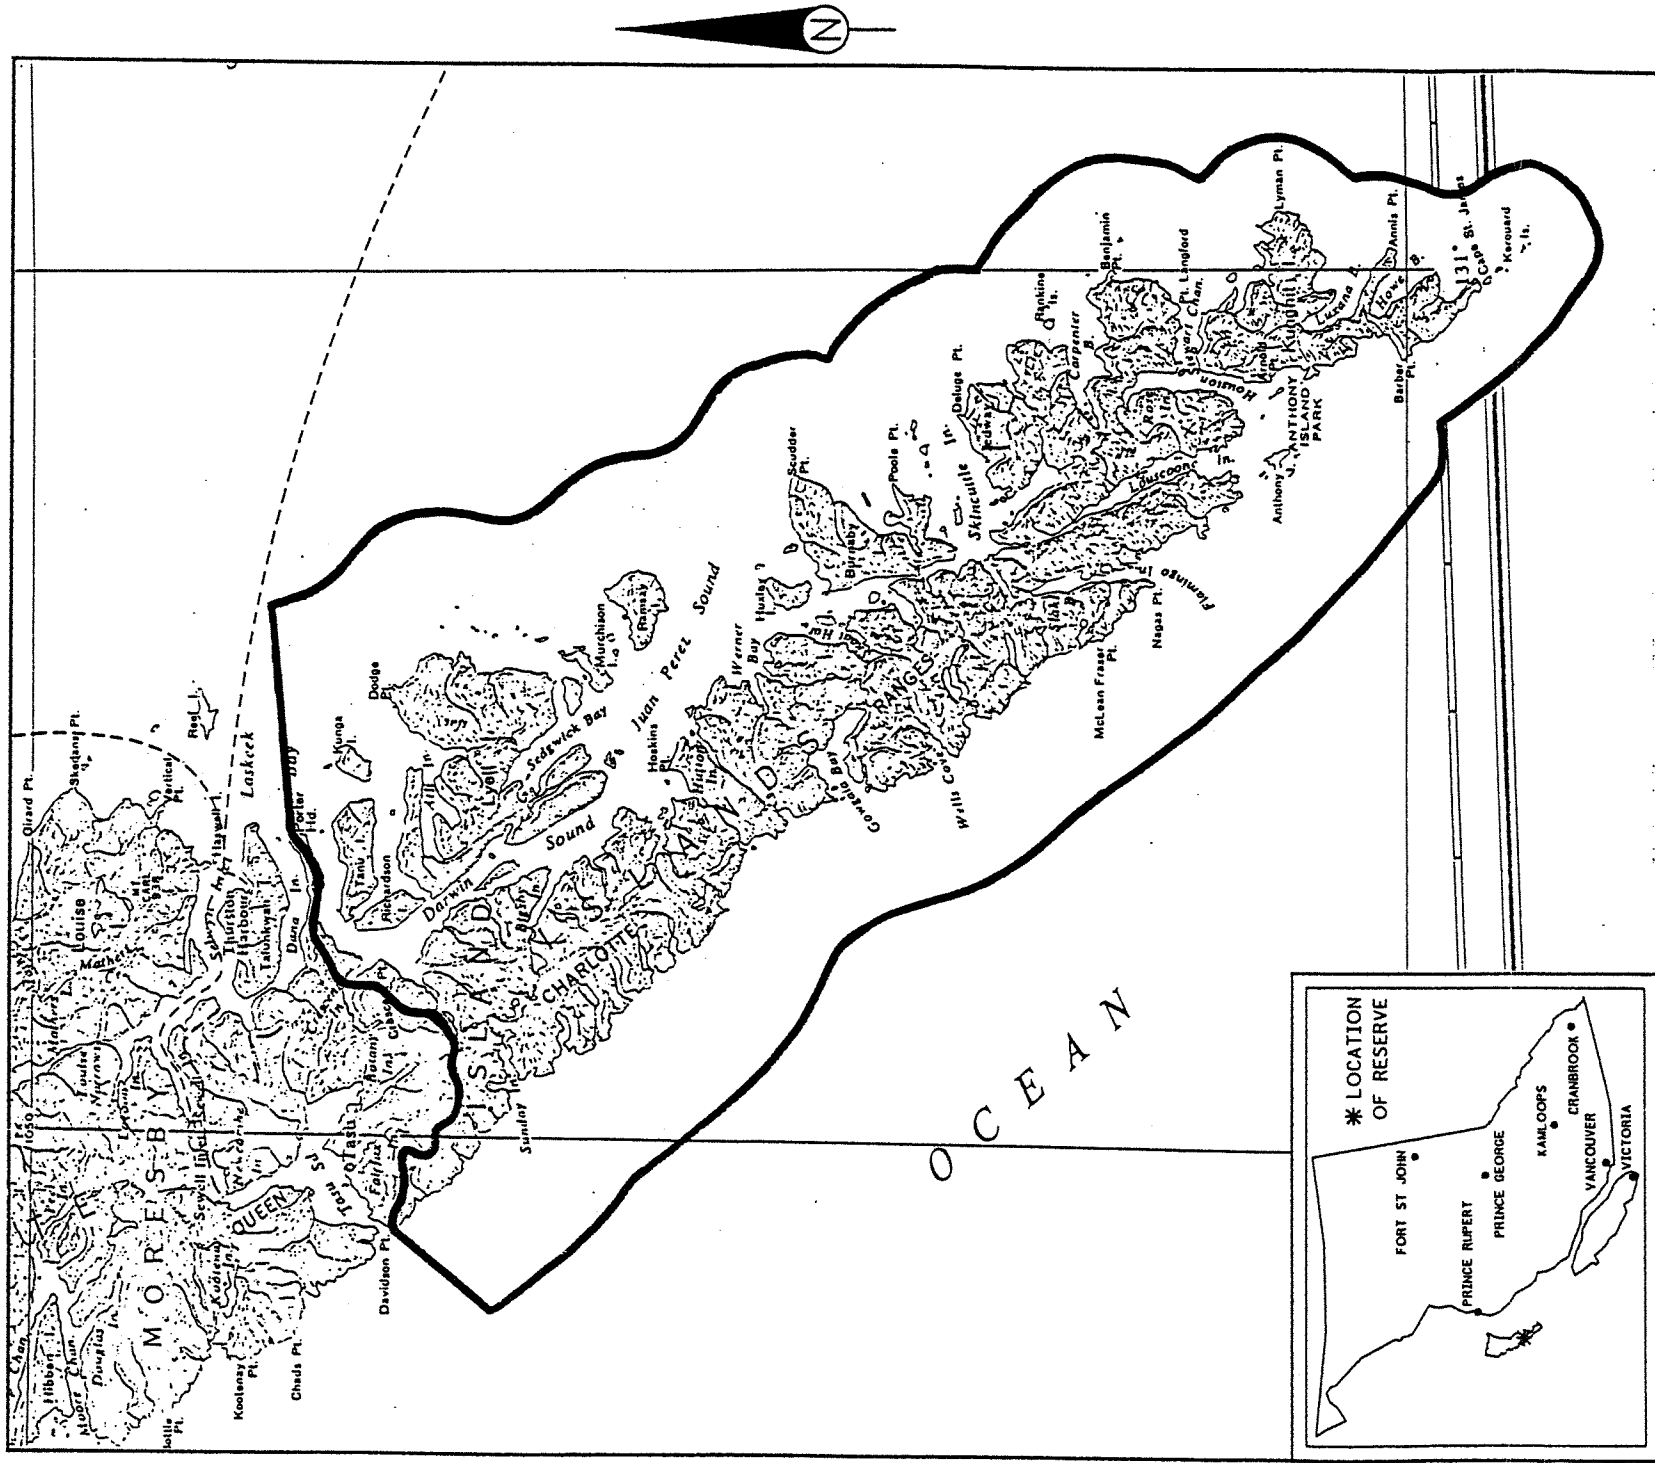

FILE NO. 14280 03 677

PROVINCE OF BRITISH COLUMBIA
MINISTRY OF ENERGY, MINES AND PETROLEUM RESOURCES
MINERAL TITLES BRANCH

GWAII HAANAS / SOUTH MORESBY

This is a summary sketch of the area shown in black on Mineral Titles Reference Maps (File 12000 01)

LAND DISTRICT: QUEEN CHARLOTTE	MINING DIVISION: SKEENA
MAPS: 102014E, 15W, 103B02W, 03E, 03W, 05E, 06E, 06W, 11W, 12E, 12W, 13E, 13W, 14W, 103C09E, 16E, 16W	SCALE 1: 600 000 SKETCH PREPARED BY: LCK