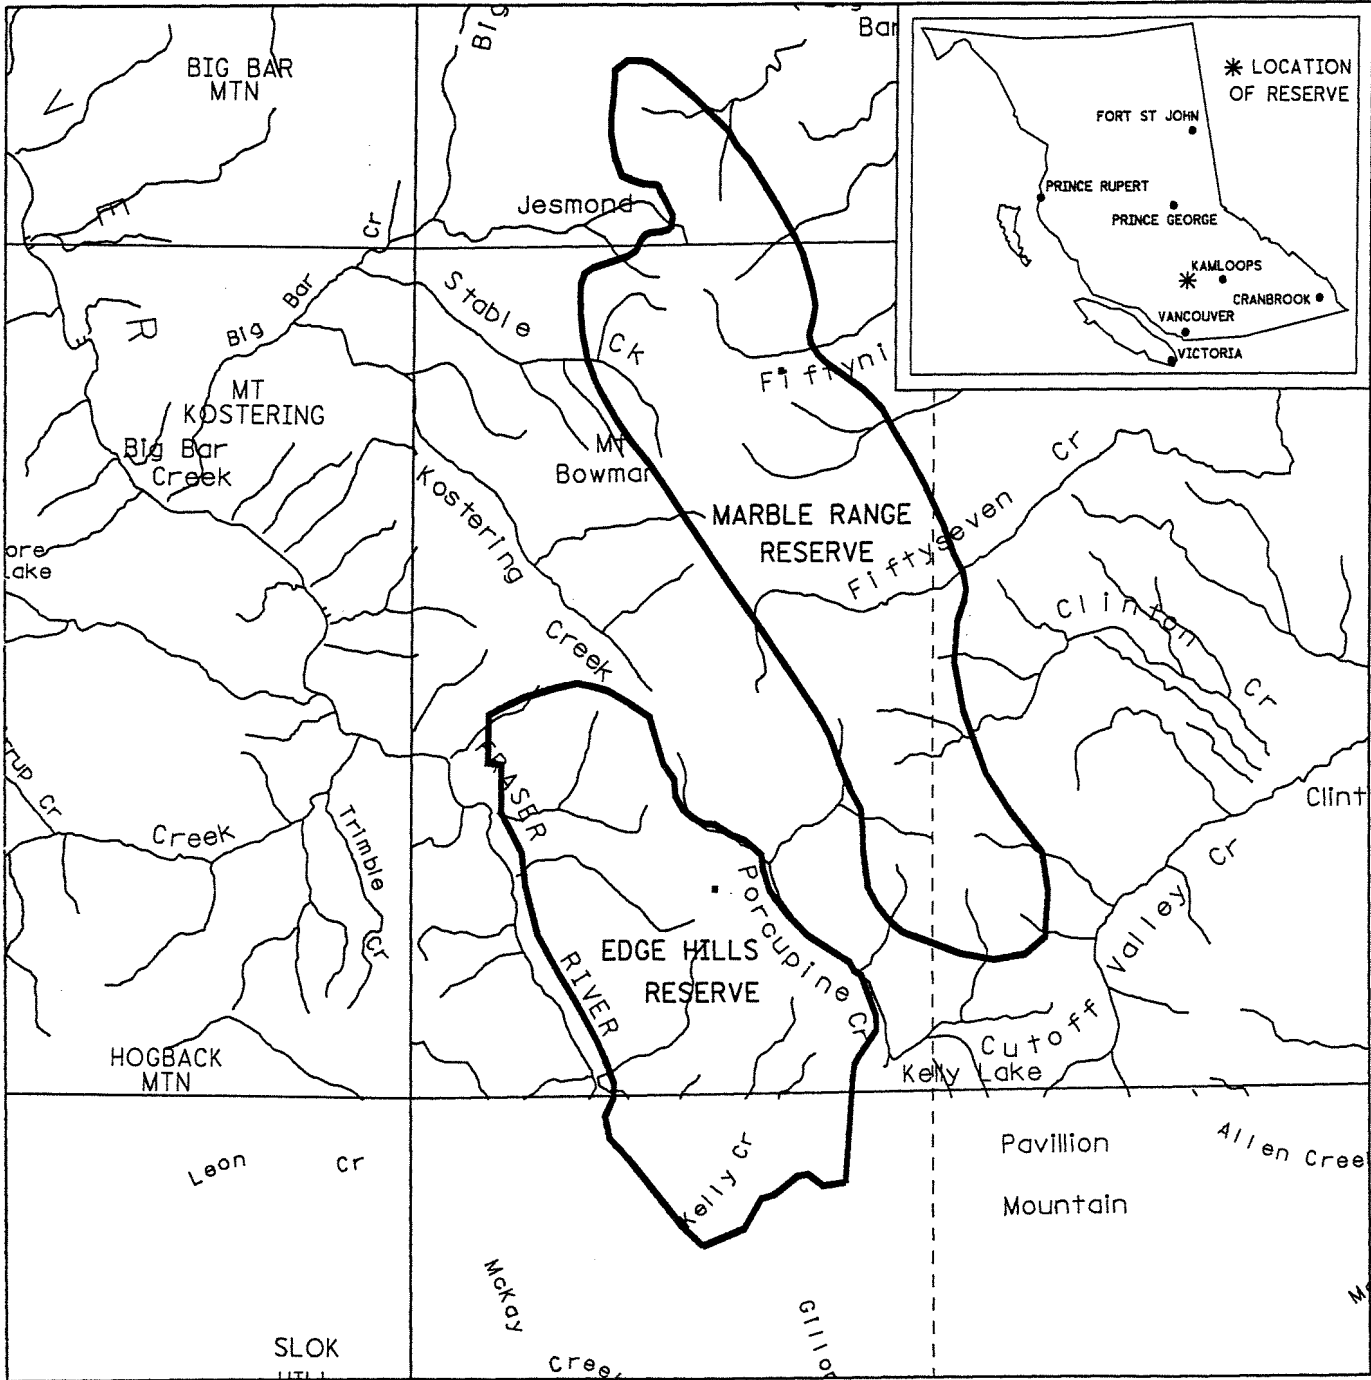

PROVINCE OF BRITISH COLUMBIA
MINISTRY OF ENERGY, MINES AND PETROLEUM RESOURCES
MINERAL TITLES BRANCH

EDGE HILLS AND MARBLE RANGE

This is a summary sketch of the area shown in black on Mineral Titles Reference Maps (File 12000 01)

LAND DISTRICT: LILLOOET	MINING DIVISION: CLINTON	
MAPS: 092I/13W 092P/04E, 04W, 05W	SCALE 1: 250 000	SKETCH PREPARED BY: KWD