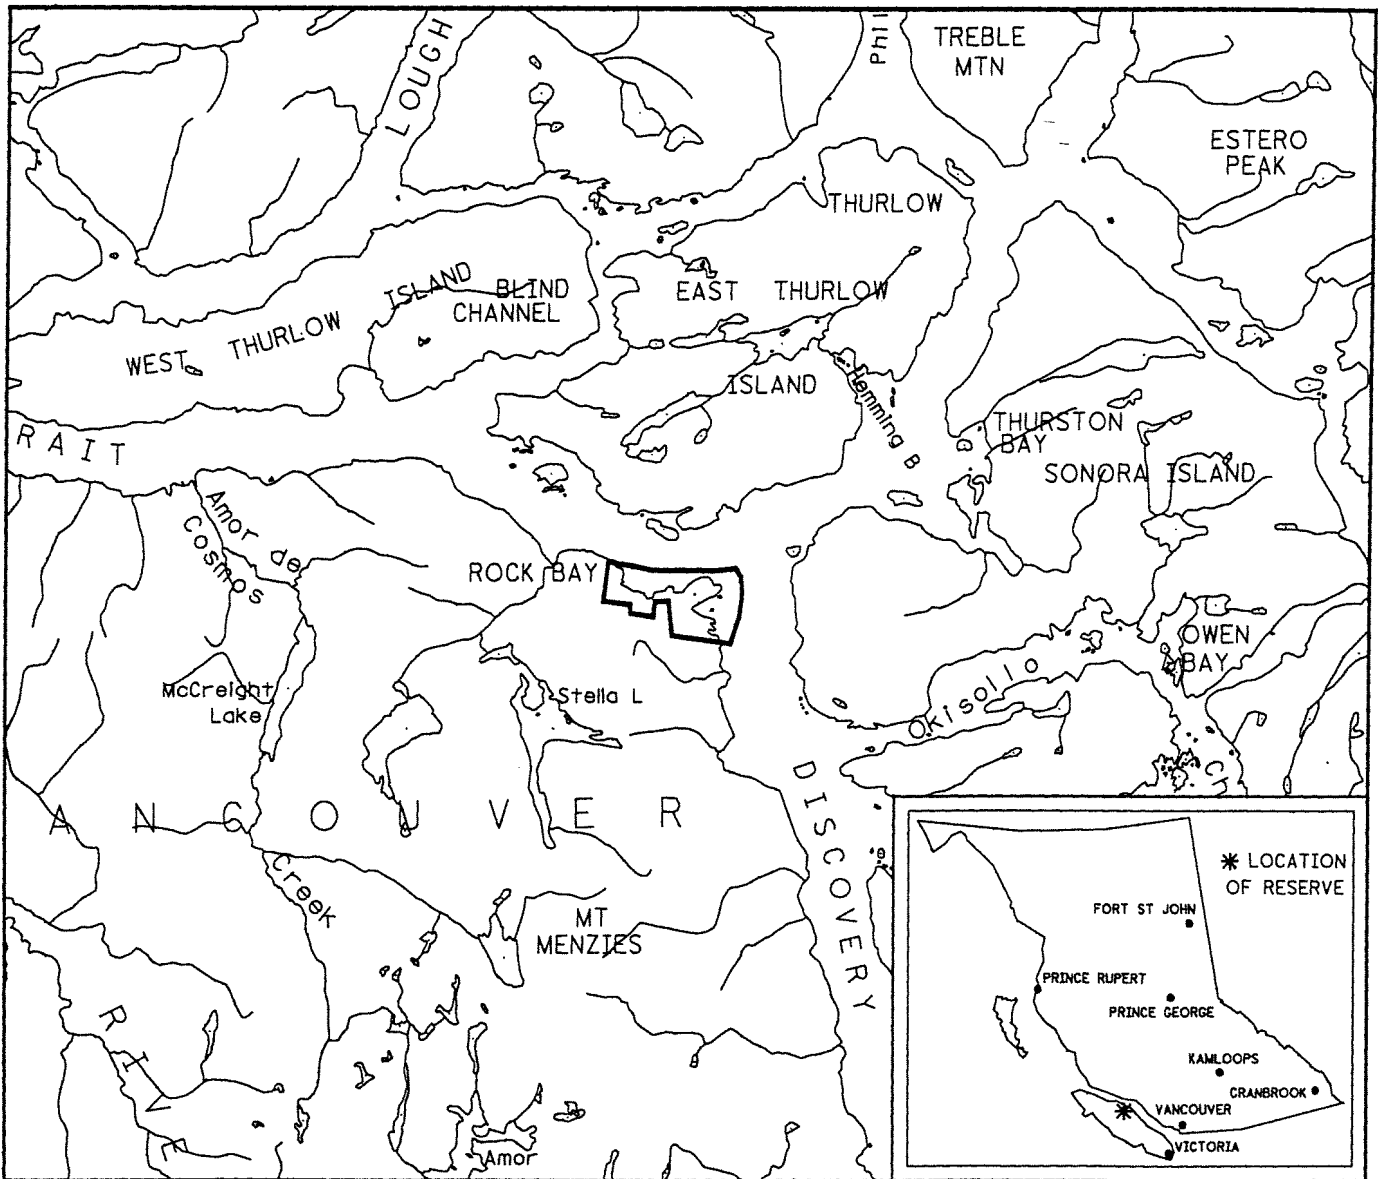

PROVINCE OF BRITISH COLUMBIA
MINISTRY OF ENERGY, MINES AND PETROLEUM RESOURCES
MINERAL TITLES BRANCH

ROCK BAY

This sketch is derived from the C.O.R.E. Vancouver Regional Plan Map dated February 08, 1994.

LAND DISTRICT: SAYWARD	MINING DIVISION: NANAIMO	
MAPS: 092K05E, 092K06W	SCALE 1: 250 000	SKETCH PREPARED BY: JBM