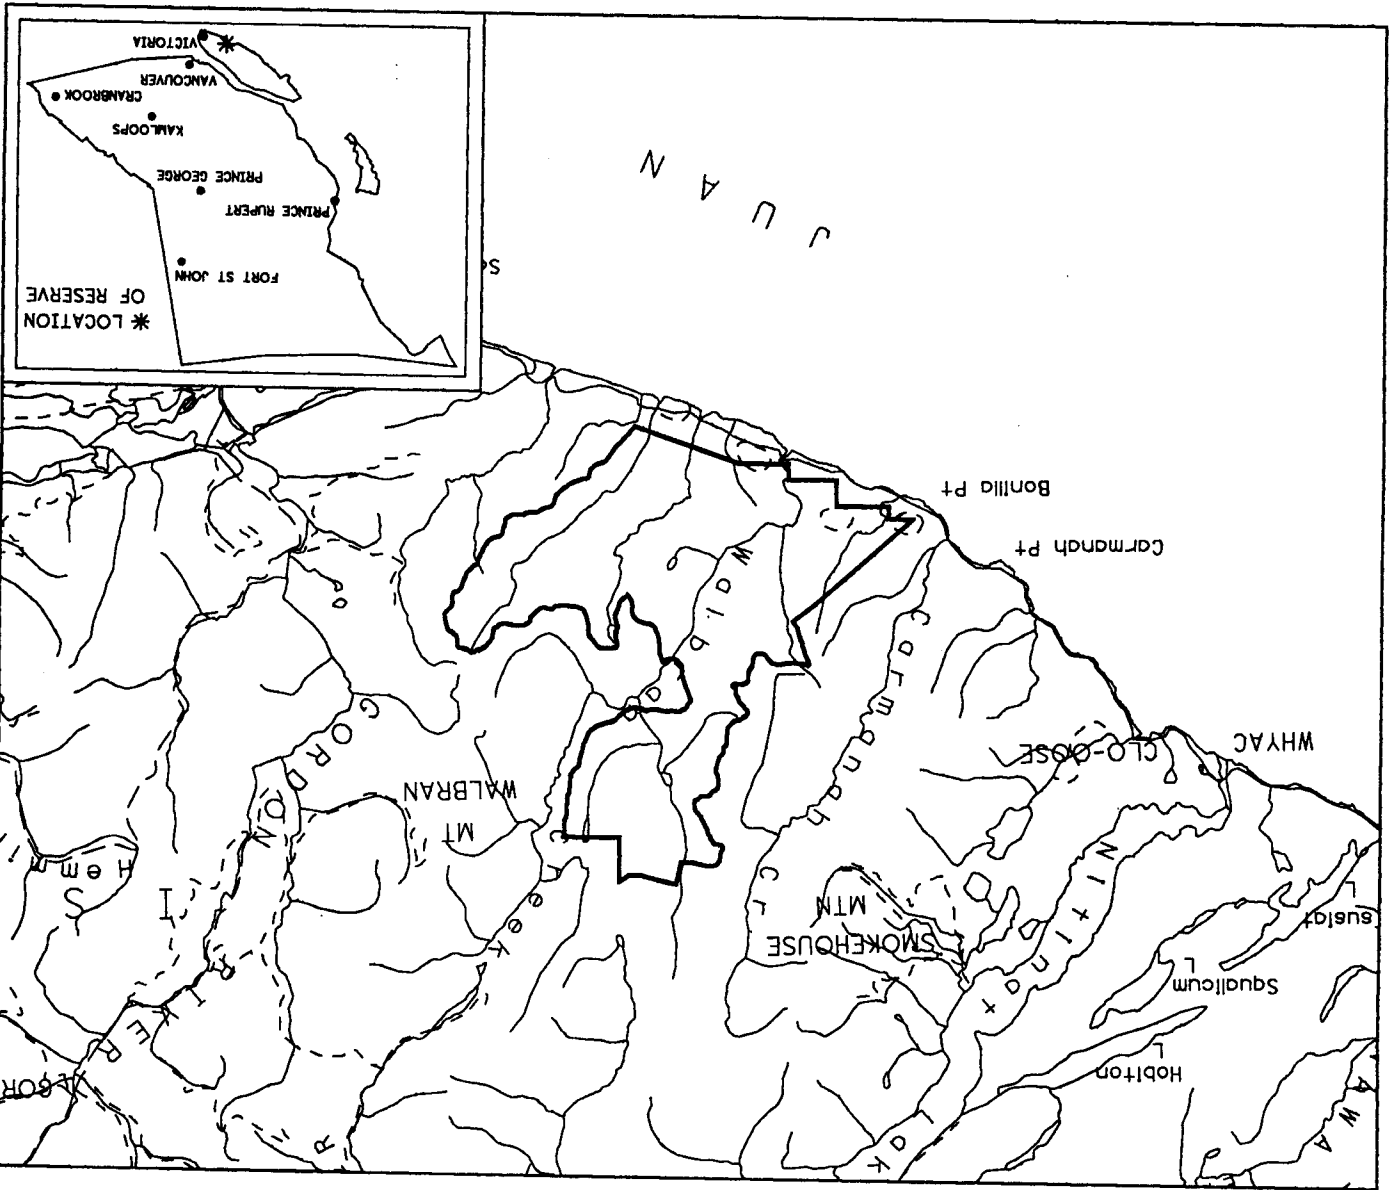

MA

MAPS: 092C057, 058, 067, 068, 092C077, 078

SCALE 1: 250 000

SKETCH PREPARED BY: LCK

LAND DISTRICT: RENFREW

MINING DIVISION: VICTORIA

This is a summary sketch of the area shown in black on Mineral Titles Reference Maps (file 12000 01)

WALBRAN

PROVINCE OF BRITISH COLUMBIA
MINISTRY OF ENERGY, MINES AND PETROLEUM RESOURCES
MINERAL TITLES BRANCH

FILE NO. 14280 03 953