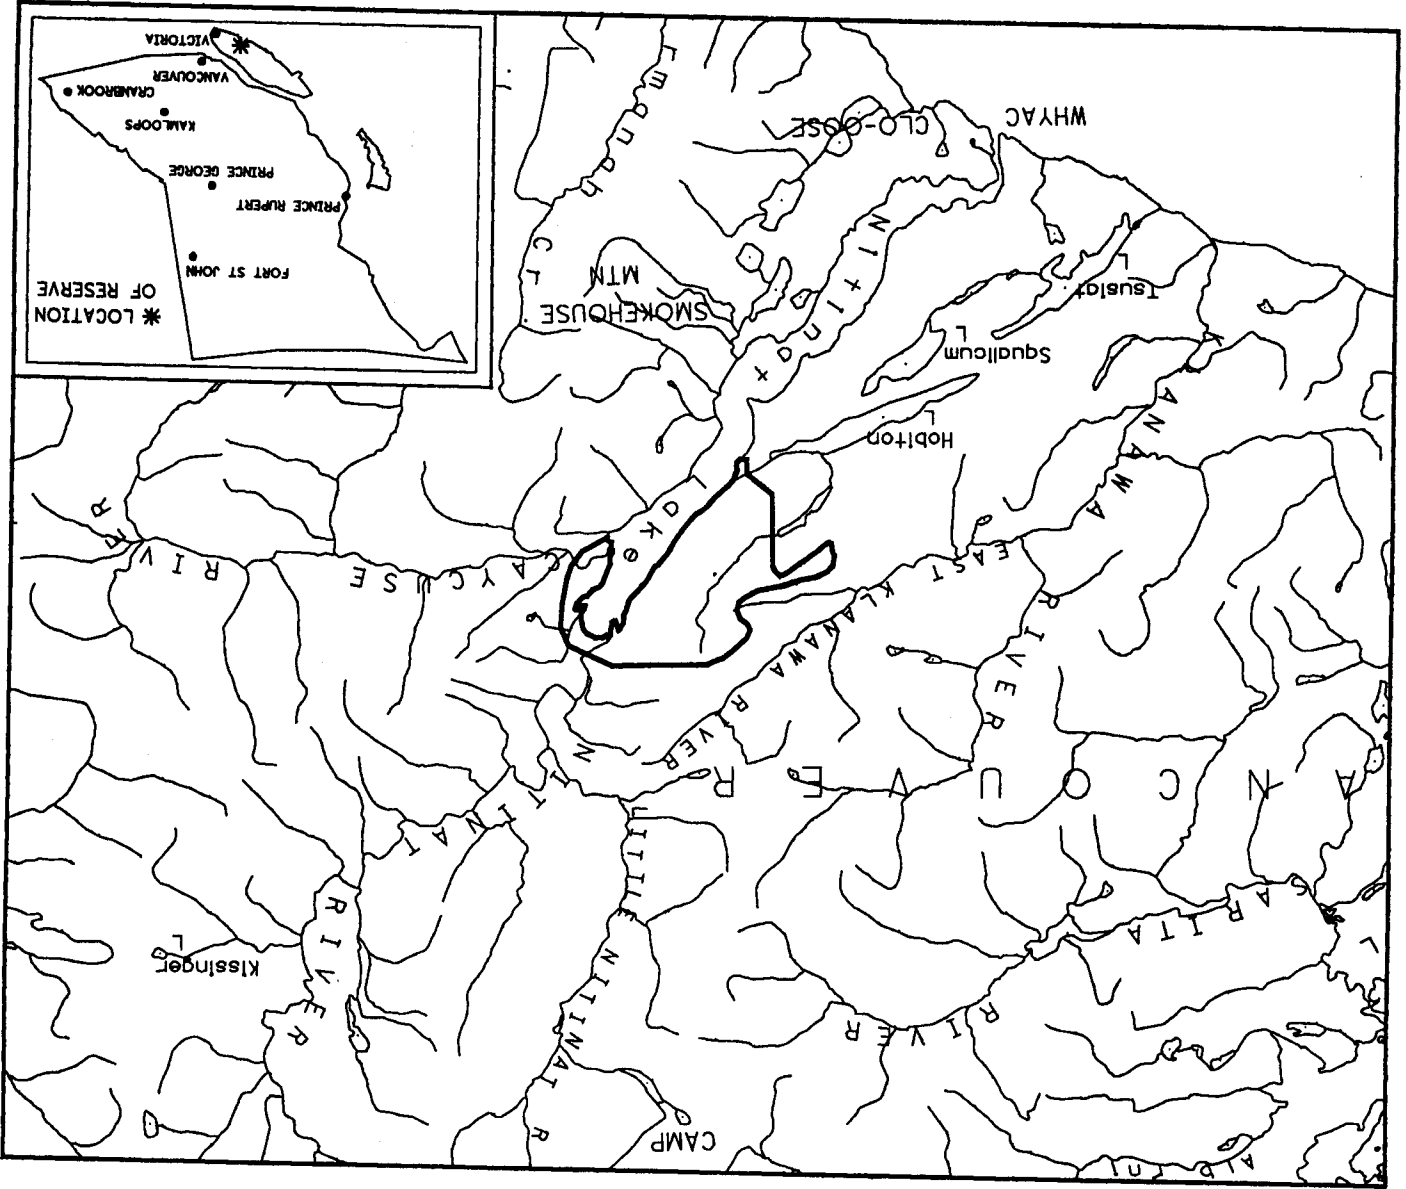

MAPS: 92C077, 92C087	SCALE 1: 250 000	SKETCH PREPARED BY: JBM
LAND DISTRICT: BARCLAY, RENFREW	MINING DIVISION: VICTORIA, ALBERNI	

This is a summary sketch of the area shown in black on Mineral Titles Reference Maps (file 12000 01)

PROVINCE OF BRITISH COLUMBIA
 MINISTRY OF ENERGY, MINES AND PETROLEUM RESOURCES
 MINERAL TITLES BRANCH
 NITINAT LAKE