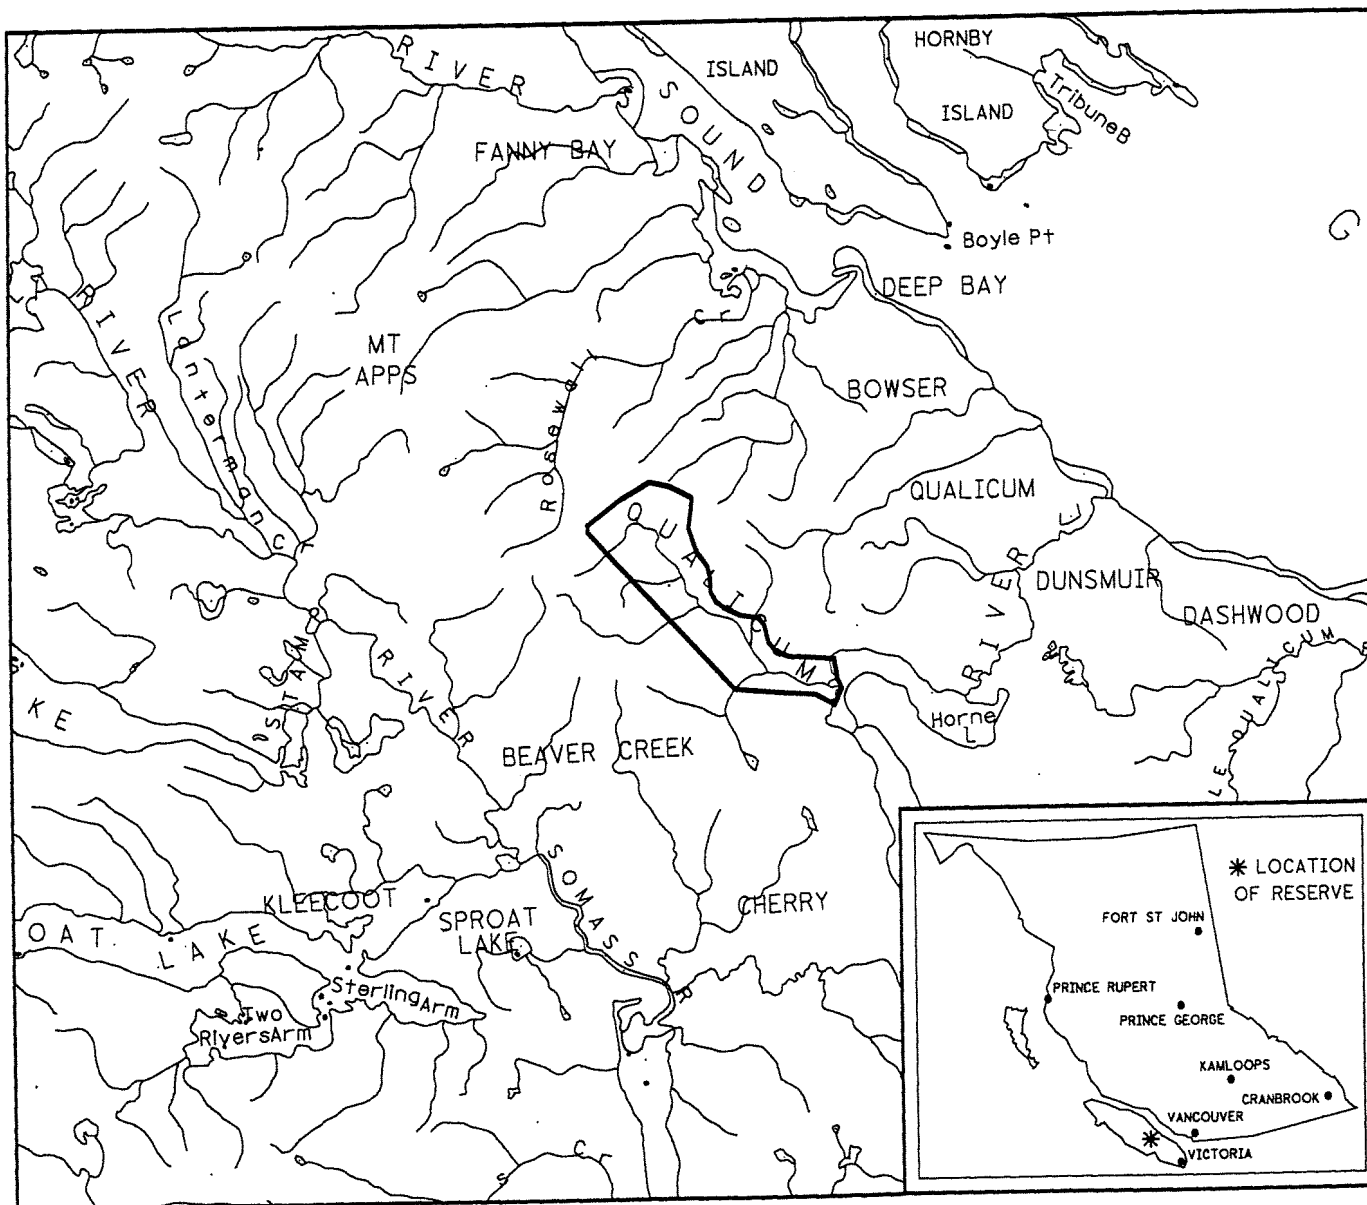

FILE NO. 14280 03 953

PROVINCE OF BRITISH COLUMBIA
MINISTRY OF ENERGY, MINES AND PETROLEUM RESOURCES
MINERAL TITLES BRANCH

UPPER QUALICUM

This sketch is derived from the C.O.R.E. Vancouver Island Regional Plan Map dated 08, 1994.

LAND DISTRICT: NEW CASTLE, ALBERNI	MINING DIVISION: NANAIMO	
MAPS: 92F07E, 92F07W	SCALE 1: 250 000	SKETCH PREPARED BY: JBM