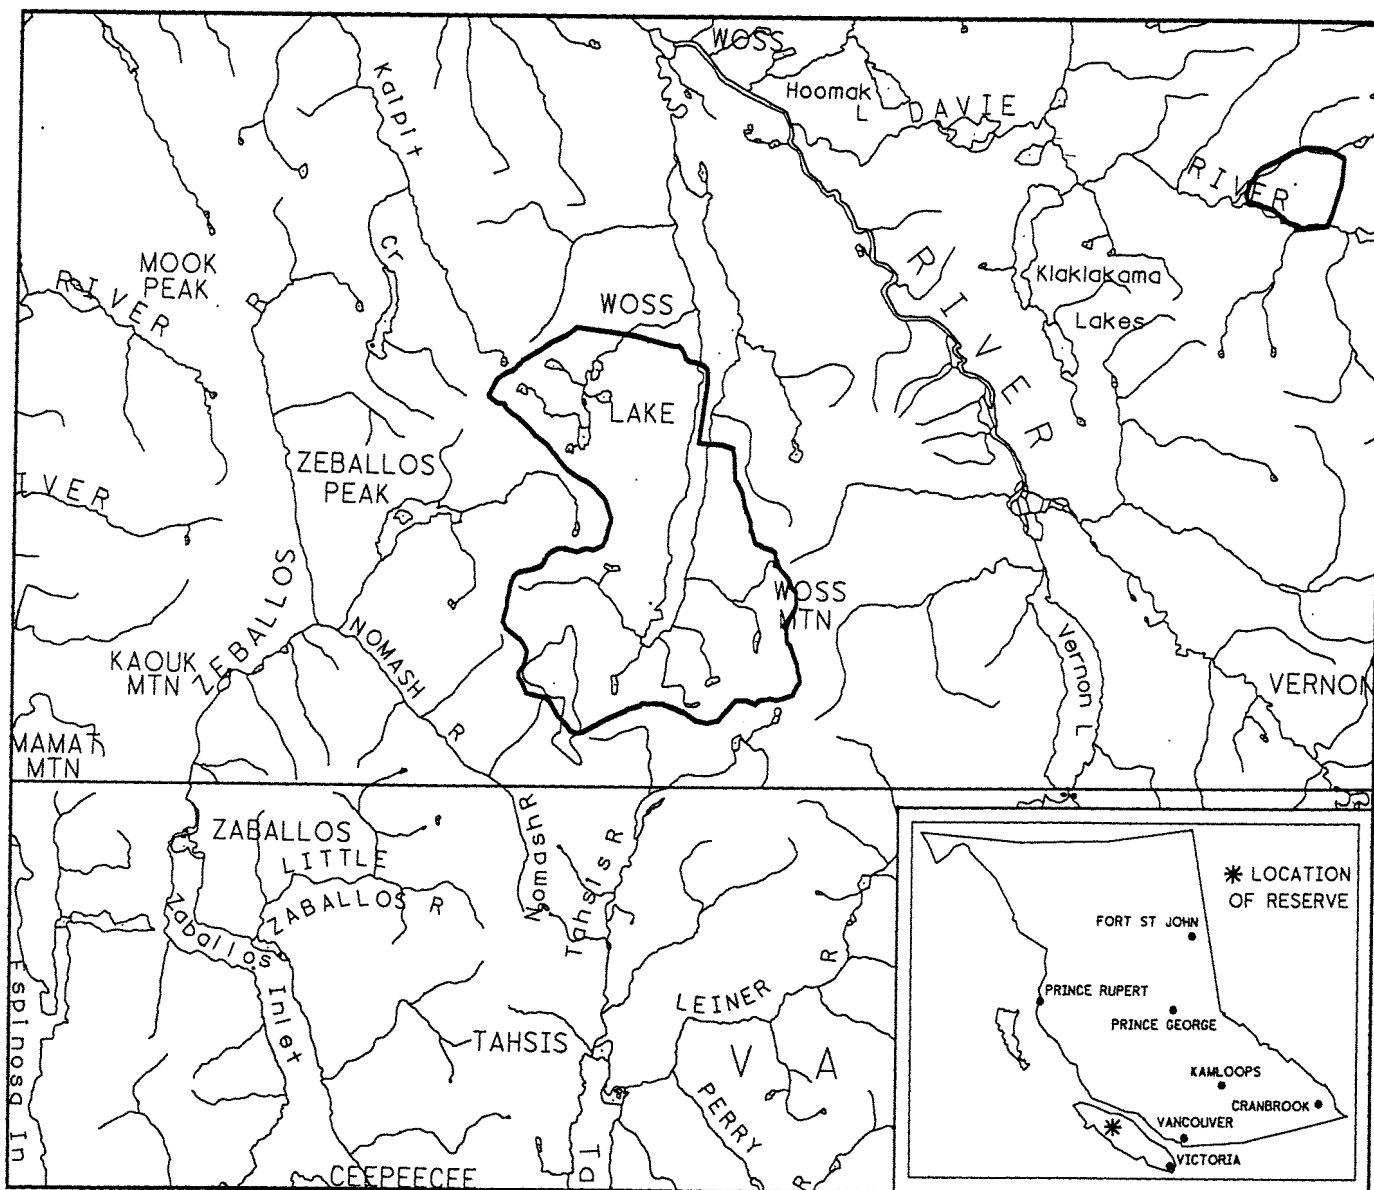

PROVINCE OF BRITISH COLUMBIA  
MINISTRY OF ENERGY, MINES AND PETROLEUM RESOURCES  
MINERAL TITLES BRANCH

WOSS LAKE

This sketch is derived from the C.O.R.E. Vancouver Island Regional Plan Map dated February 08, 1994.

LAND DISTRICT: RUPERT	MINING DIVISION: NANAIMO	
MAPS: 092L02E	SCALE 1: 250 000	SKETCH PREPARED BY: LCK