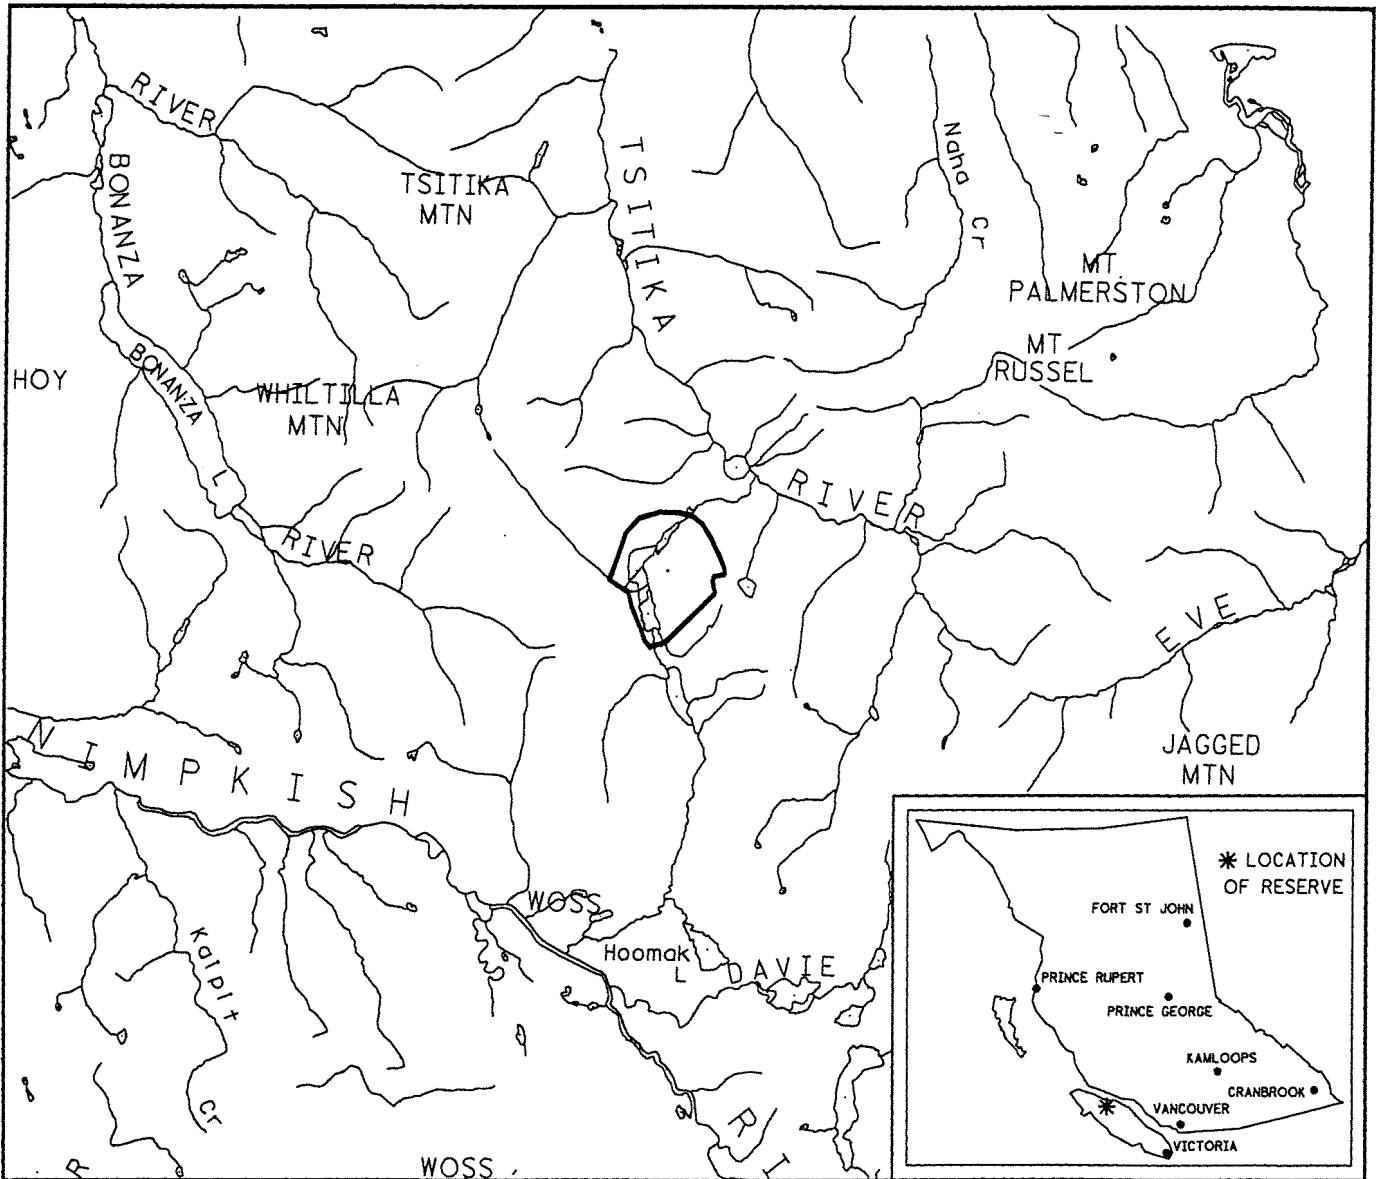

FILE NO. 14280 03 953

PROVINCE OF BRITISH COLUMBIA
MINISTRY OF ENERGY, MINES AND PETROLEUM RESOURCES
MINERAL TITLES BRANCH

CLAUDE ELLIOT LAKE

This sketch is derived from the C.O.R.E. Vancouver Island Regional Plan Map dated February 08, 1994.

LAND DISTRICT: RUPERT	MINING DIVISION: NANAIMO	
MAPS: 092L07E	SCALE 1: 250 000	SKETCH PREPARED BY: LCK