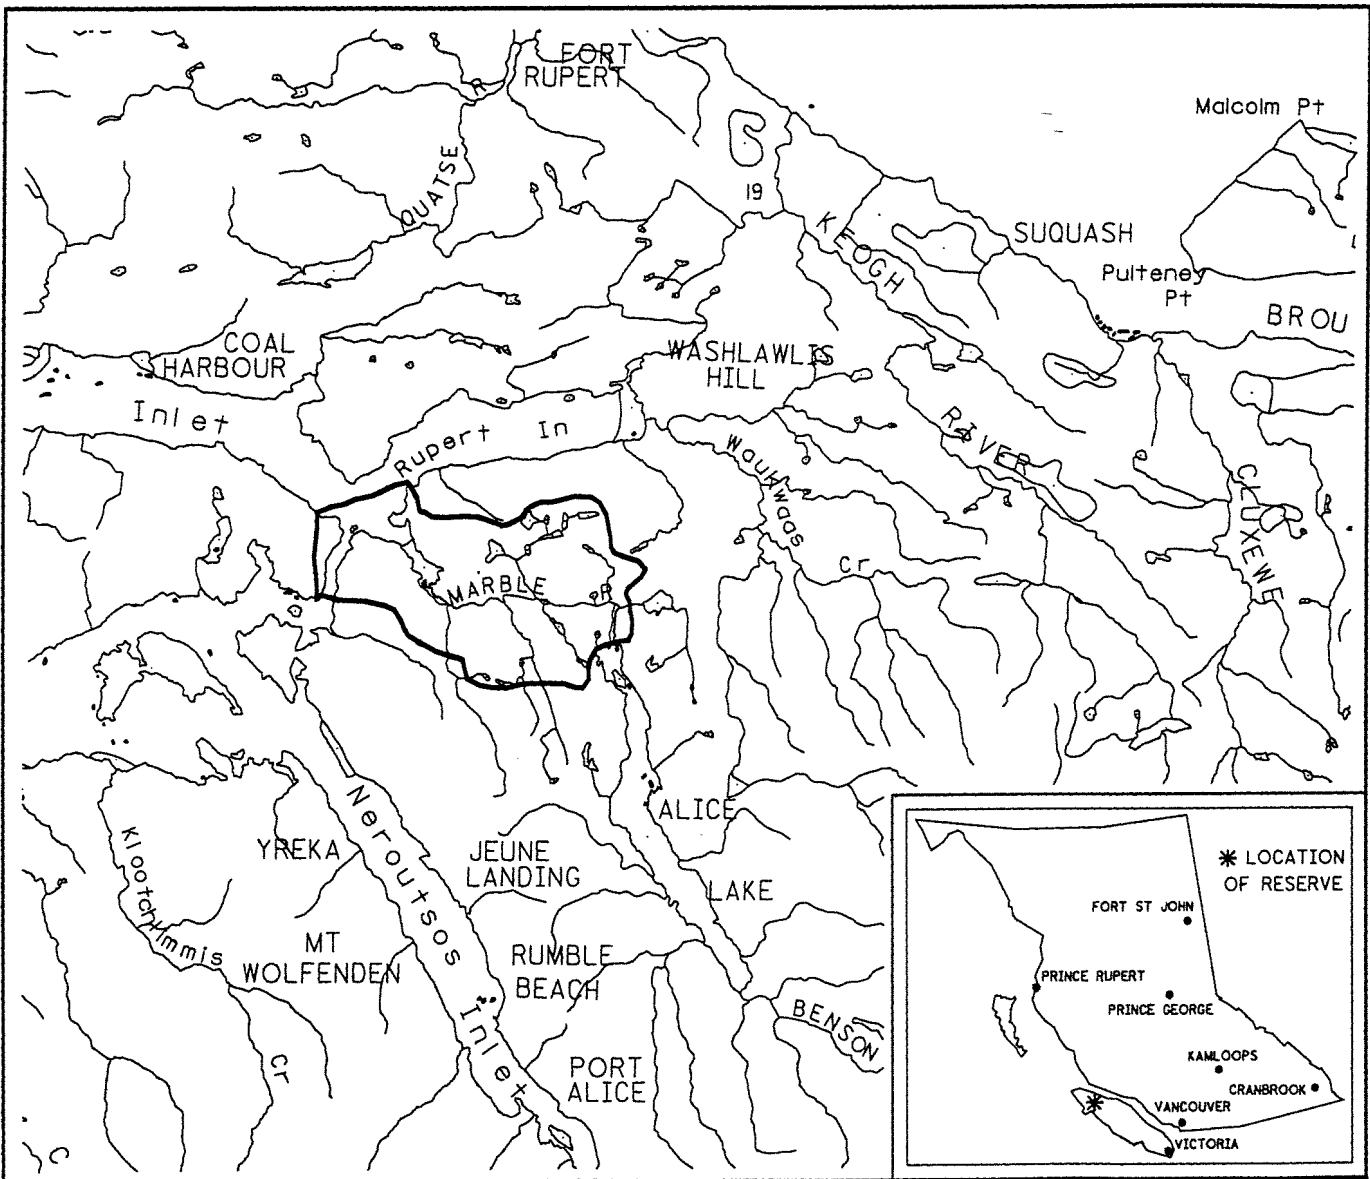

FILE NO. 14280 03 953

PROVINCE OF BRITISH COLUMBIA
MINISTRY OF ENERGY, MINES AND PETROLEUM RESOURCES
MINERAL TITLES BRANCH

MARBLE RIVER

This sketch is derived from the C.O.R.E. Vancouver Island Regional Plan Map dated February 08, 1994

LAND DISTRICT: RUPERT	MINING DIVISION: NANAIMO	
MAPS: 92LIW, I2E	SCALE 1: 250 000	SKETCH PREPARED BY: AMG