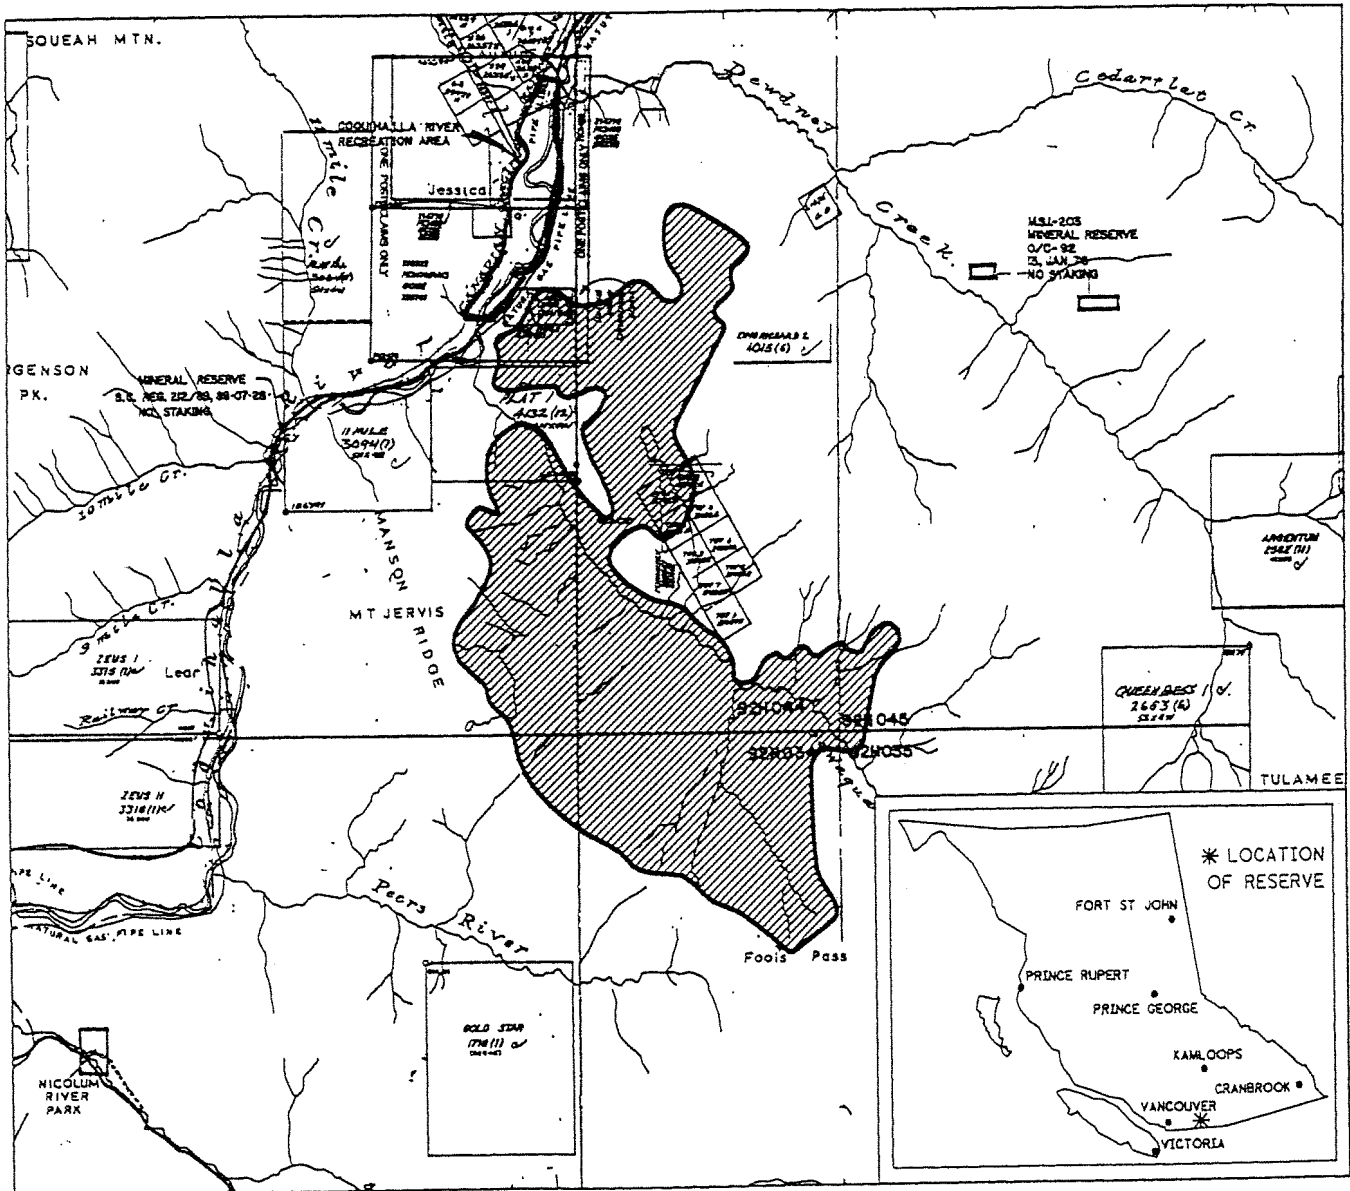

FILE NO. 14280 03 906

PROVINCE OF BRITISH COLUMBIA  
MINISTRY OF ENERGY, MINES AND PETROLEUM RESOURCES  
MINERAL TITLES BRANCH

SOWAQUA - KAREN (OLD GROWTH)

This is a summary sketch of the area shown in black on Mineral Titles Reference Maps (File I2000 01)

LAND DISTRICT: YALE DIV. OF YALE	MINING DIVISION: NEW WESTMINSTER	
MAPS: 092H06E 092H06W	SCALE 1:100 000	SKETCH PREPARED BY: DGP