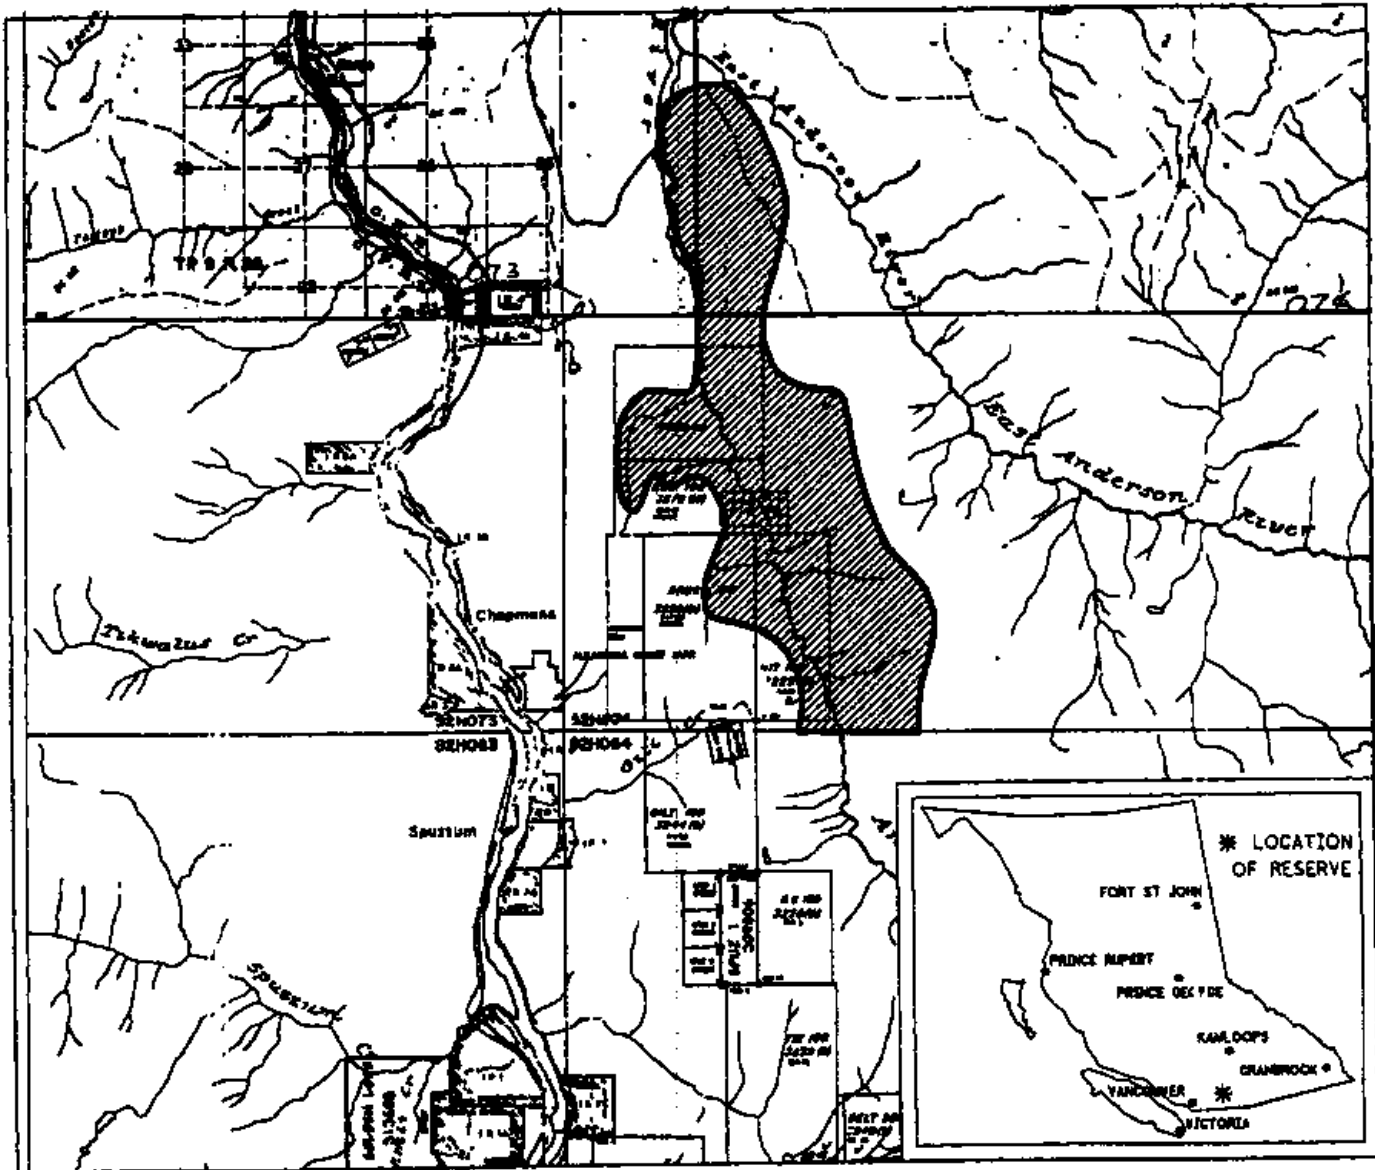

PROVINCE OF BRITISH COLUMBIA  
MINISTRY OF ENERGY, MINES AND PETROLEUM RESOURCES  
MINERAL TITLES BRANCH

ANDERSON RIVER NORTH (OLD GROWTH)

This is a summary sketch of the area shown in black on Mineral Titles Reference Maps (File 12000 01)

LAND DISTRICT: YALE DIV. OF YALE	MINING DIVISION: NEW WESTMINSTER	
MAPS: 092HIW 092HI4W	SCALE 1:100 000	SKETCH PREPARED BY: DGP