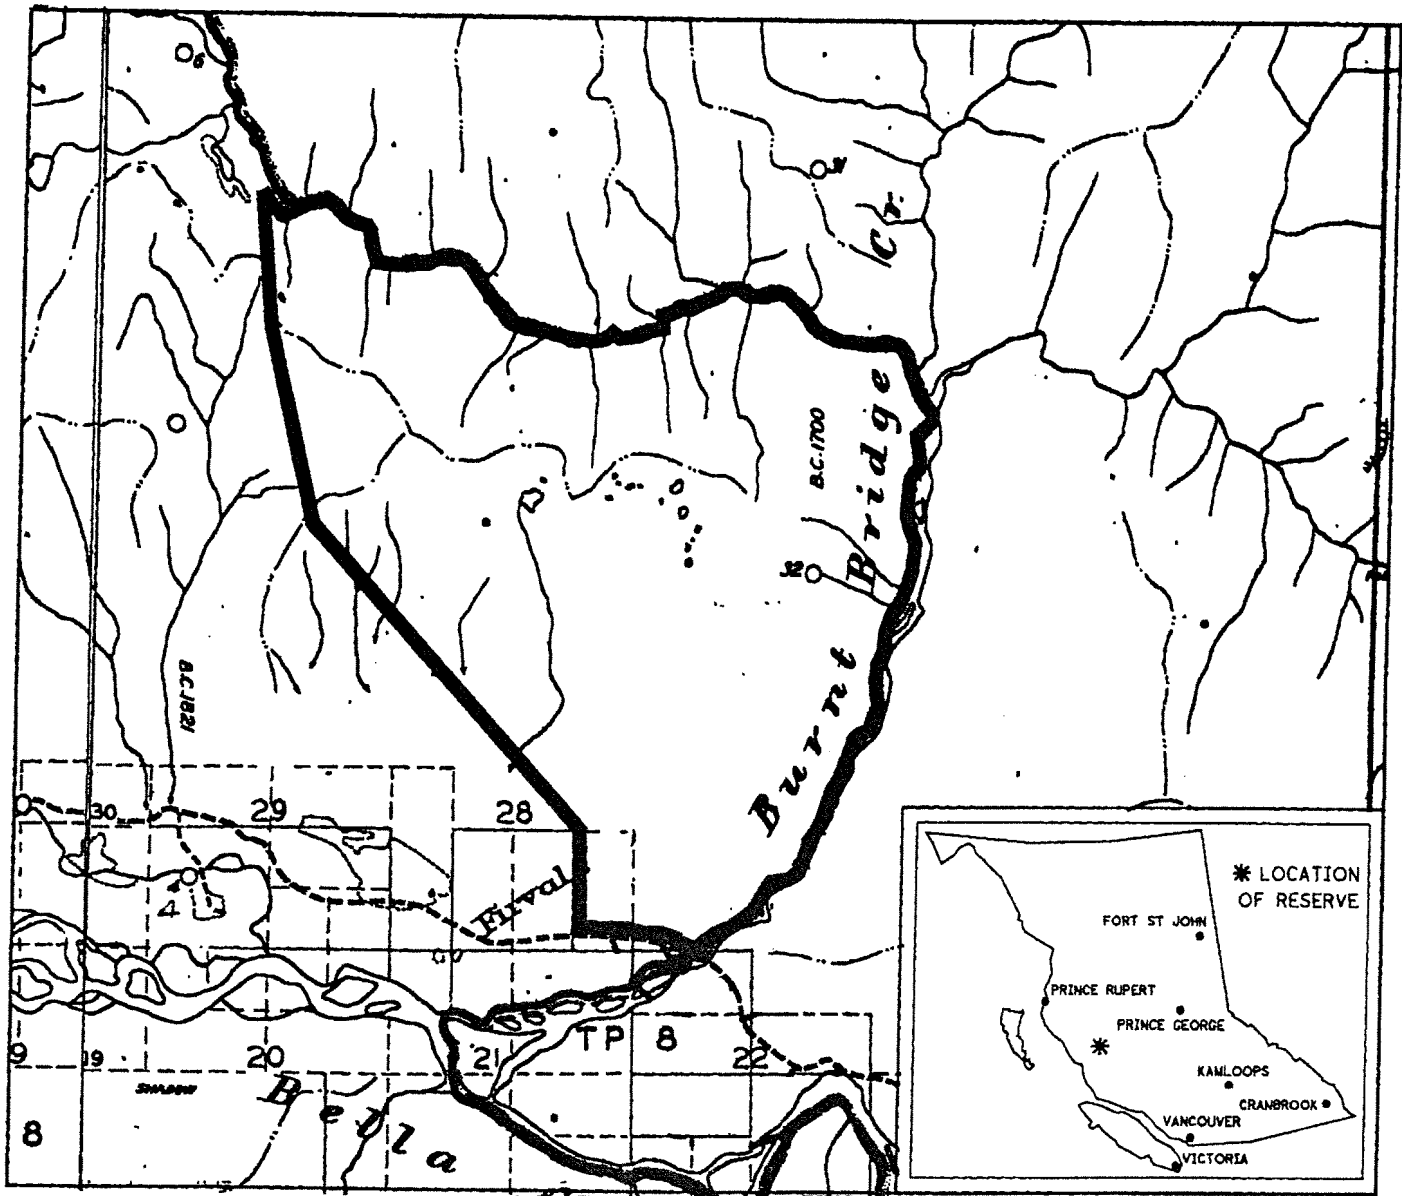

FILE NO. 14280 03 906

PROVINCE OF BRITISH COLUMBIA
MINISTRY OF ENERGY, MINES AND PETROLEUM RESOURCES
MINERAL TITLES BRANCH

TWEEDSMUIR ADDITION

This is a summary sketch of the area shown in black on Mineral Titles Reference Maps (File 12000 01)

LAND DISTRICT: COAST RANGE 3	MINING DIVISION: SKEENA	
MAPS: 093D08E	SCALE 1: 50 000	SKETCH PREPARED BY: KWD