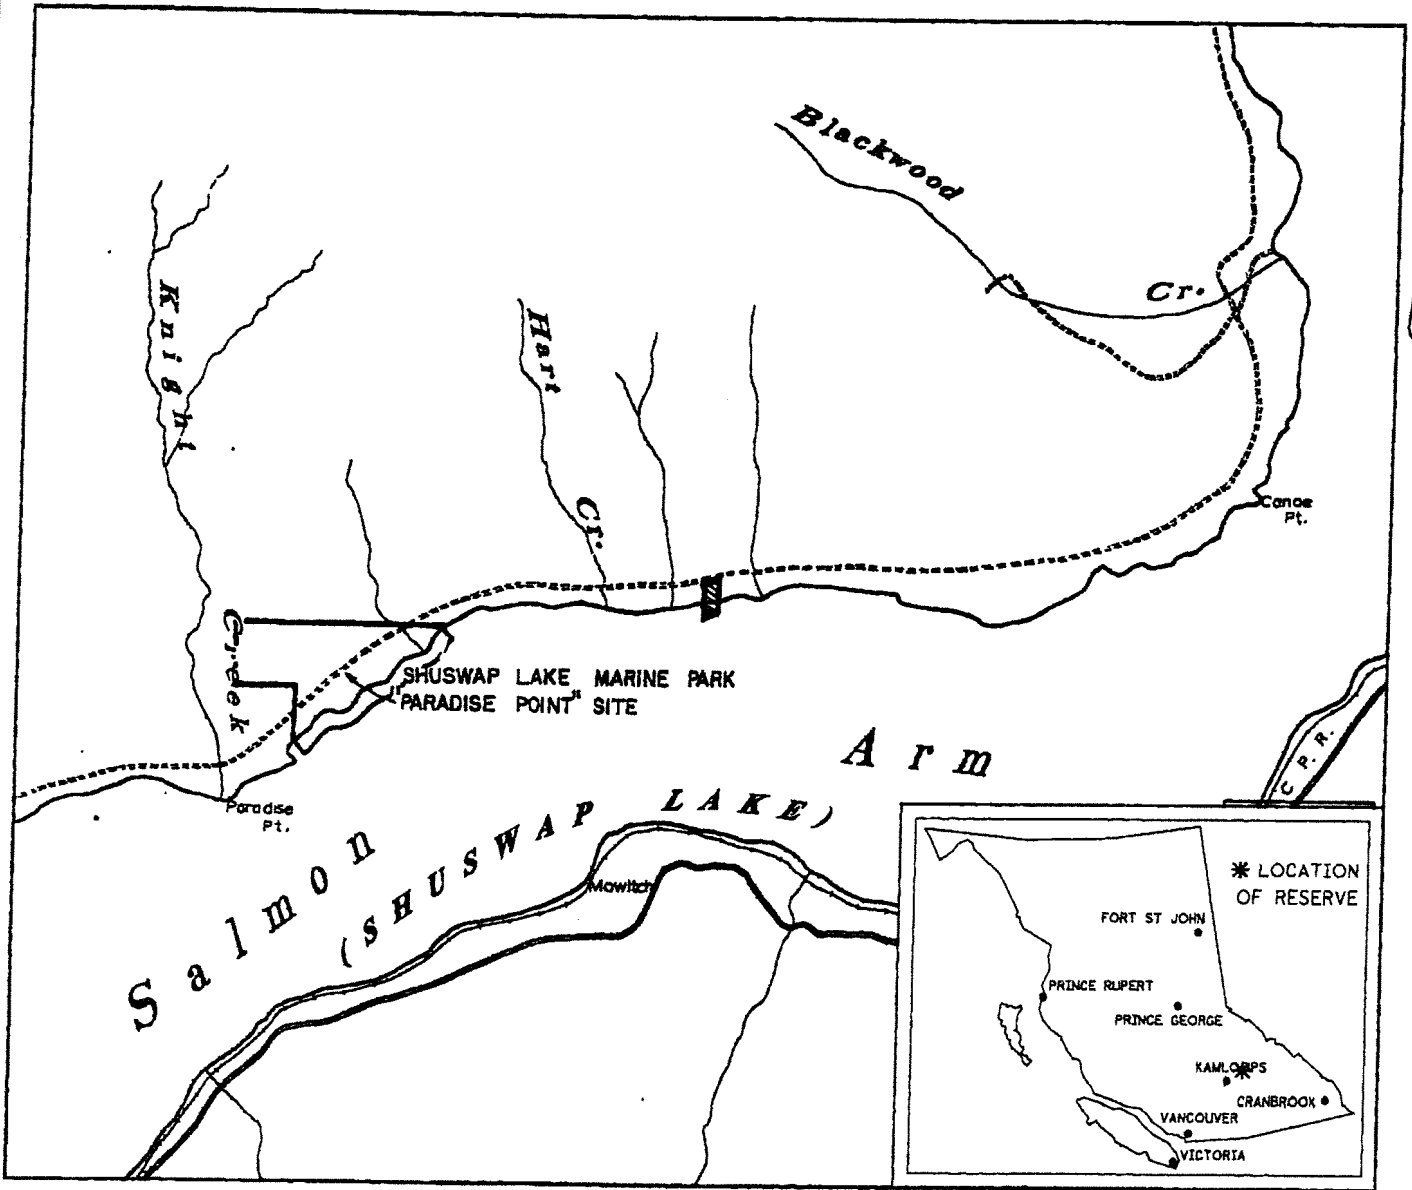

FILE NO. 14280 03 906

PROVINCE OF BRITISH COLUMBIA  
MINISTRY OF ENERGY, MINES AND PETROLEUM RESOURCES  
MINERAL TITLES BRANCH

SALMON ARM

This is a summary sketch of the area shown in black on Mineral Titles Reference Maps (File 12000 01)

LAND DISTRICT: KAMLOOPS	MINING DIVISION: KAMLOOPS	
MAPS: 082L14E	SCALE 1: 50 000	SKETCH PREPARED BY: KWD