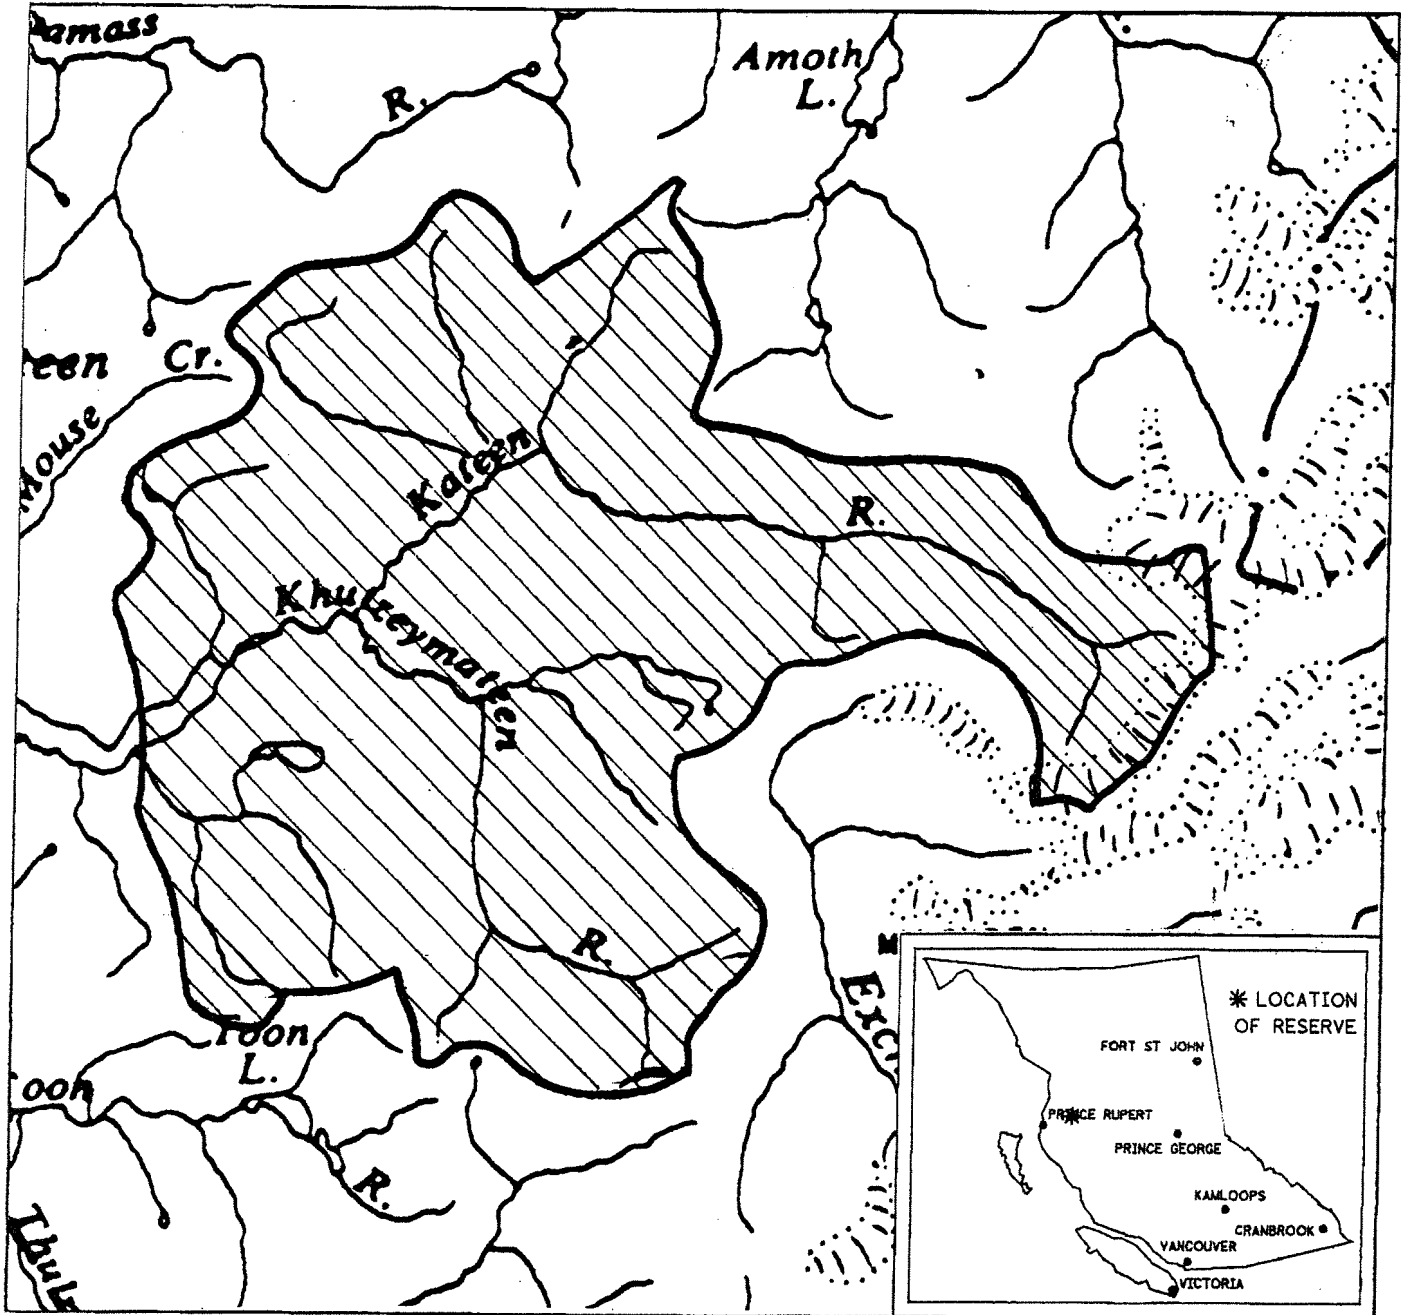

PROVINCE OF BRITISH COLUMBIA
MINISTRY OF ENERGY, MINES AND PETROLEUM RESOURCES
MINERAL TITLES BRANCH

KHUTZEYMATEEN

This is a summary sketch of the area shown in black on Mineral Titles Reference Maps (File 12000 01)

LAND DISTRICT: COAST RANGE 5	MINING DIVISION: SKEENA	
MAPS: 103IIIW, 12E, 12W	SCALE 1:200 000	SKETCH PREPARED BY: KWD