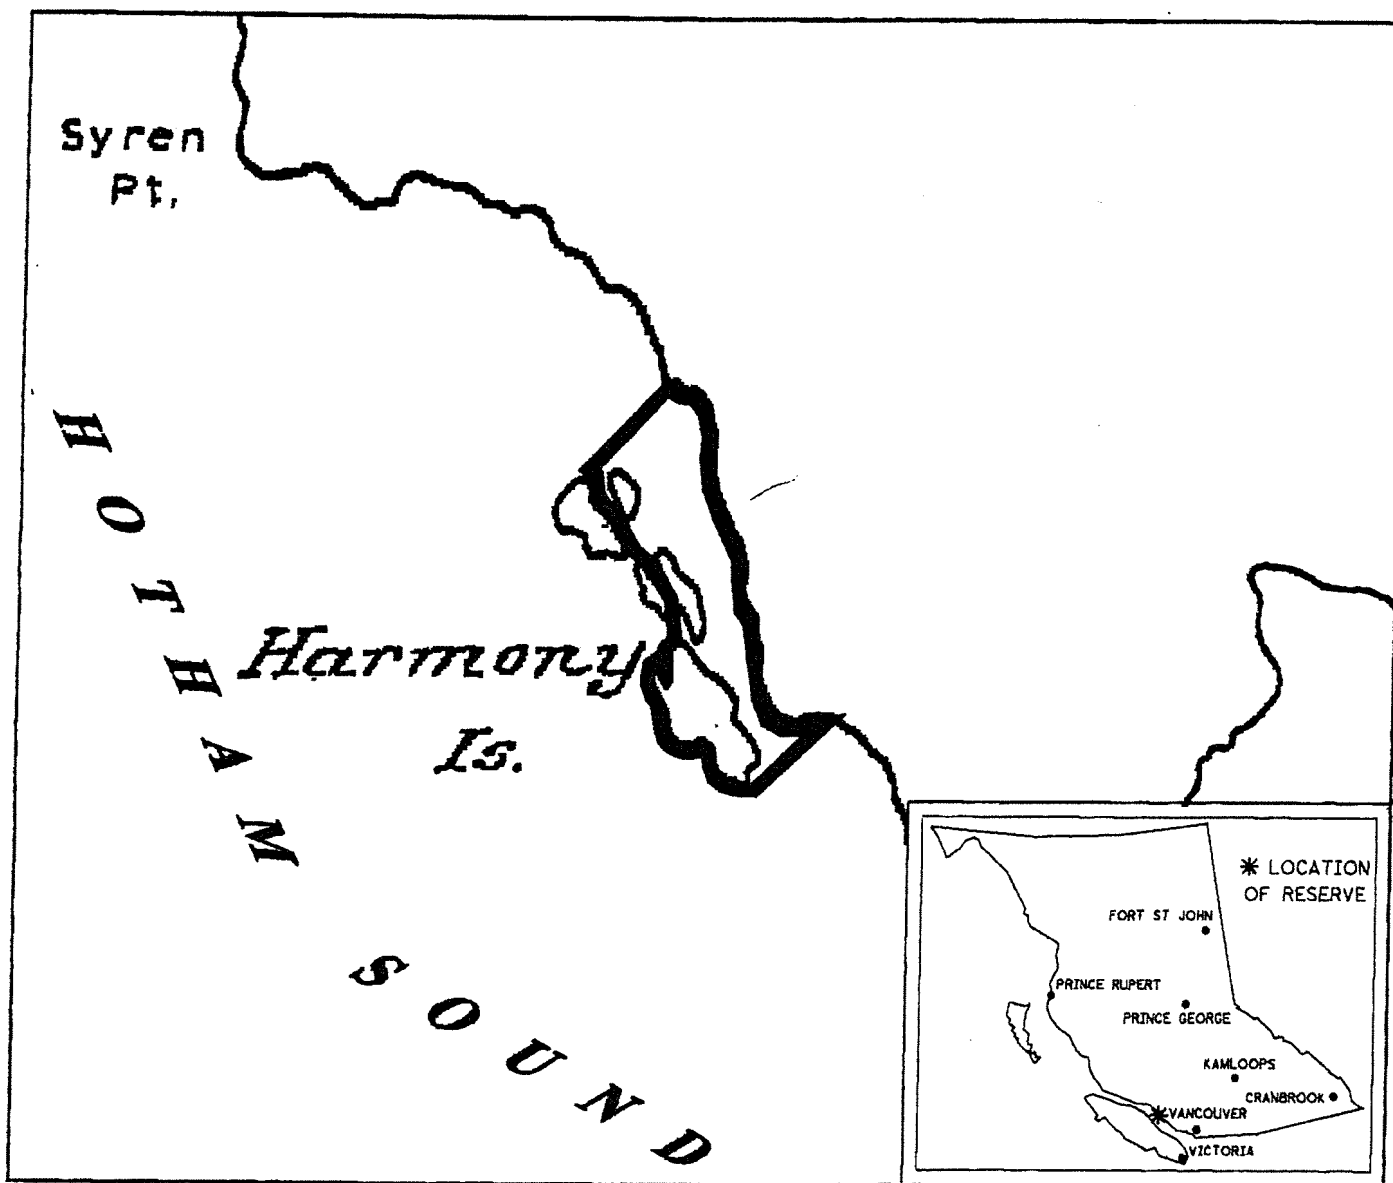

FILE NO. 14280 03 906

PROVINCE OF BRITISH COLUMBIA  
MINISTRY OF ENERGY, MINES AND PETROLEUM RESOURCES  
MINERAL TITLES BRANCH

JERVIS INLET

This is a summary sketch of the area shown in black on MineralTitles Reference Maps (File I2000 01)

LAND DISTRICT: NEW WESTMINSTER	MINING DIVISION: VANCOUVER	
MAPS: 092F16E	SCALE 1: 20 000	SKETCH PREPARED BY: KWD