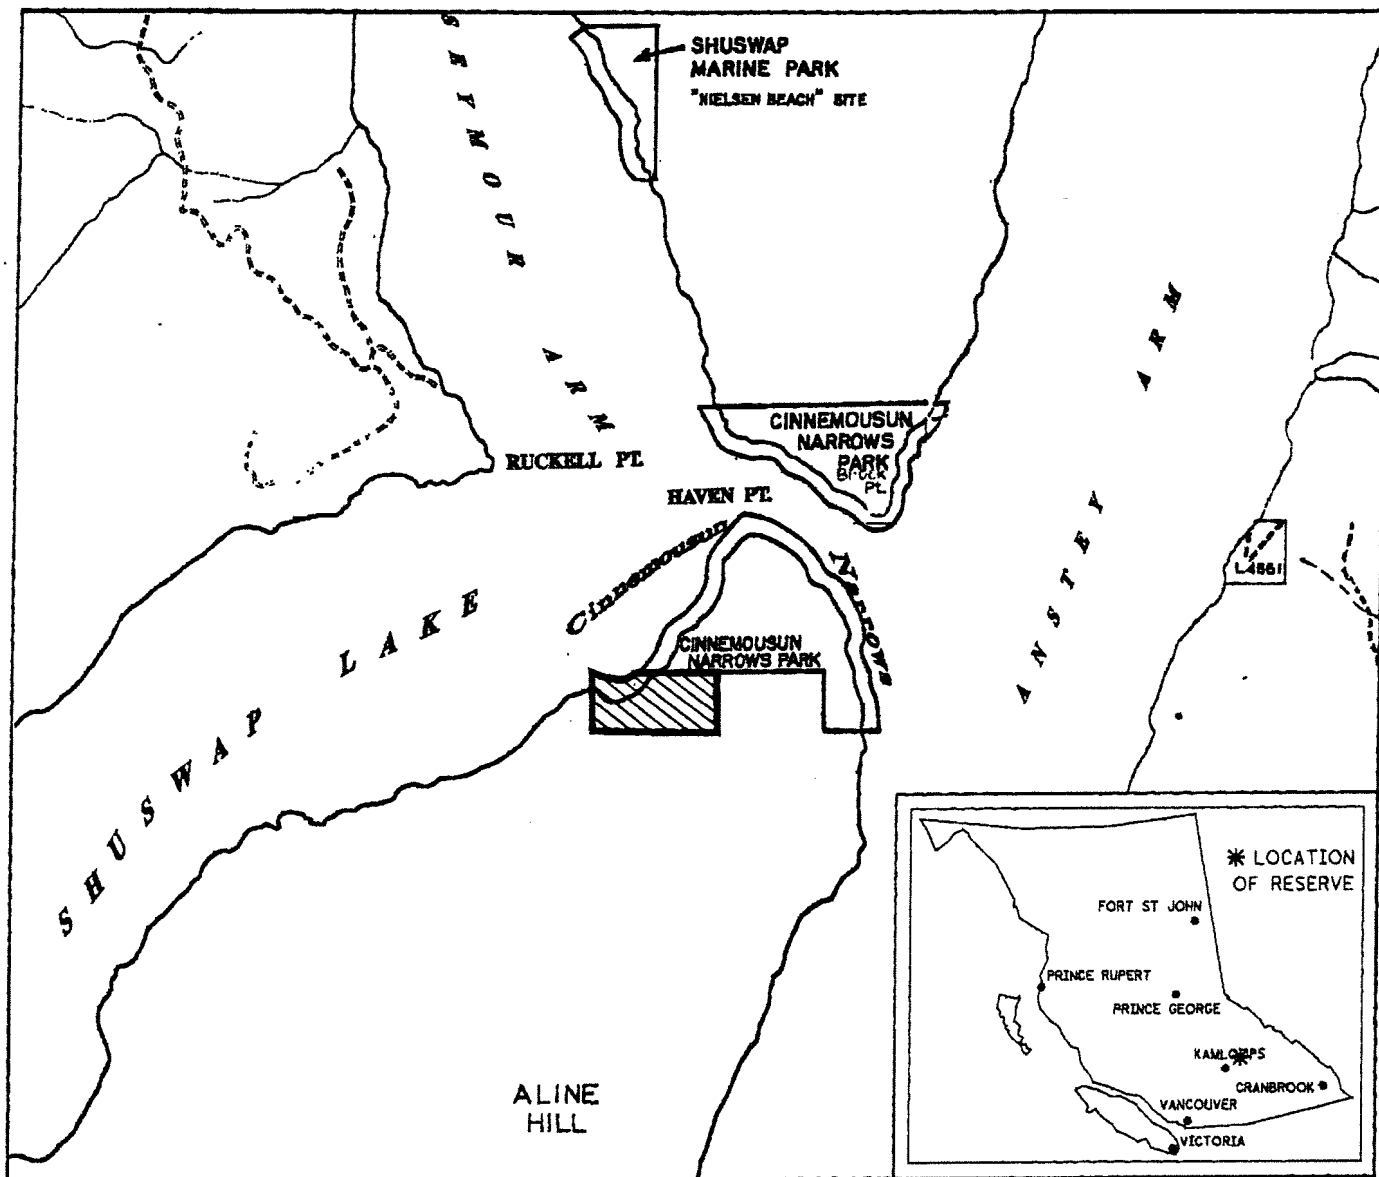

PROVINCE OF BRITISH COLUMBIA  
MINISTRY OF ENERGY, MINES AND PETROLEUM RESOURCES  
MINERAL TITLES BRANCH

HAVEN POINT - SITE 1

This is a summary sketch of the area shown in black on Mineral Titles Reference Maps (File 12000 01)

LAND DISTRICT: KAMLOOPS	MINING DIVISION: KAMLOOPS	
MAPS: 082LI4E	SCALE 1: 50 000	SKETCH PREPARED BY: KWD