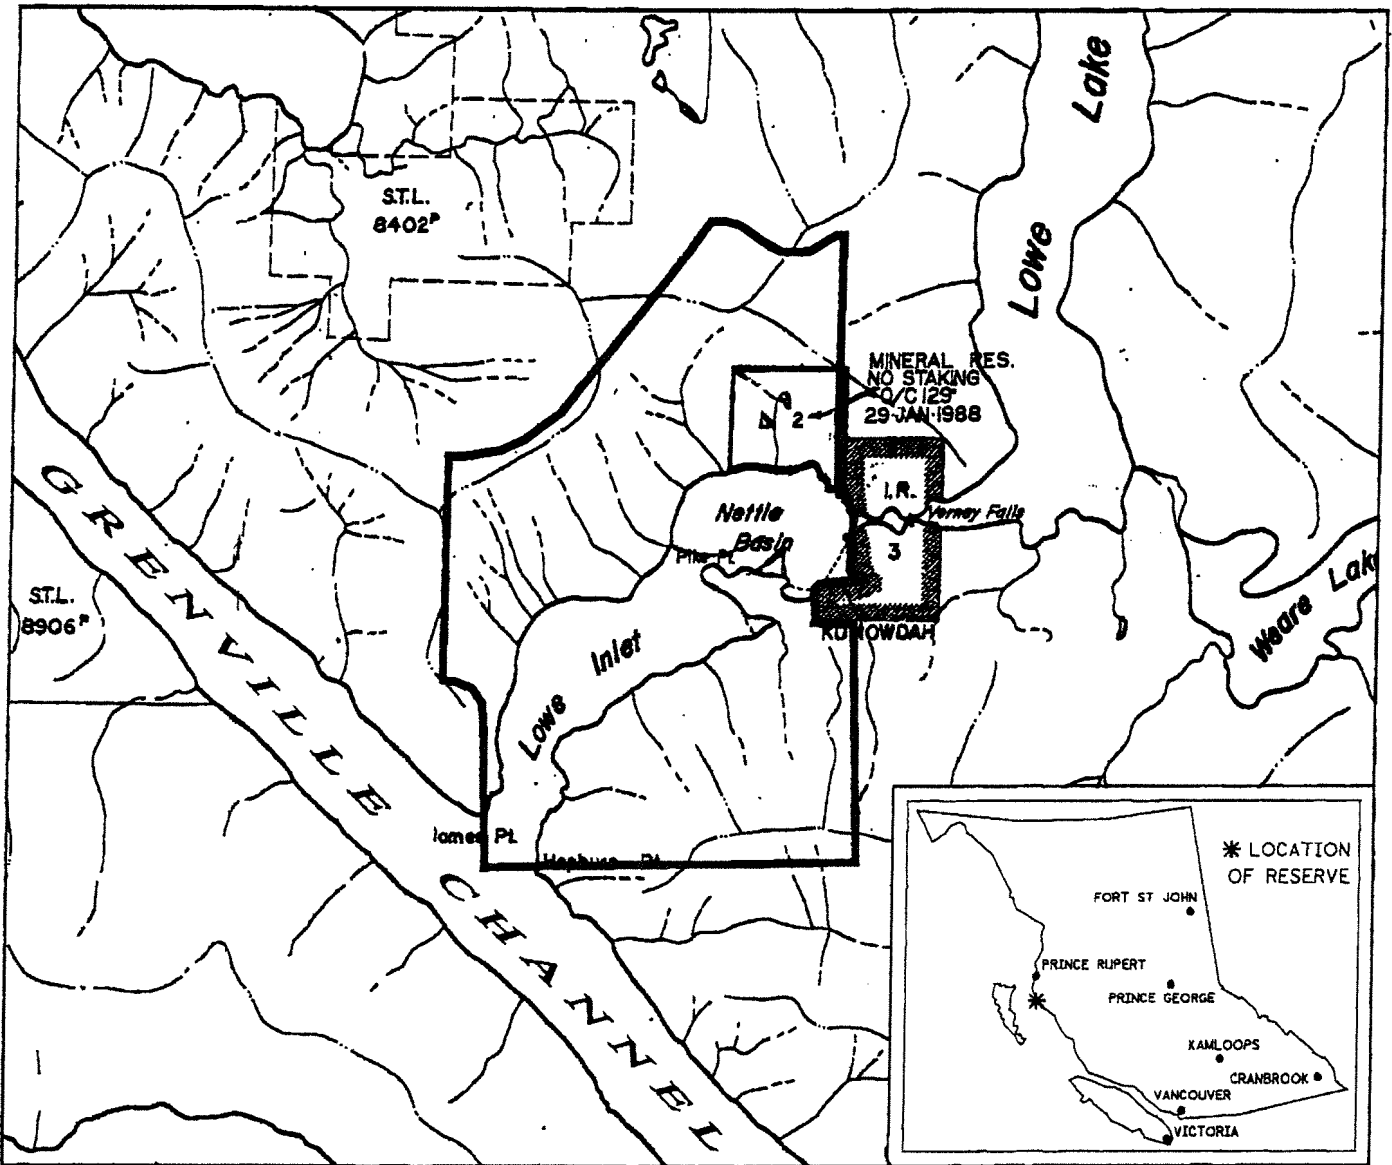

FILE NO. 14280 03 906

PROVINCE OF BRITISH COLUMBIA
MINISTRY OF ENERGY, MINES AND PETROLEUM RESOURCES
MINERAL TITLES BRANCH

GRENVILLE CHANNEL - LOWE INLET

This is a summary sketch of the area shown in black on Mineral Titles Reference Maps (File 12000 01)

LAND DISTRICT: COAST RANGE 4	MINING DIVISION: SKEENA	
MAPS: 103HI2E	SCALE 1: 50 000	SKETCH PREPARED BY: KWD