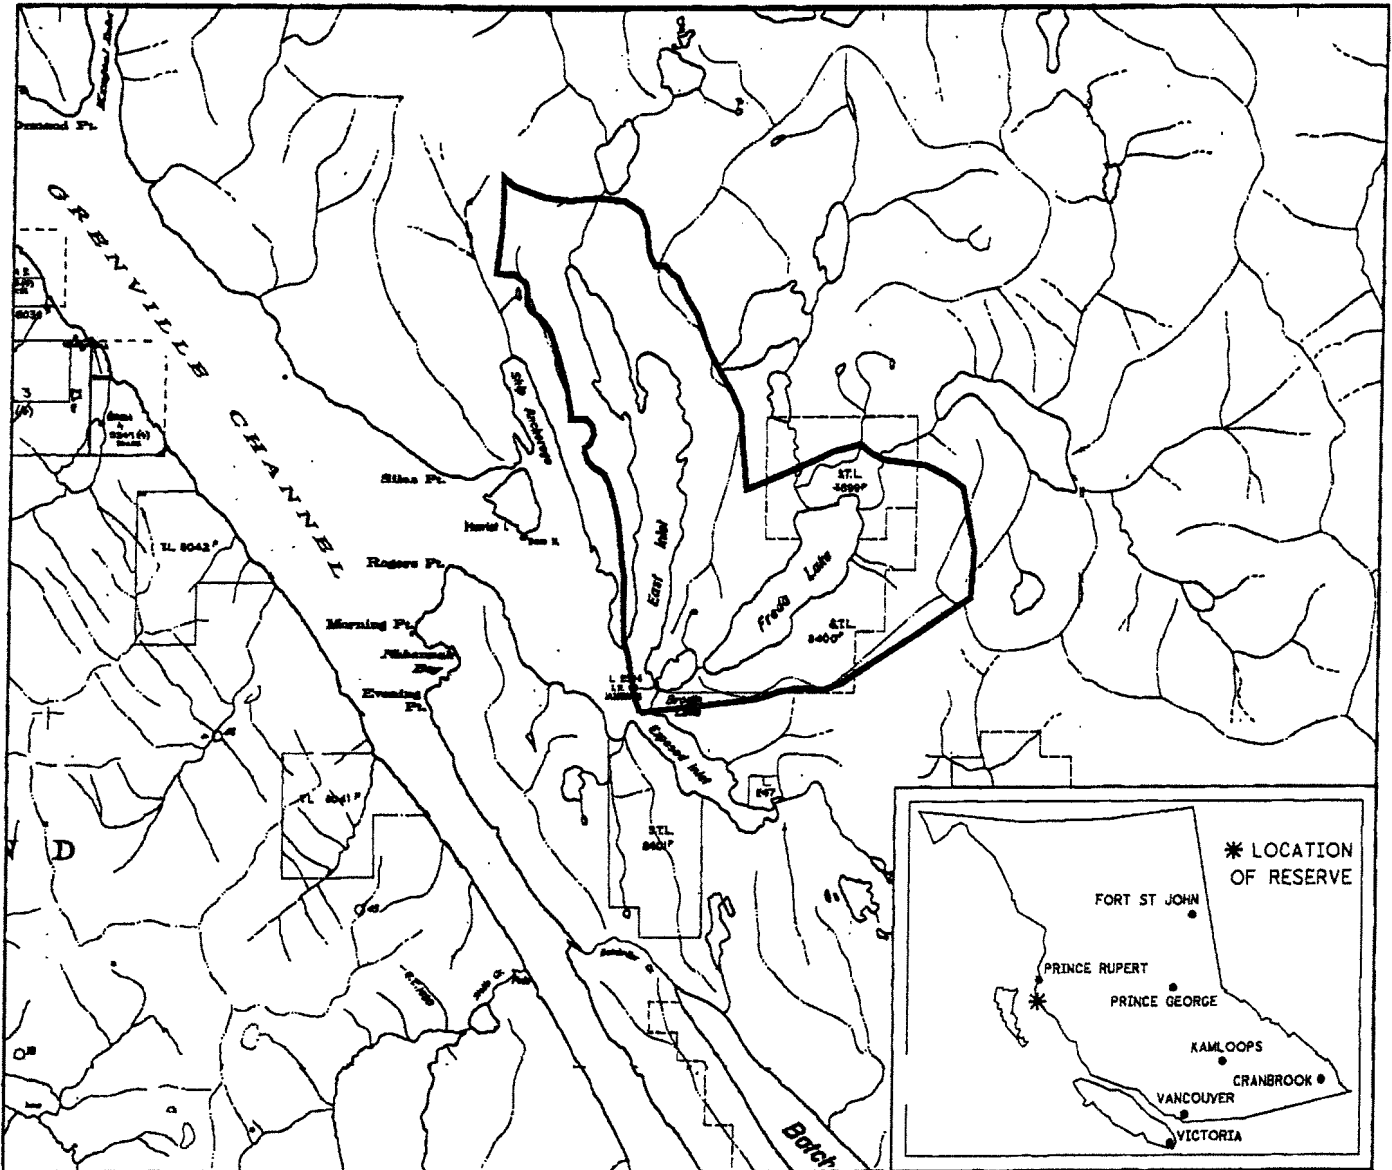

FILE NO. 14280 03 906

PROVINCE OF BRITISH COLUMBIA
 MINISTRY OF ENERGY, MINES AND PETROLEUM RESOURCES
 MINERAL TITLES BRANCH

GRENVILLE CHANNEL - KLEWNUGGIT INLET

This is a summary sketch of the area shown in black on Mineral Titles Reference Maps (File 12000 0)

LAND DISTRICT: COAST RANGE 4	MINING DIVISION: SKEENA	
MAPS: 103HI2E	SCALE 1:100 000	SKETCH PREPARED BY: KWD