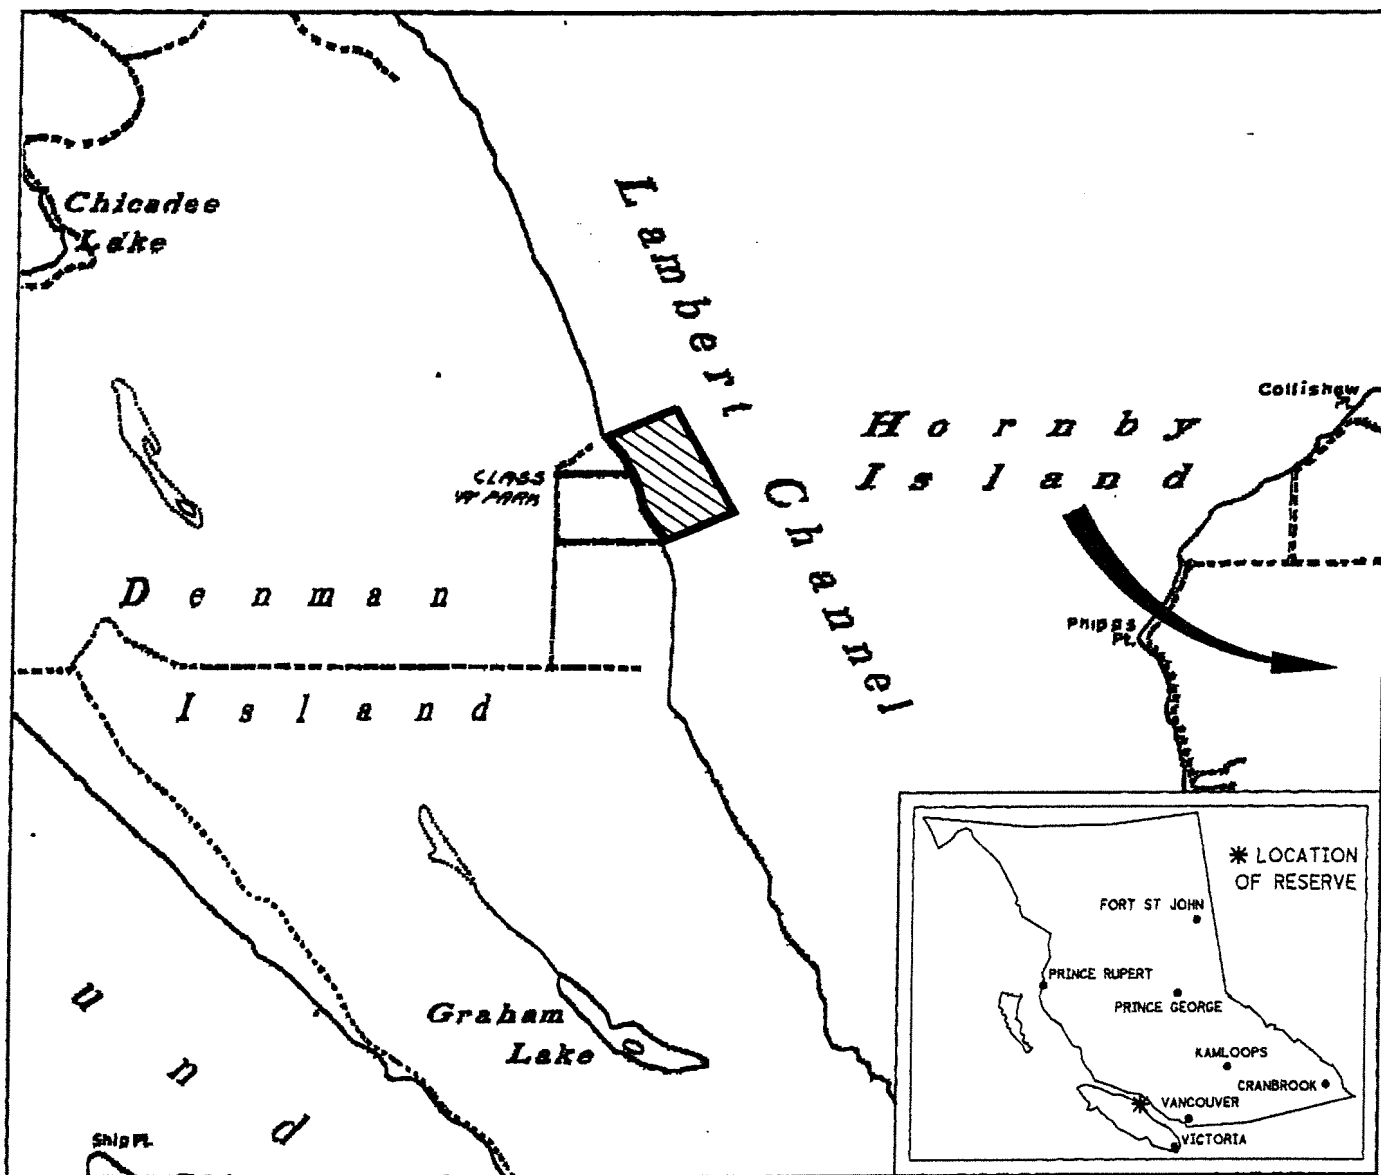

FILE NO. 14280 03 906

PROVINCE OF BRITISH COLUMBIA
MINISTRY OF ENERGY, MINES AND PETROLEUM RESOURCES
MINERAL TITLES BRANCH

FILLONGLEY FORESHORE

This is a summary sketch of the area shown in black on Mineral Titles Reference Maps (File 12000 01)

LAND DISTRICT: NANAIMO	MINING DIVISION: NANAIMO	
MAPS: 092F10E, 10W	SCALE 1: 50 000	SKETCH PREPARED BY: KWD