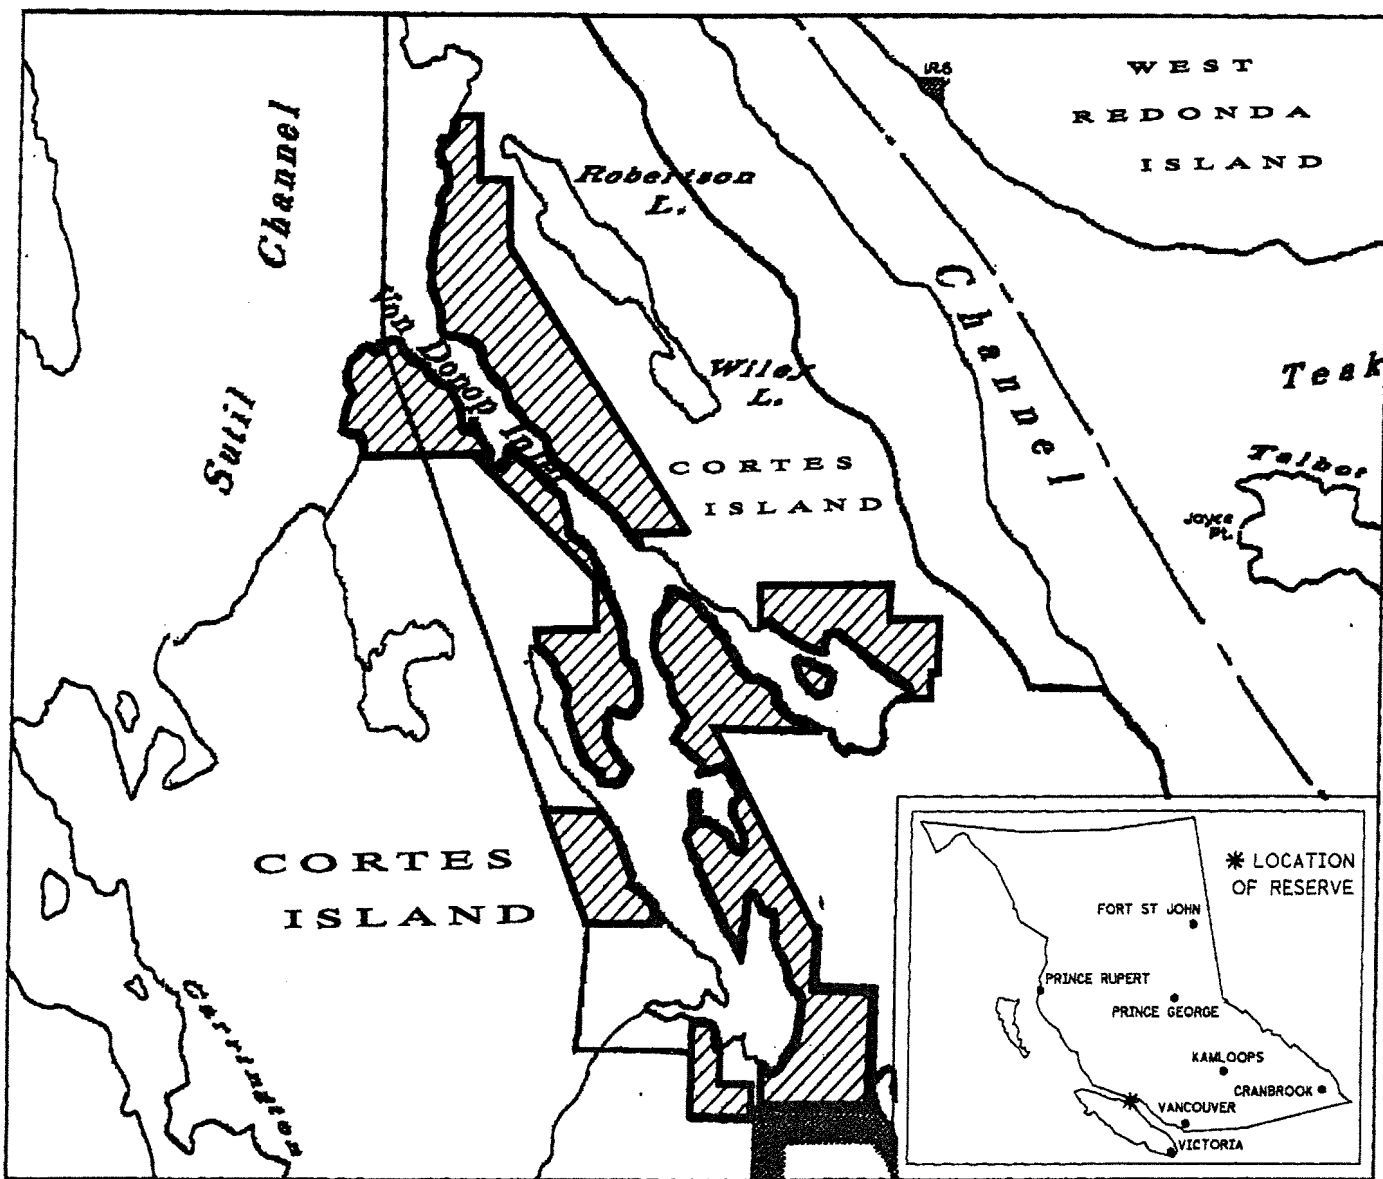

FILE NO. 14280 03 906

PROVINCE OF BRITISH COLUMBIA
MINISTRY OF ENERGY, MINES AND PETROLEUM RESOURCES
MINERAL TITLES BRANCH

CORTES ISLAND

This is a summary sketch of the area shown in black on Mineral Titles Reference Maps (File 12000 01)

LAND DISTRICT: SAYWARD	MINING DIVISION: NANAIMO	
MAPS: 092K02W	SCALE 1: 50 000	SKETCH PREPARED BY: KWD