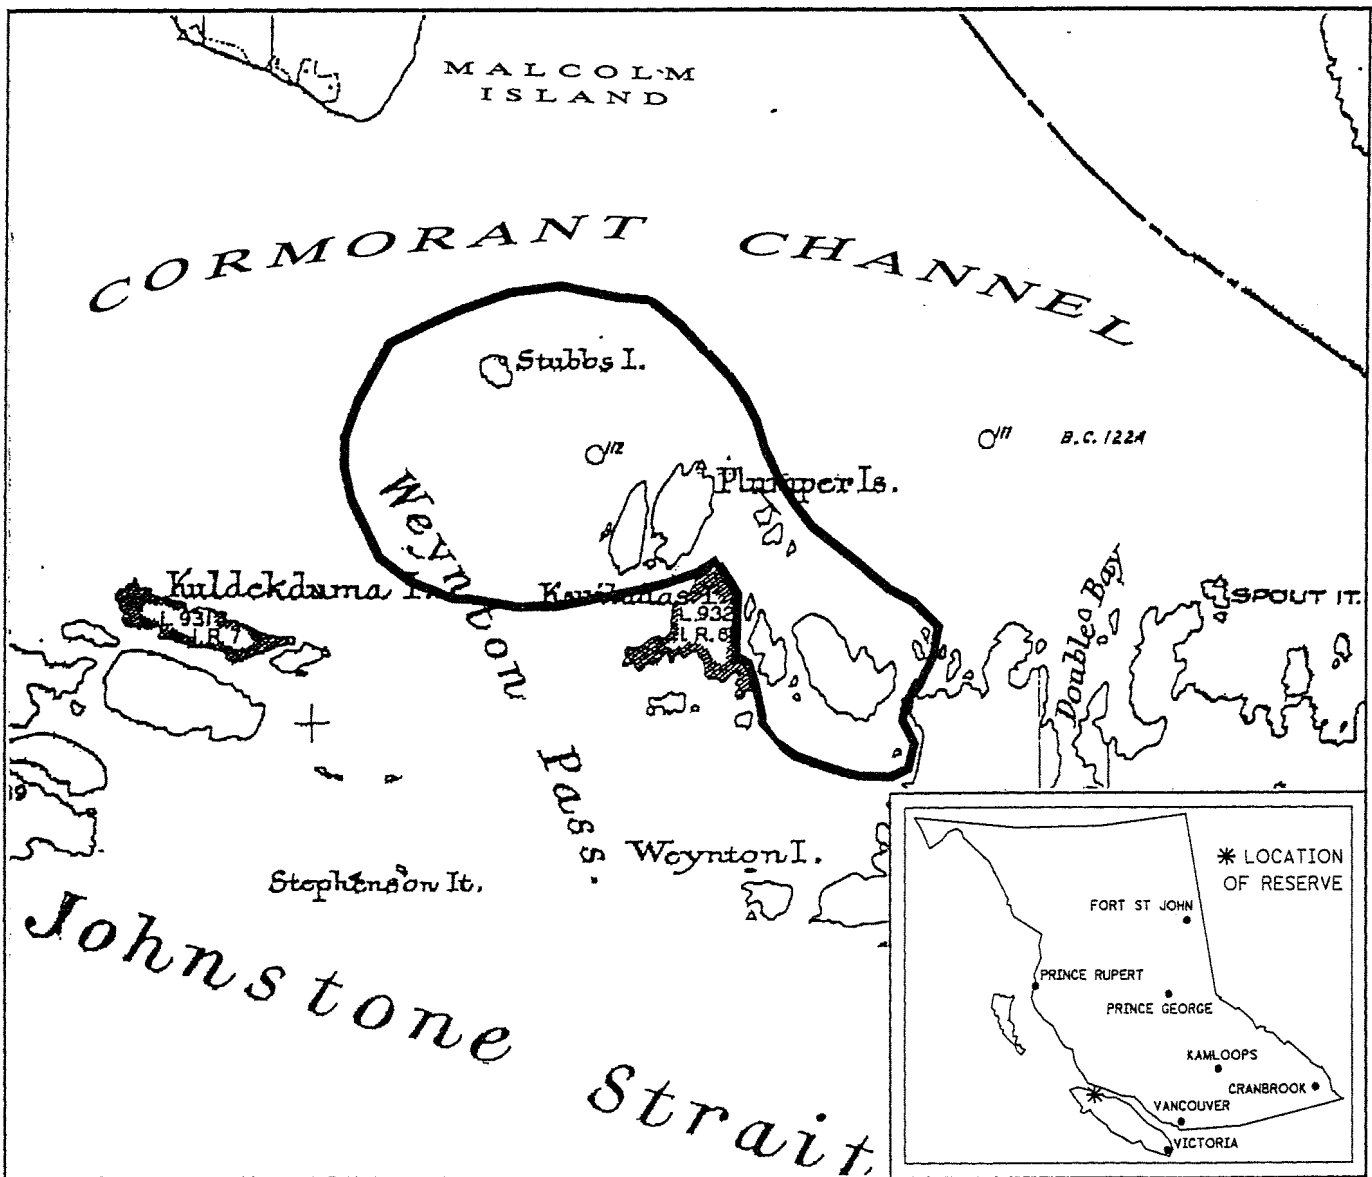

PROVINCE OF BRITISH COLUMBIA
MINISTRY OF ENERGY, MINES AND PETROLEUM RESOURCES
MINERAL TITLES BRANCH

BROUGHTON - PLUMPER ISLAND

This is a summary sketch of the area shown in black on Mineral Titles Reference Maps (File 12000 01)

LAND DISTRICT: RUPERT	MINING DIVISION: NANAIMO	
MAPS: 092LIOW	SCALE 1: 50 000	SKETCH PREPARED BY: KWD