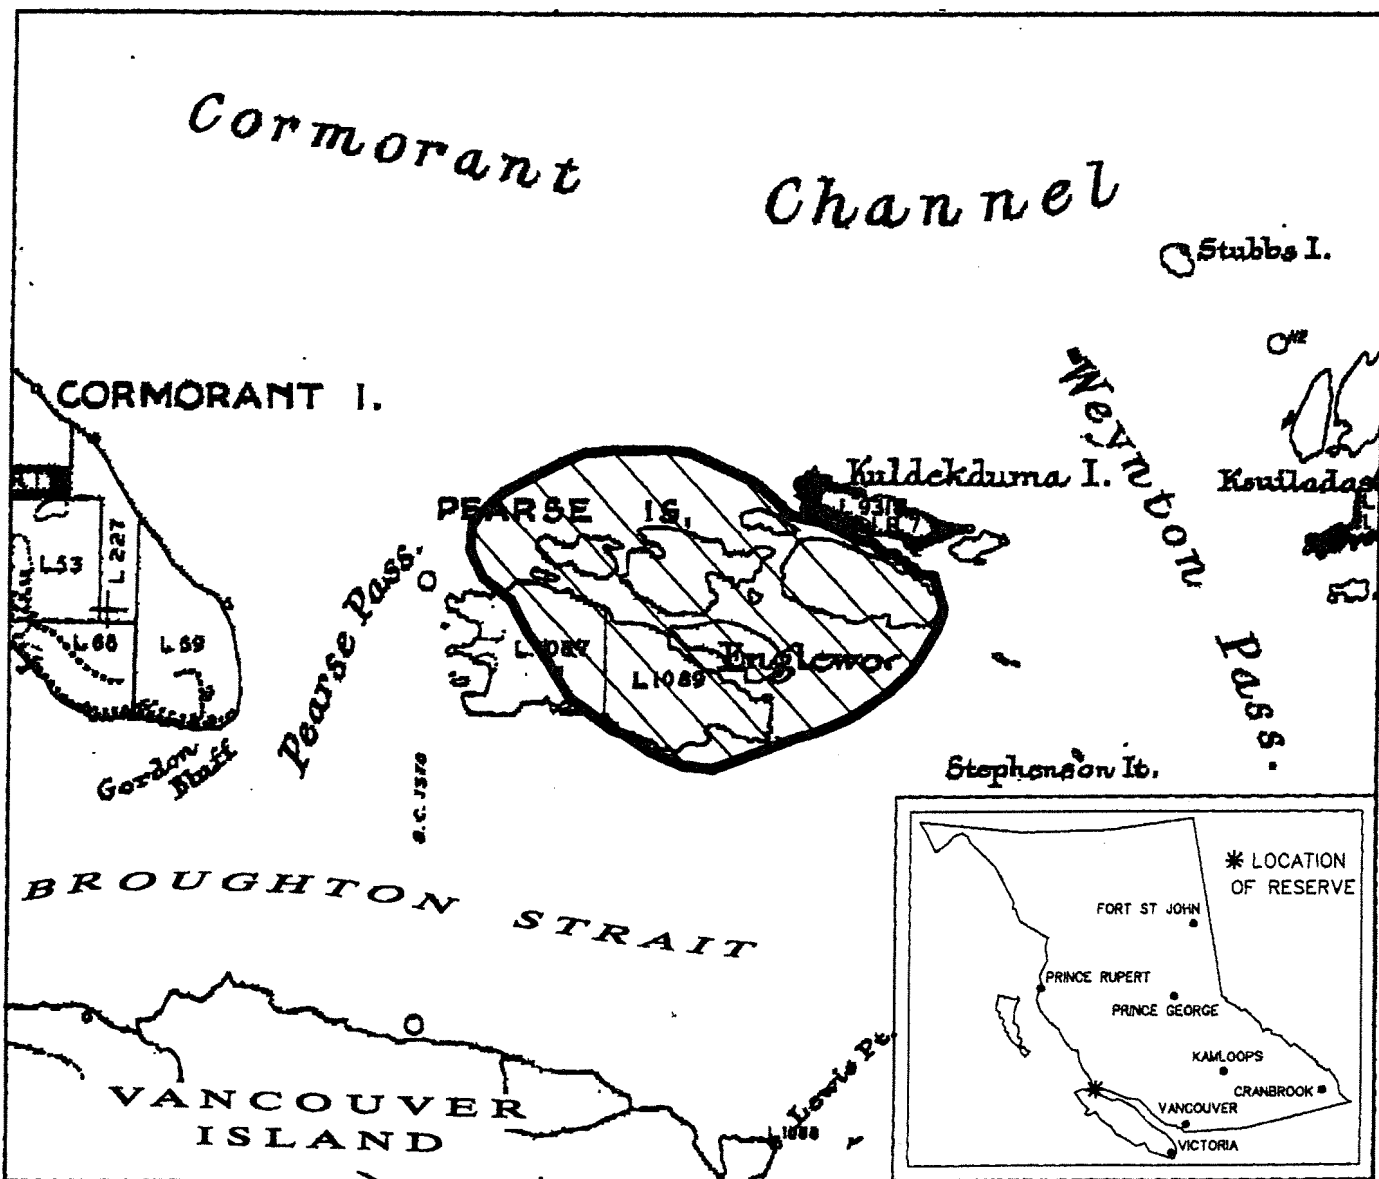

FILE NO. 14280 03 906

PROVINCE OF BRITISH COLUMBIA  
 MINISTRY OF ENERGY, MINES AND PETROLEUM RESOURCES  
 MINERAL TITLES BRANCH

BROUGHTON - PEARSE ISLANDS

This is a summary sketch of the area shown in black on Mineral Titles Reference Maps (File 12000 01)

LAND DISTRICT: RUPERT	MINING DIVISION: NANAIMO	
MAPS: 092L10W	SCALE 1:50 000	SKETCH PREPARED BYKWD