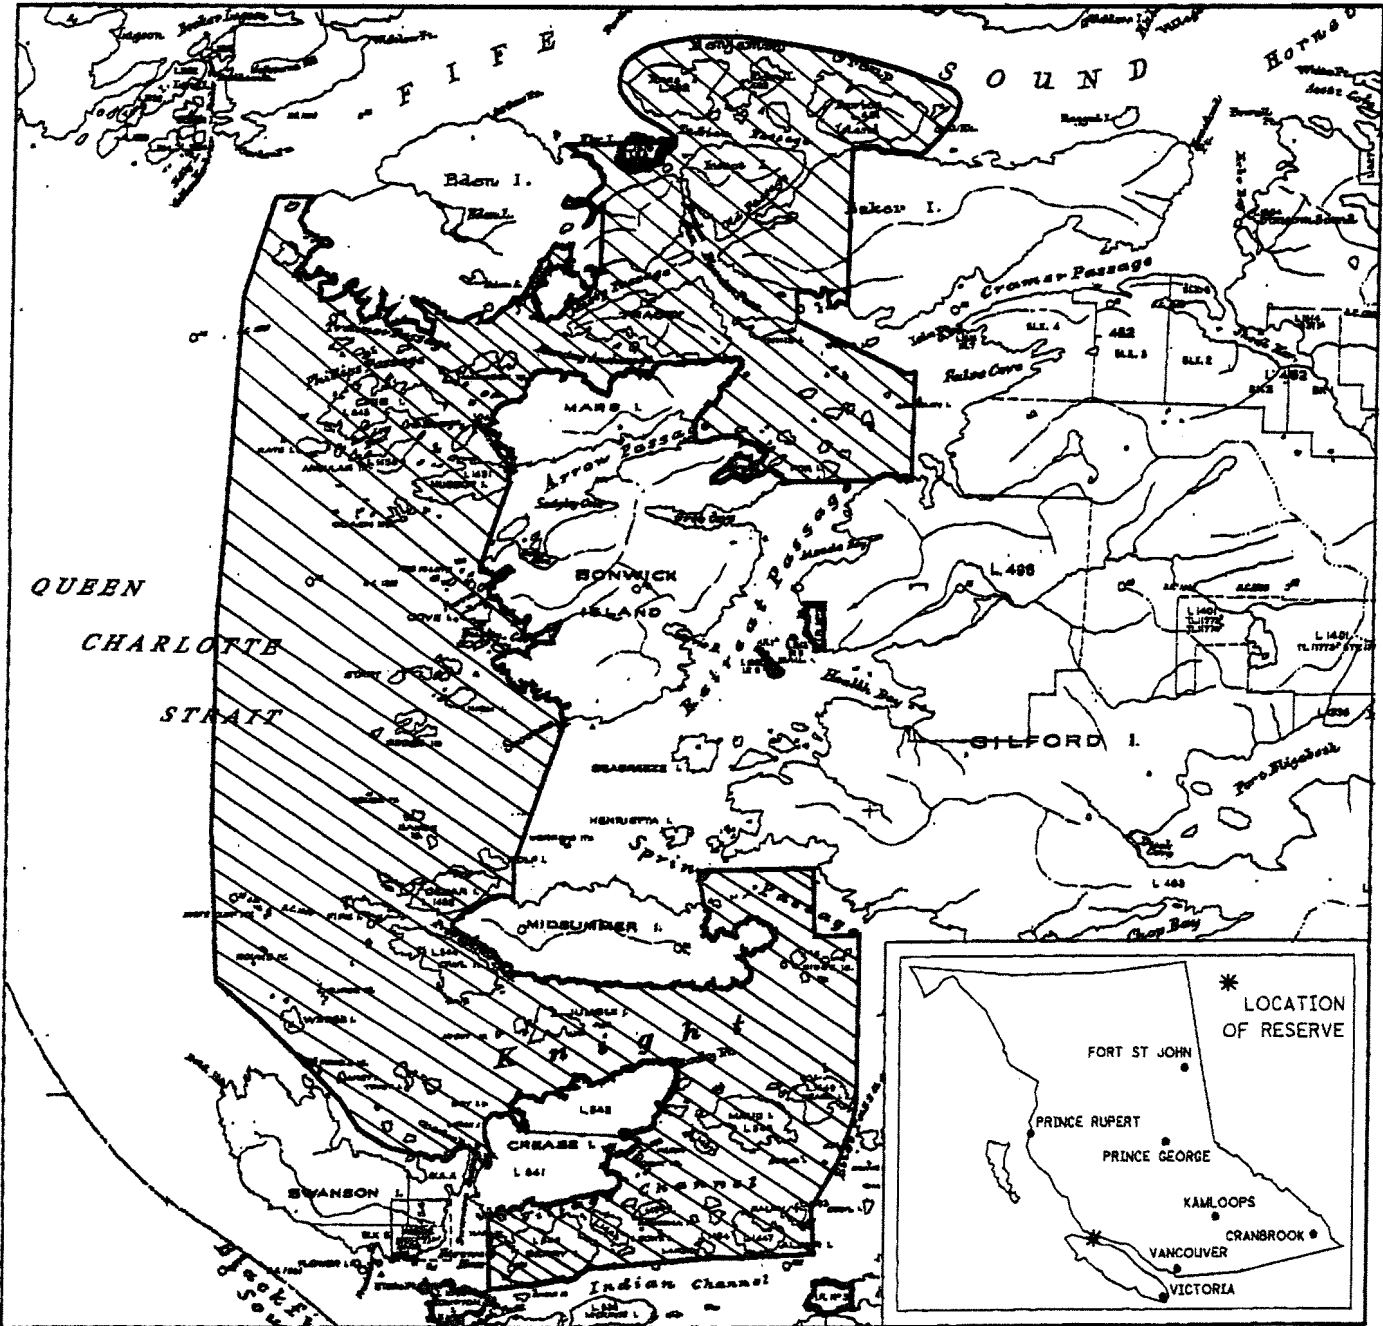

PROVINCE OF BRITISH COLUMBIA
MINISTRY OF ENERGY, MINES AND PETROLEUM RESOURCES
MINERAL TITLES BRANCH

BROUGHTON - CRIB ISLANDS

This is a summary sketch of the area shown in black on Mineral Titles Reference Maps (File 12000 01)

LAND DISTRICT: COAST RANGE I	MINING DIVISION: VANCOUVER	
MAPS: 092L10E, 10W, 15E	SCALE 1:125 000	SKETCH PREPARED BY: KWD