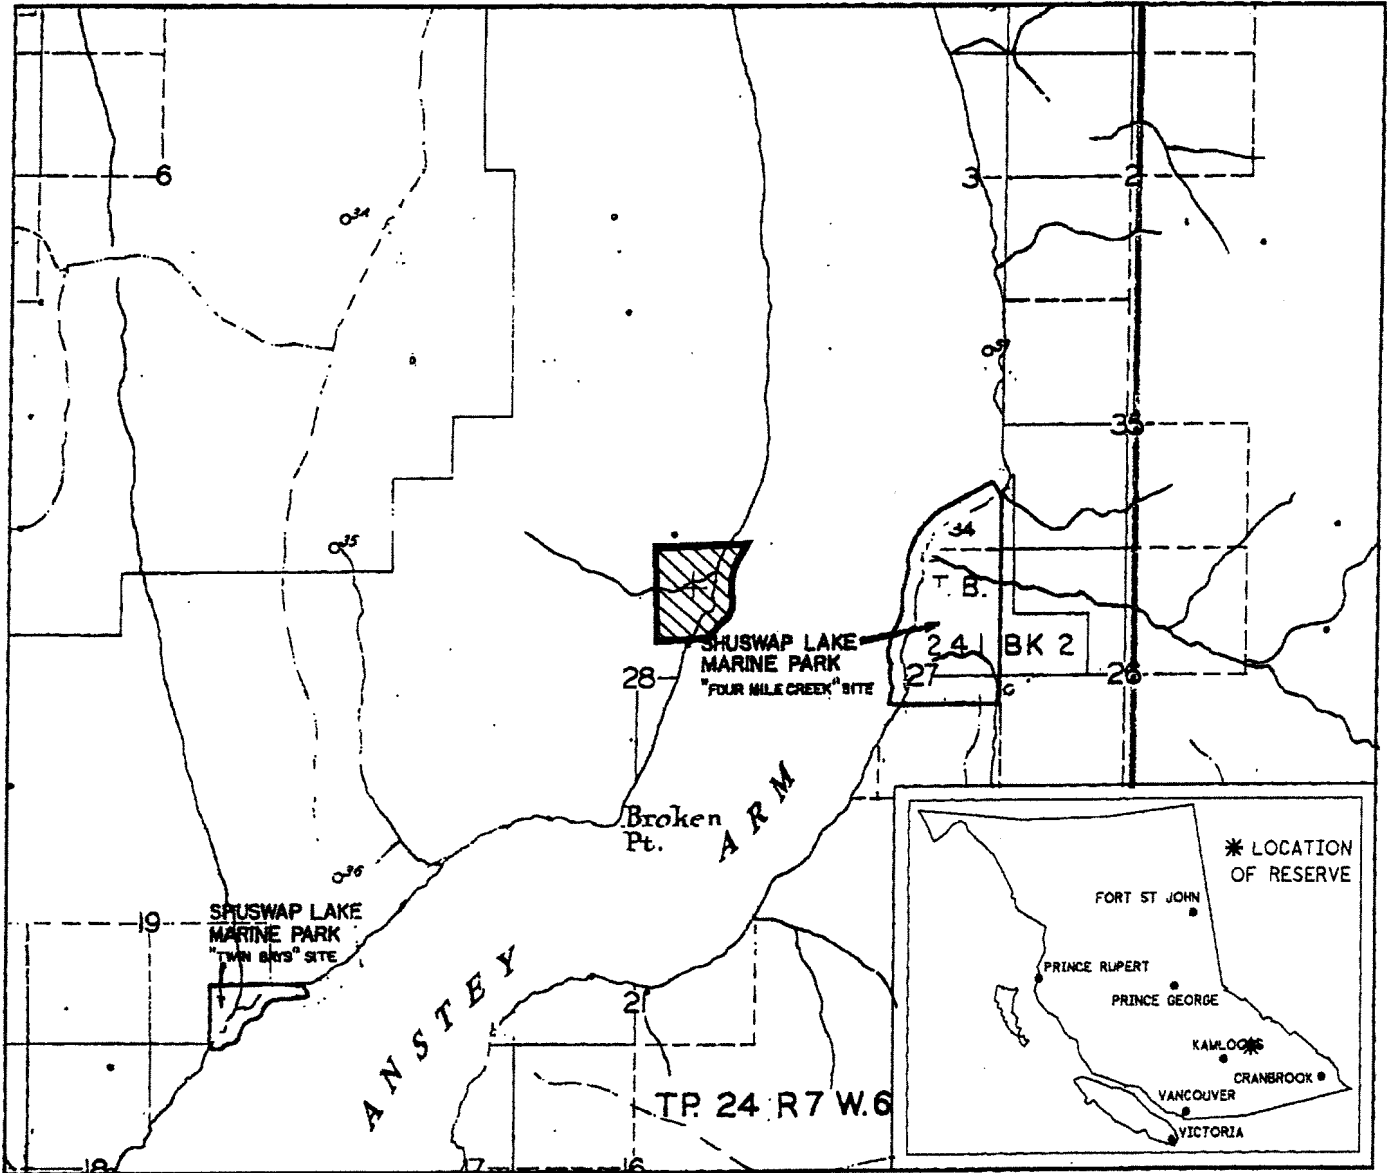

FILE NO. 14280 03 906

PROVINCE OF BRITISH COLUMBIA
MINISTRY OF ENERGY, MINES AND PETROLEUM RESOURCES
MINERAL TITLES BRANCH

BROKEN POINT

This is a summary sketch of the area shown in black on Mineral Titles Reference Maps (File 12000 01)

LAND DISTRICT: KAMLOOPS	MINING DIVISION: KAMLOOPS	
MAPS: 082M02W	SCALE 1: 50 000	SKETCH PREPARED BY: KWD