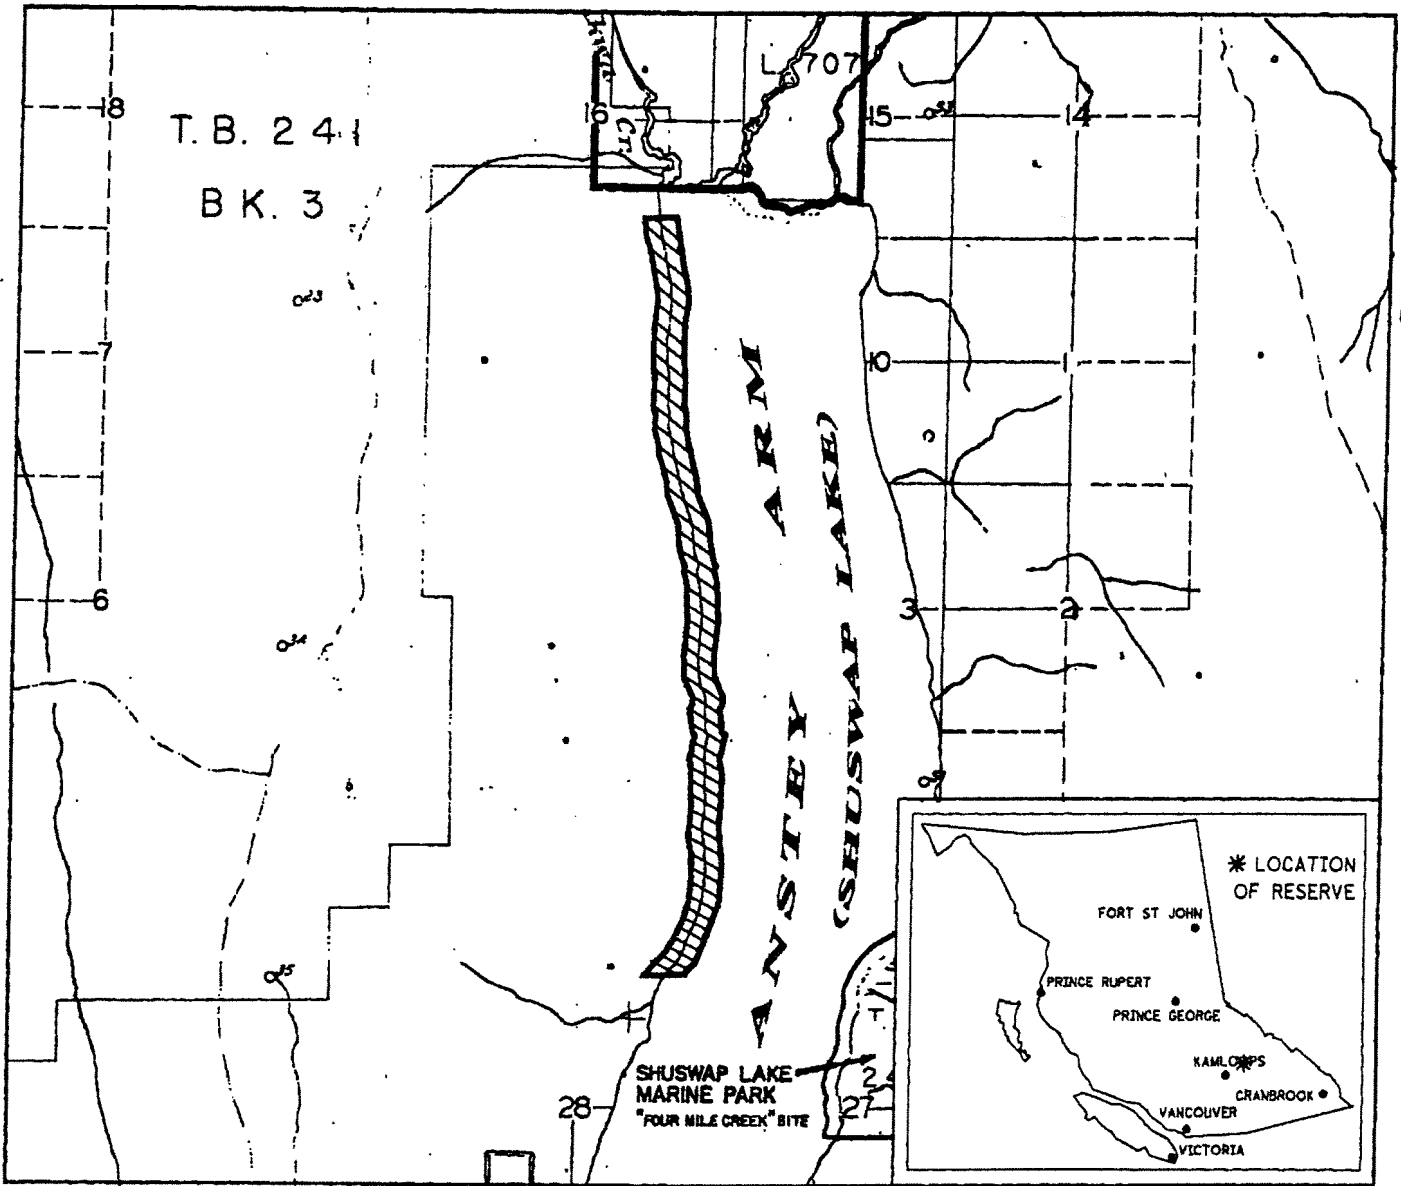

PROVINCE OF BRITISH COLUMBIA
MINISTRY OF ENERGY, MINES AND PETROLEUM RESOURCES
MINERAL TITLES BRANCH

ANSTEY ARM - SITE 2

This is a summary sketch of the area shown in black on Mineral Titles Reference Maps (File 12000 01)

LAND DISTRICT: KAMLOOPS	MINING DIVISION: KAMLOOPS	
MAPS: 082M02W	SCALE 1: 50 000	SKETCH PREPARED BY: KWD