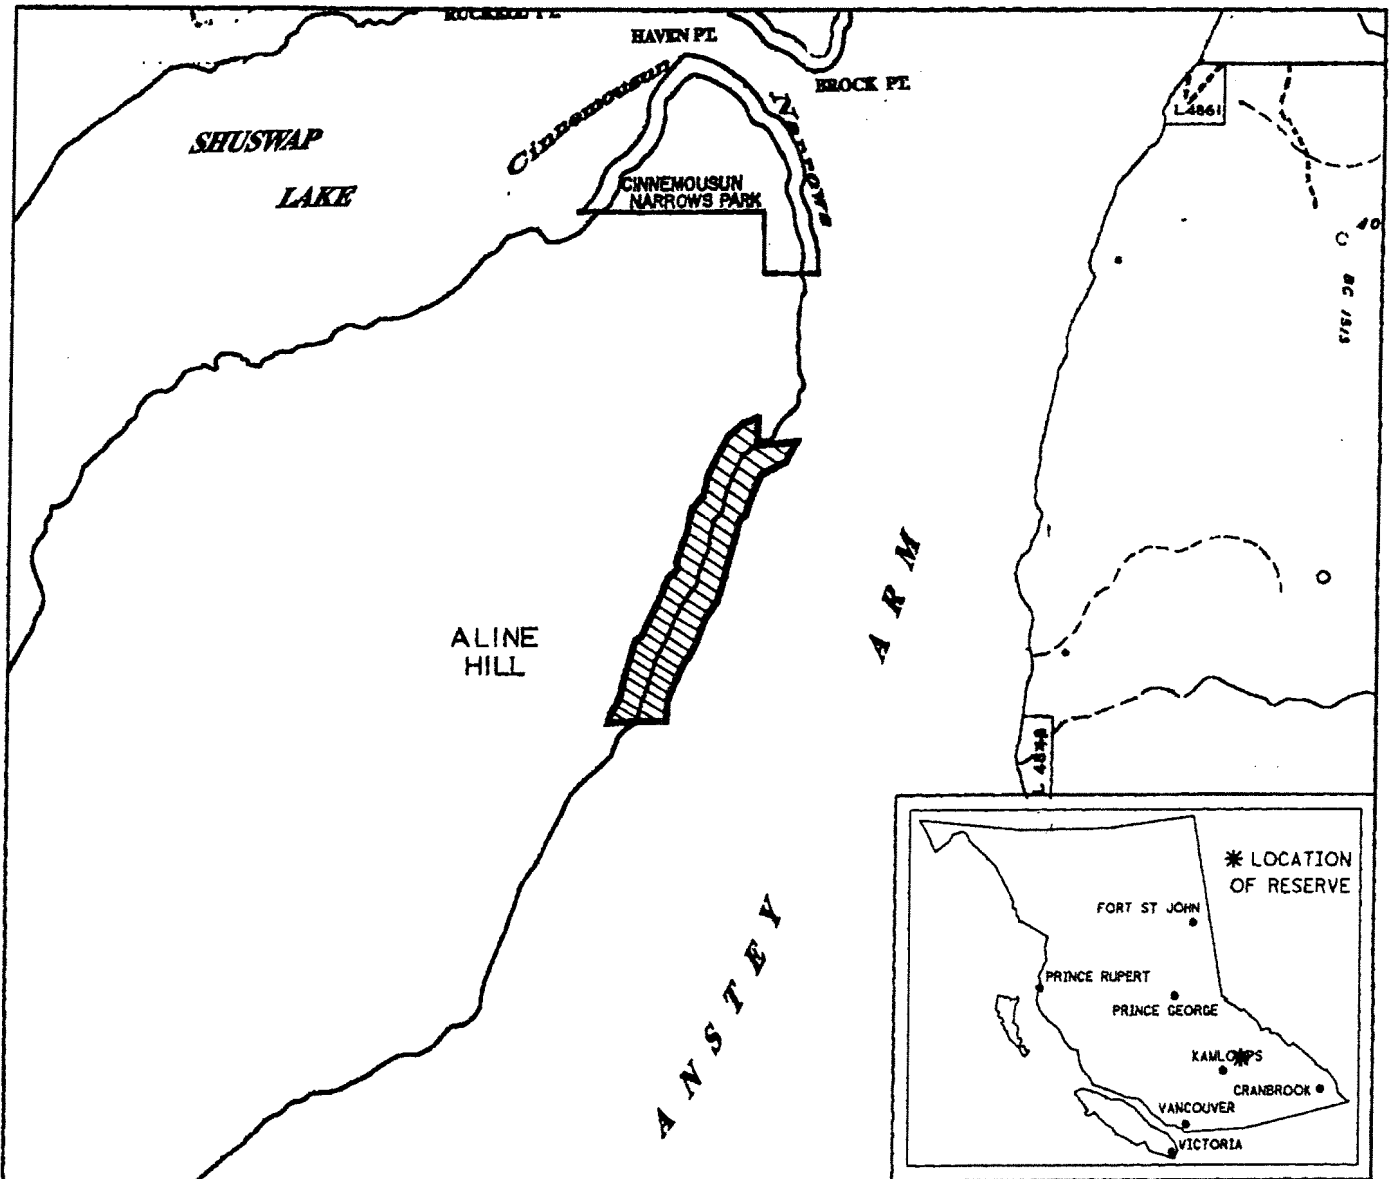

FILE NO. 14280 03 906

PROVINCE OF BRITISH COLUMBIA  
 MINISTRY OF ENERGY, MINES AND PETROLEUM RESOURCES  
 MINERAL TITLES BRANCH

ALINE HILL-SITE 1

This is a summary sketch of the area shown in black on Mineral Titles Reference Maps (File 12000 01)

LAND DISTRICT: KAMLOOPS	MINING DIVISION: KAMLOOPS	
MAPS: 082LI4E	SCALE 1: 50 000	SKETCH PREPARED BY: KWD