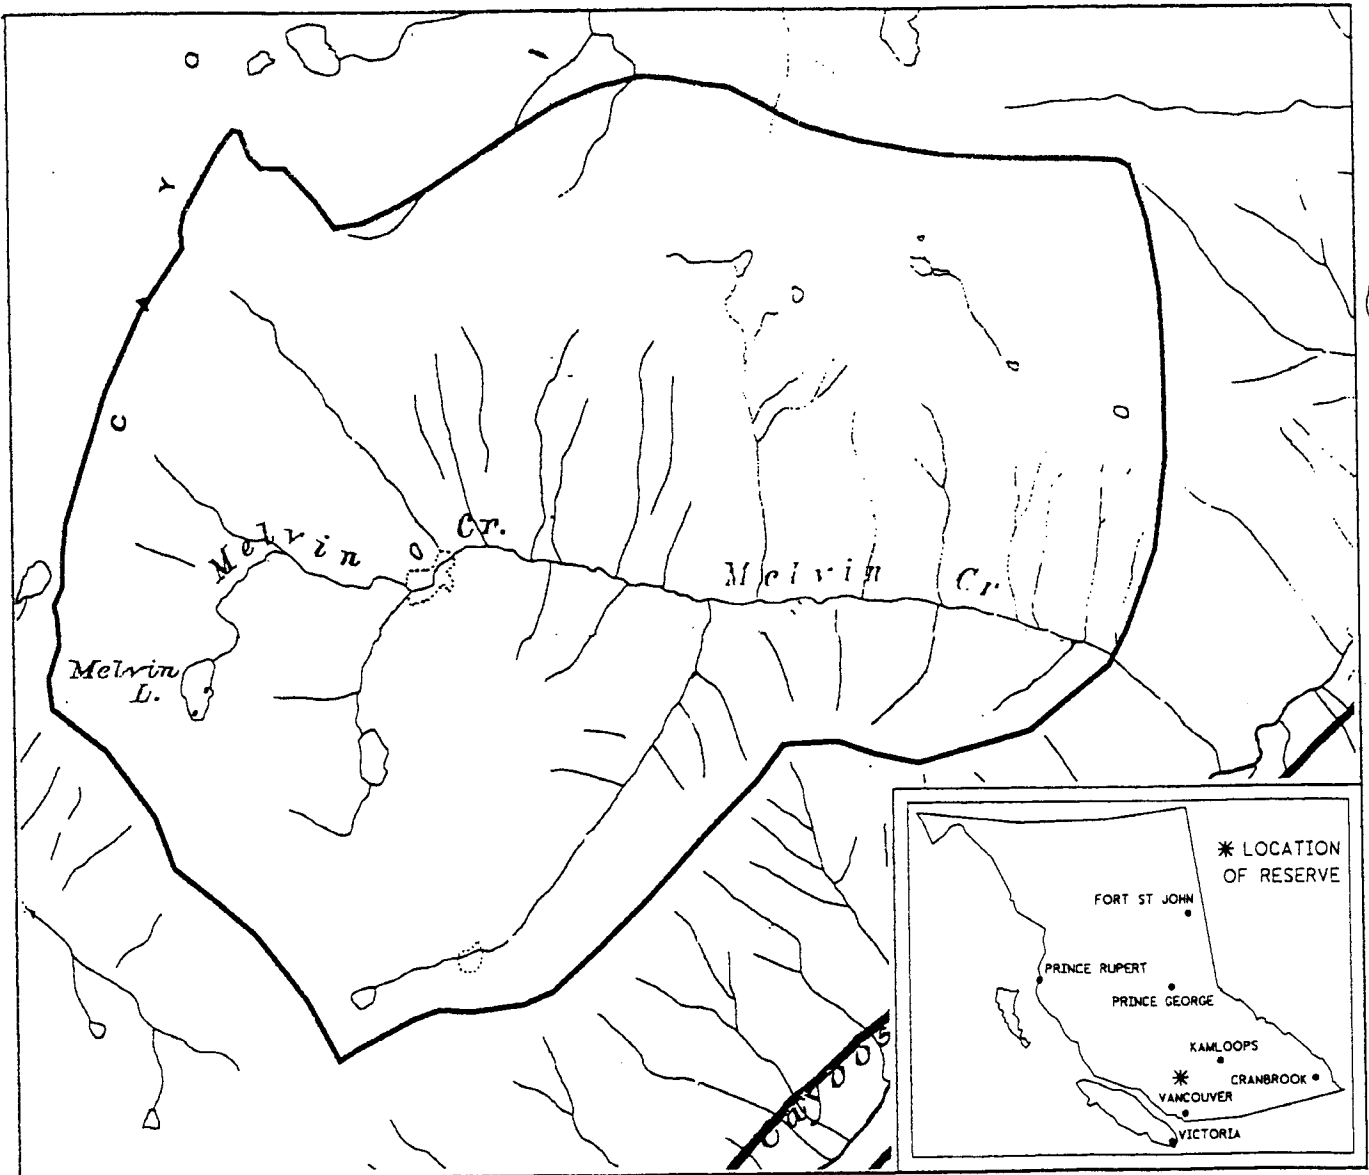

PROVINCE OF BRITISH COLUMBIA  
 MINISTRY OF ENERGY, MINES AND PETROLEUM RESOURCES  
 MINERAL TITLES BRANCH

MELVIN CREEK RESERVE

This is a summary sketch of the area shown in black on Mineral Titles Reference Maps (File 12000 01)

LAND DISTRICT: LILLOOET	MINING DIVISION: LILLOOET	
MAPS: 92J/8E, 8W, 9E, 9W	SCALE 1: 50 000	SKETCH PREPARED BY: AMG