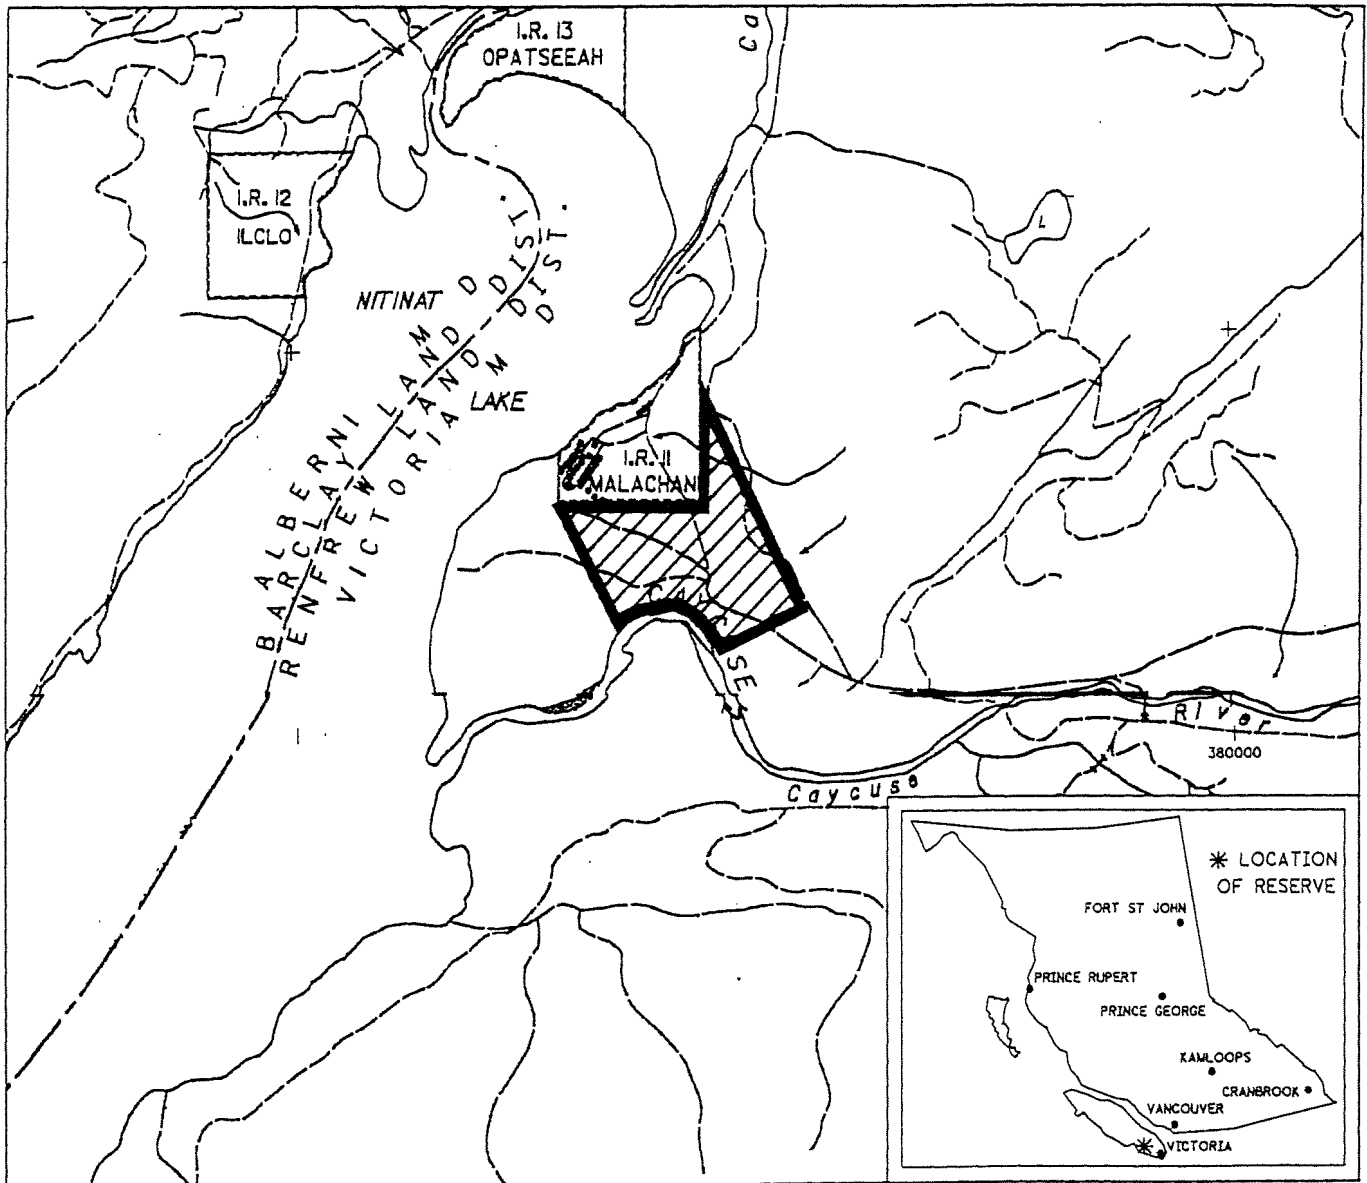

PROVINCE OF BRITISH COLUMBIA
MINISTRY OF ENERGY, MINES AND PETROLEUM RESOURCES
MINERAL TITLES BRANCH

DITIDAHT INDIAN RESERVE

This is a summary sketch of the area shown in black on Mineral Titles Reference Maps (File 12000 01)

LAND DISTRICT: RENFREW	MINING DIVISION: VICTORIA	
MAPS: 092C087	SCALE 1: 31680	SKETCH PREPARED BY: KWD