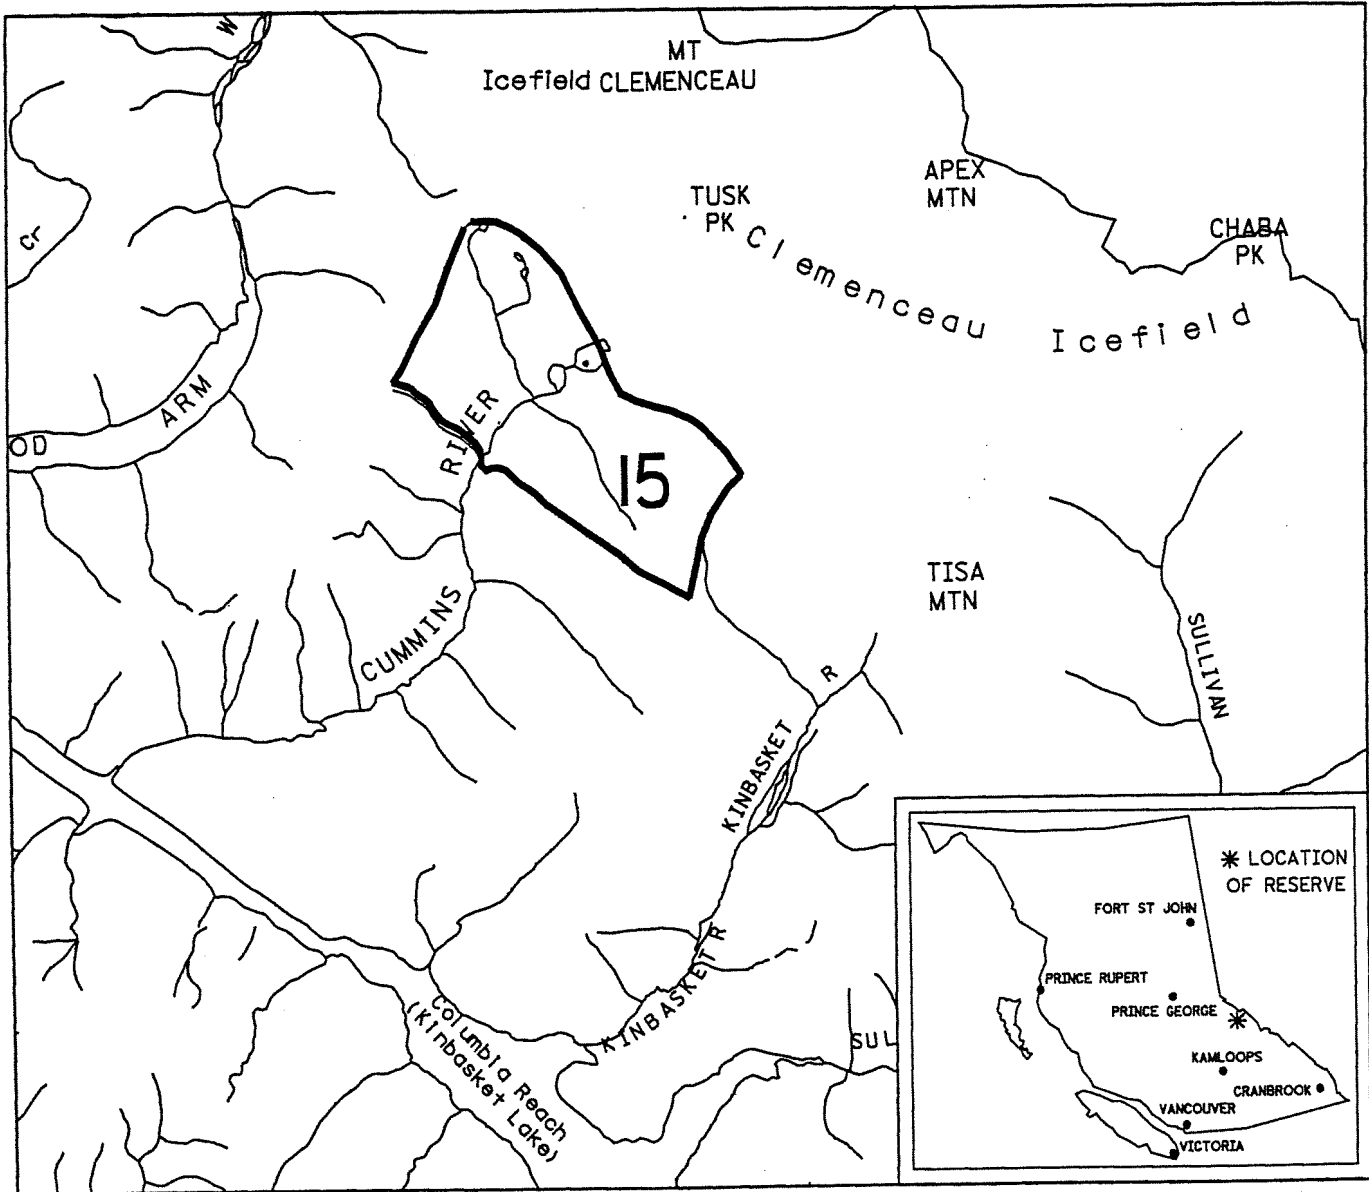

PROVINCE OF BRITISH COLUMBIA
 MINISTRY OF ENERGY, MINES AND PETROLEUM RESOURCES
 MINERAL TITLES BRANCH

KOOTENAY LUP AREA 15

This is a summary sketch of the area shown in black on Mineral Titles Reference Maps (File 12000 01)

LAND DISTRICT: KOOTENAY	MINING DIVISION: GOLDEN	
MAPS: 83C04W, 83D01E	SCALE 1: 250 000	SKETCH PREPARED BY: JBM