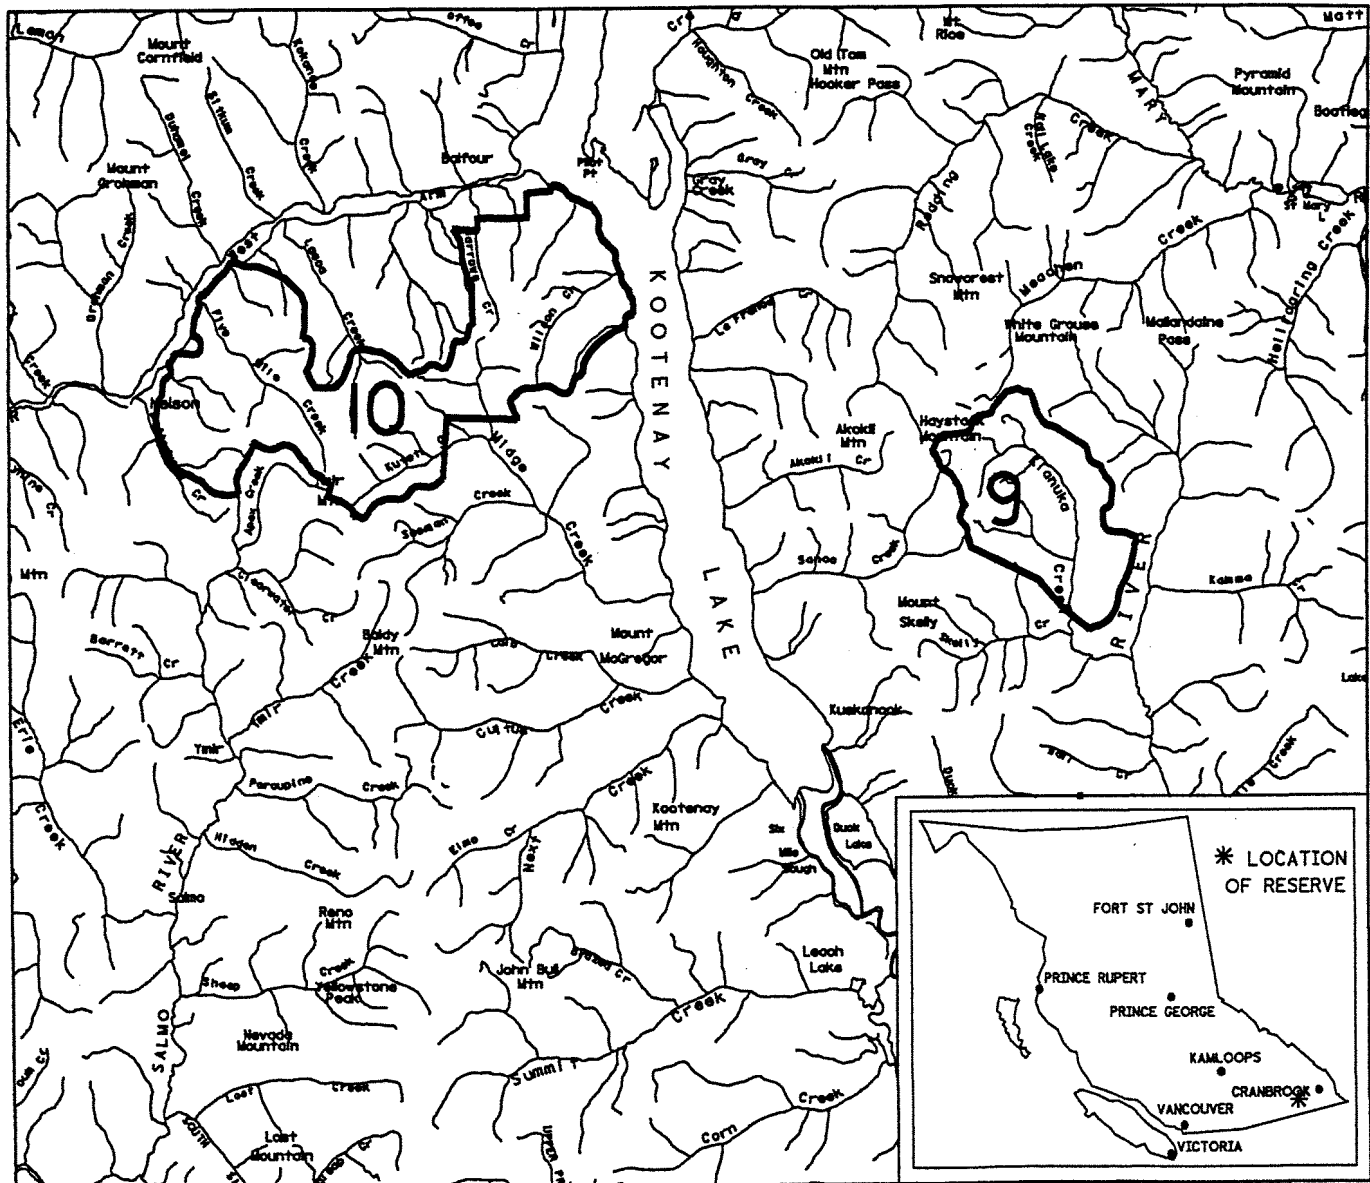

FILE NO. 14280-003-967

PROVINCE OF BRITISH COLUMBIA  
MINISTRY OF ENERGY, MINES AND PETROLEUM RESOURCES  
MINERAL TITLES BRANCH

KOOTENAY LUP AREAS 9 and 10

This is a summary sketch of the area shown in black on Mineral Titles Reference Maps (File I2000 01)

LAND DISTRICT: KOOTENAY	MINING DIVISION: NELSON	
MAPS: 82F6E, 6W, 7E, 7W, 8W, 10W, 11E, 11W	SCALE 1: 500 000	SKETCH PREPARED BY: JBM