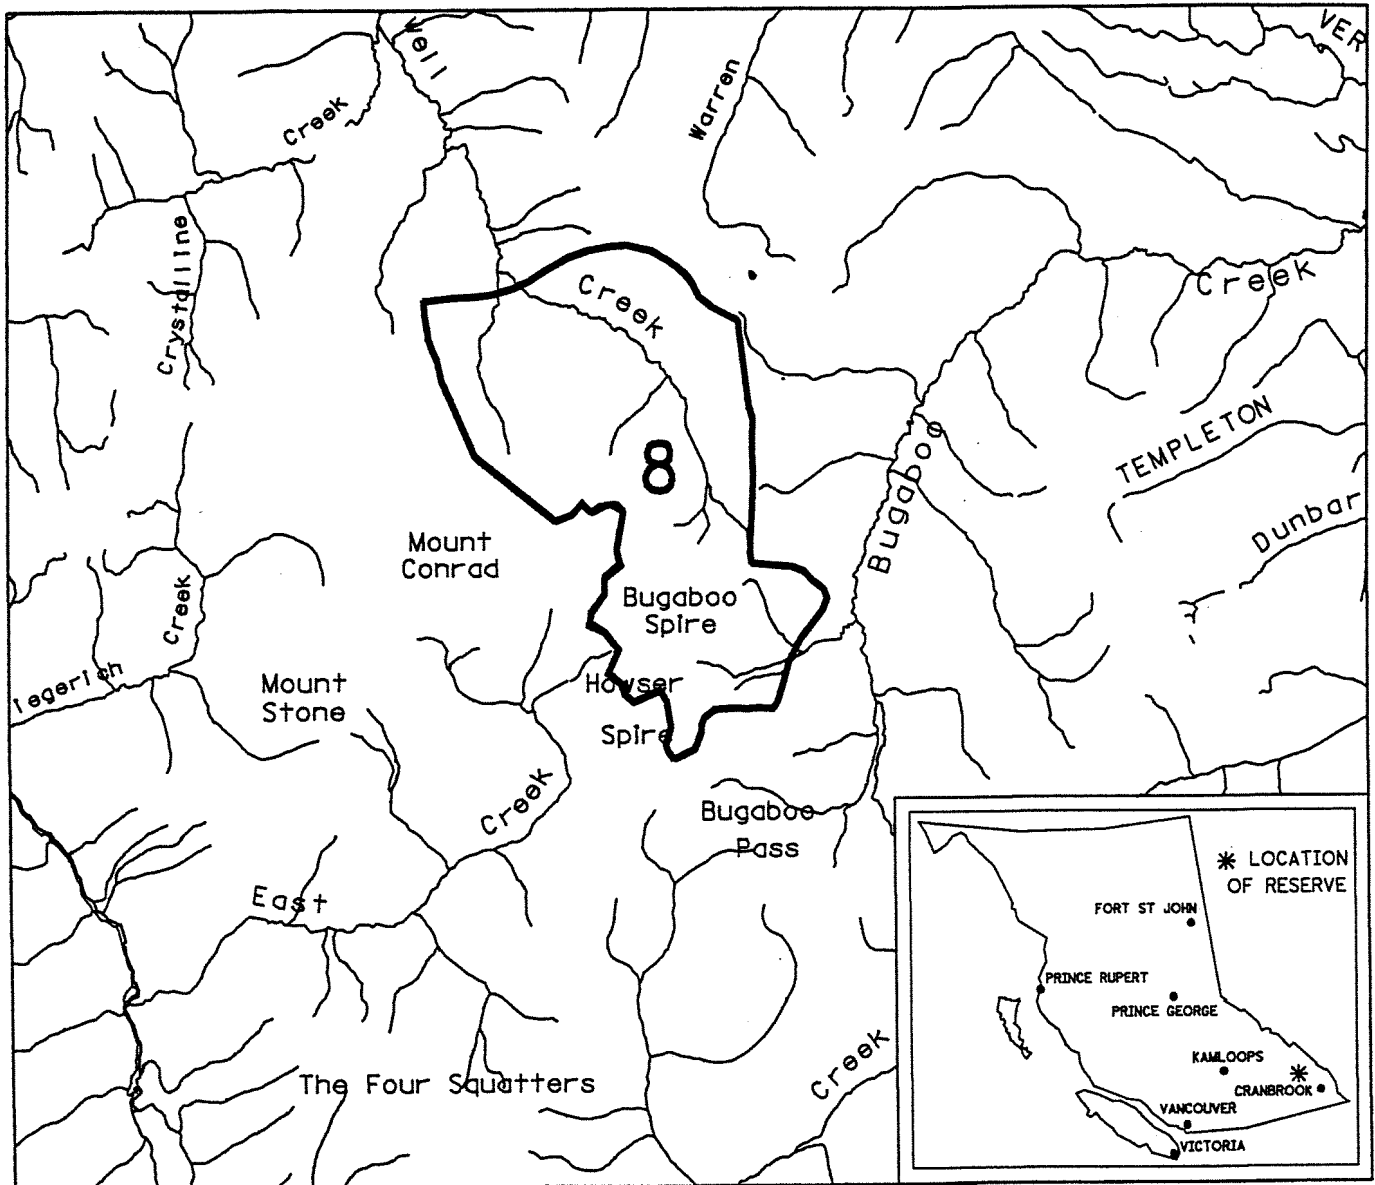

FILE NO. 14280-003-967

PROVINCE OF BRITISH COLUMBIA  
MINISTRY OF ENERGY, MINES AND PETROLEUM RESOURCES  
MINERAL TITLES BRANCH

KOOTENAY LUP AREA 8

This is a summary sketch of the area shown in black on Mineral Titles Reference Maps (File 12000 01)

LAND DISTRICT: KOOTENAY	MINING DIVISION: GOLDEN	
MAPS: 82K10E, 10W, 15E, 15W	SCALE 1: 250 000	SKETCH PREPARED BY: JBM