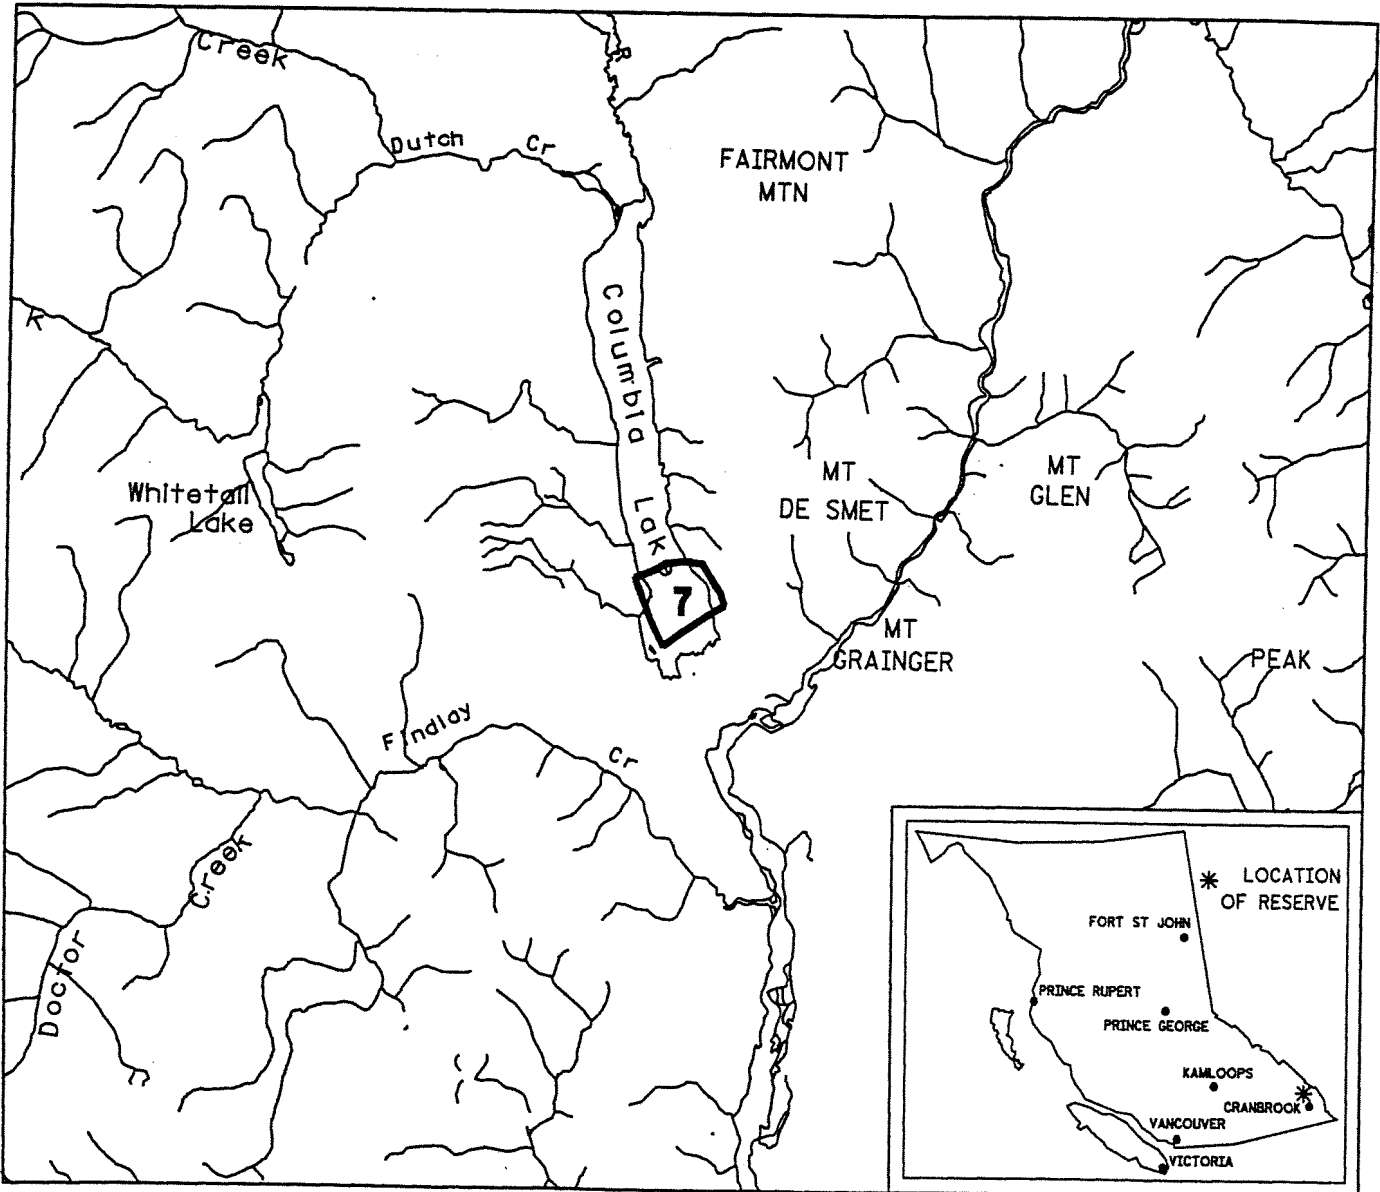

FILE NO. 14280-003-967

PROVINCE OF BRITISH COLUMBIA
MINISTRY OF ENERGY, MINES AND PETROLEUM RESOURCES
MINERAL TITLES BRANCH

KOOTENAY LUP AREA 7

This is a summary sketch of the area shown in black on Mineral Titles Reference Maps (File 12000 01)

LAND DISTRICT: KOOTENAY

MINING DIVISION: GOLDEN

MAPS: 82J04W

SCALE 1: 250 000

SKETCH PREPARED BY: JBM