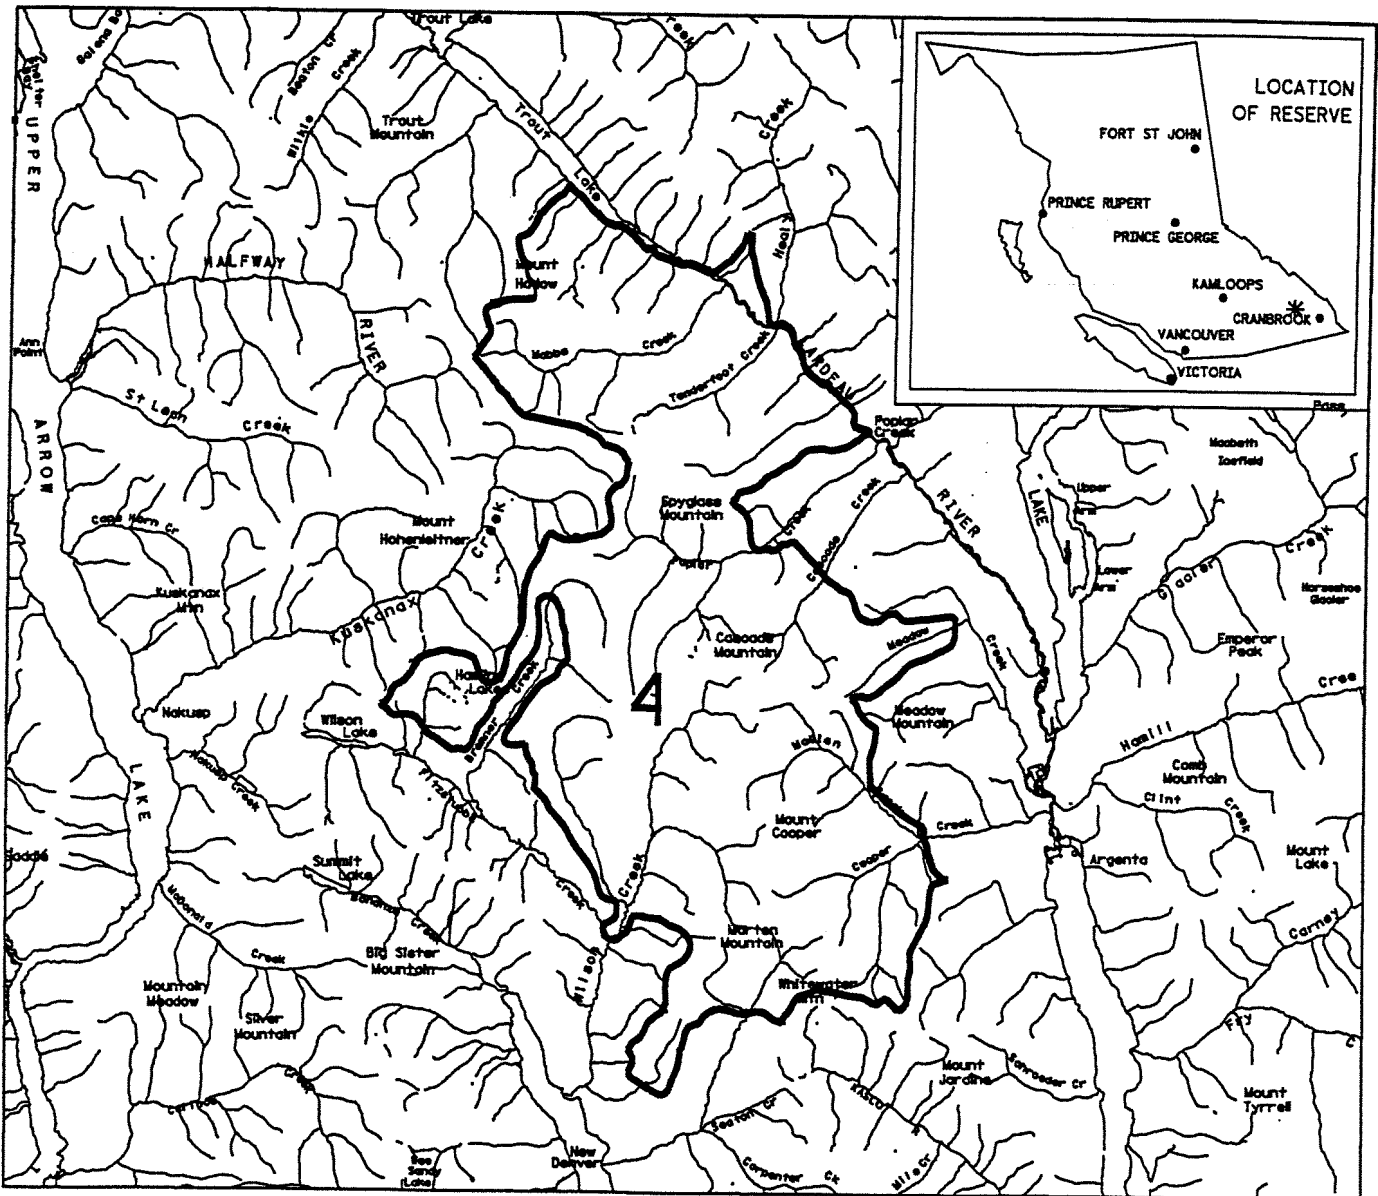

FILE NO. I4280-003-967

PROVINCE OF BRITISH COLUMBIA
MINISTRY OF ENERGY, MINES AND PETROLEUM RESOURCES
MINERAL TITLES BRANCH

KOOTENAY LUP AREA 4

This is a summary sketch of the area shown in black on Mineral Titles Reference Maps (File I2000 01)

LAND DISTRICT: KOOTENAY	MINING DIVISION: SLOCAN REVELSTOKE	
MAPS: 82K3E, 3W, 4E, 5E, 6E, 6W, 11E, 11W	SCALE 1: 500 000	SKETCH PREPARED BY: JBM