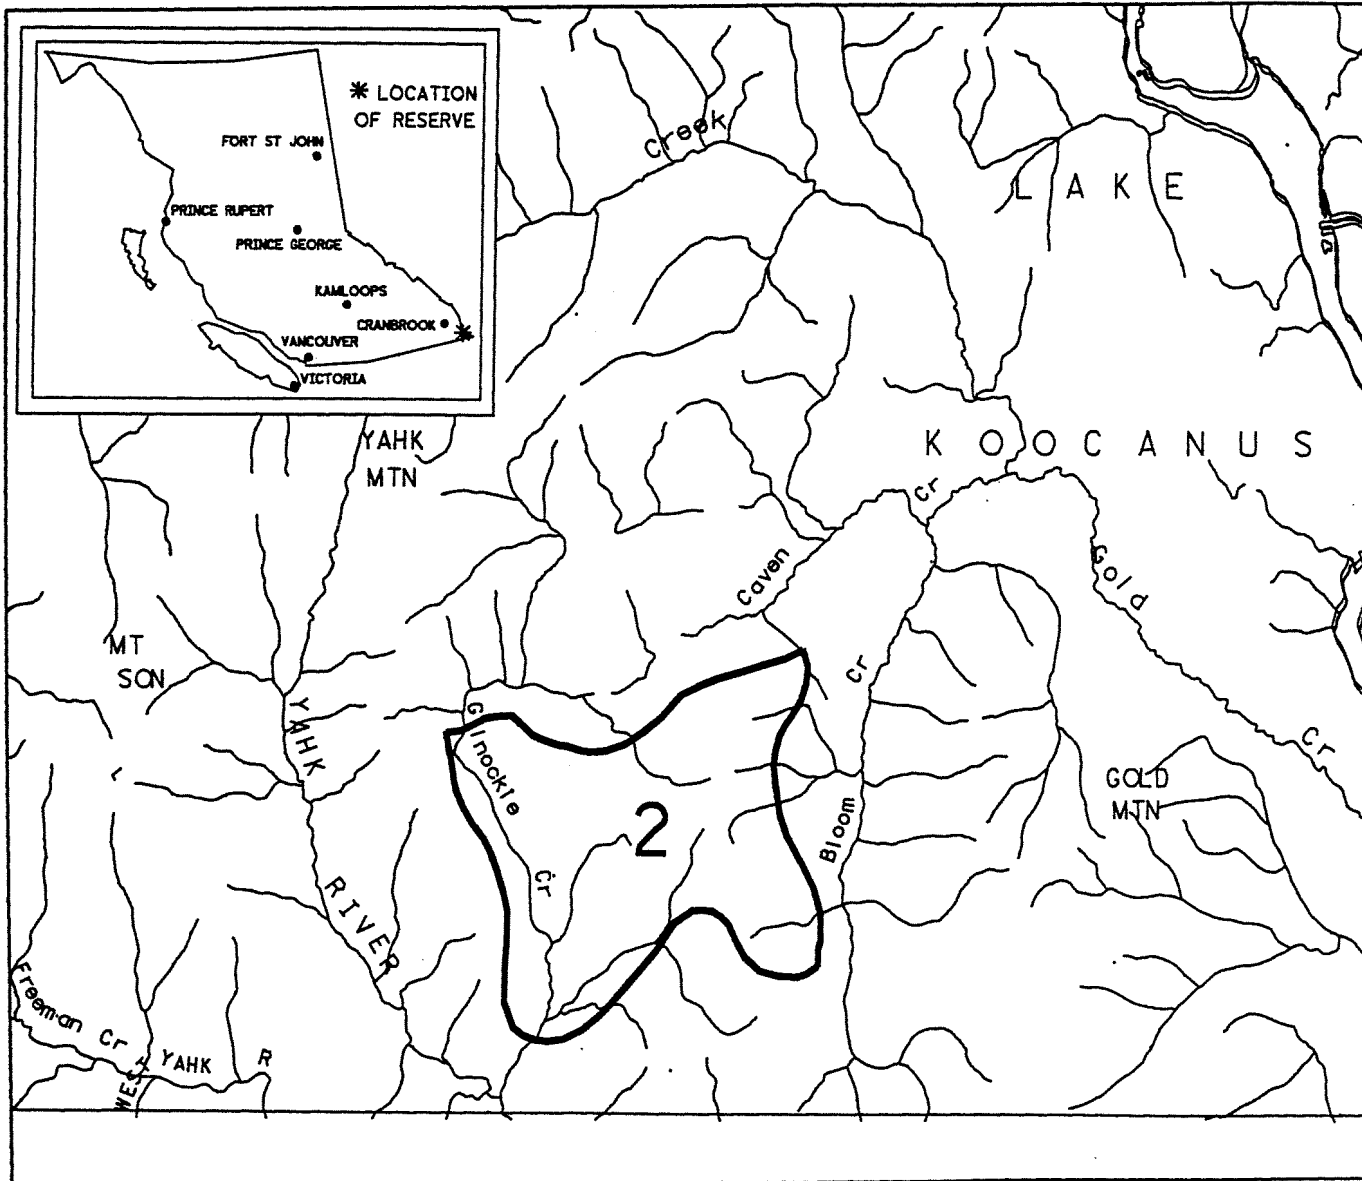

PROVINCE OF BRITISH COLUMBIA  
 MINISTRY OF ENERGY, MINES AND PETROLEUM RESOURCES  
 MINERAL TITLES BRANCH

KOOTENAY LUP AREA 2

This is a summary sketch of the area shown in black on Mineral Titles Reference Maps (File 12000 01)

LAND DISTRICT: KOOTENAY	MINING DIVISION: FORT STEELE	
MAPS: 82G04E	SCALE 1: 250 000	SKETCH PREPARED BY: JBM