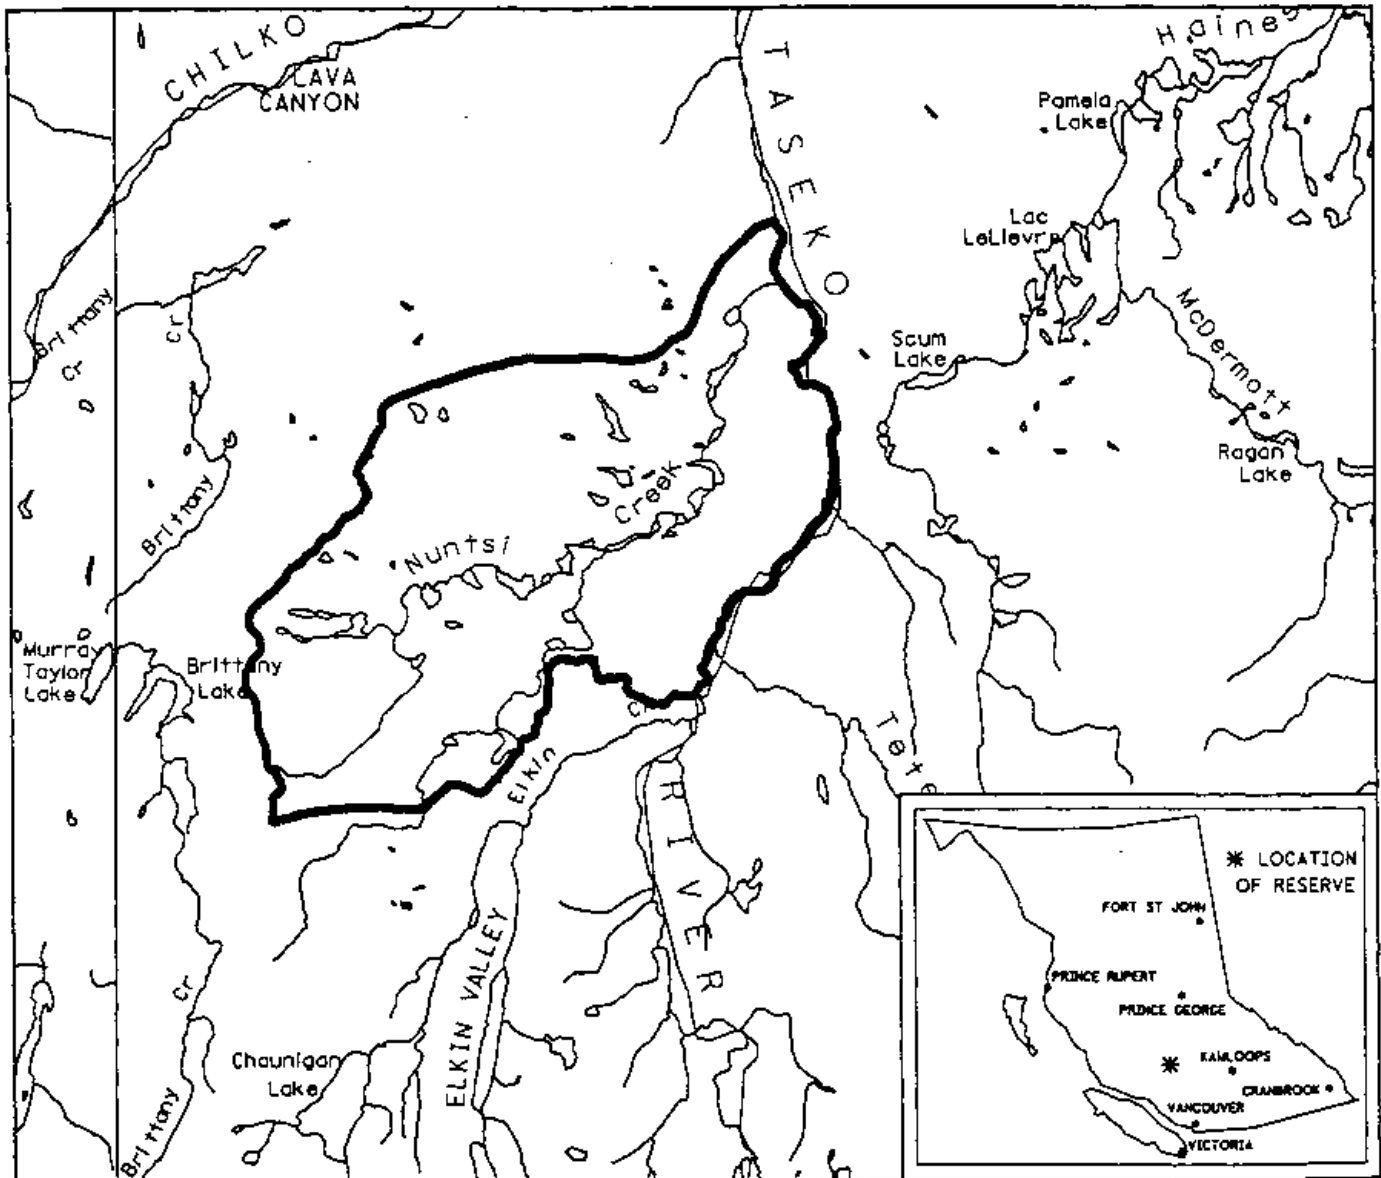

PROVINCE OF BRITISH COLUMBIA  
MINISTRY OF ENERGY, MINES AND PETROLEUM RESOURCES  
MINERAL TITLES BRANCH

TASEKO

This is a summary sketch of the area shown in black on Mineral Titles Reference Maps (File 12000 01)

LAND DISTRICT: LILLOOET

MINING DIVISION: CLINTON

MAPS: 092012E,W  
092013E,W

SCALE 1: 250 000

SKETCH PREPARED BY: DGP