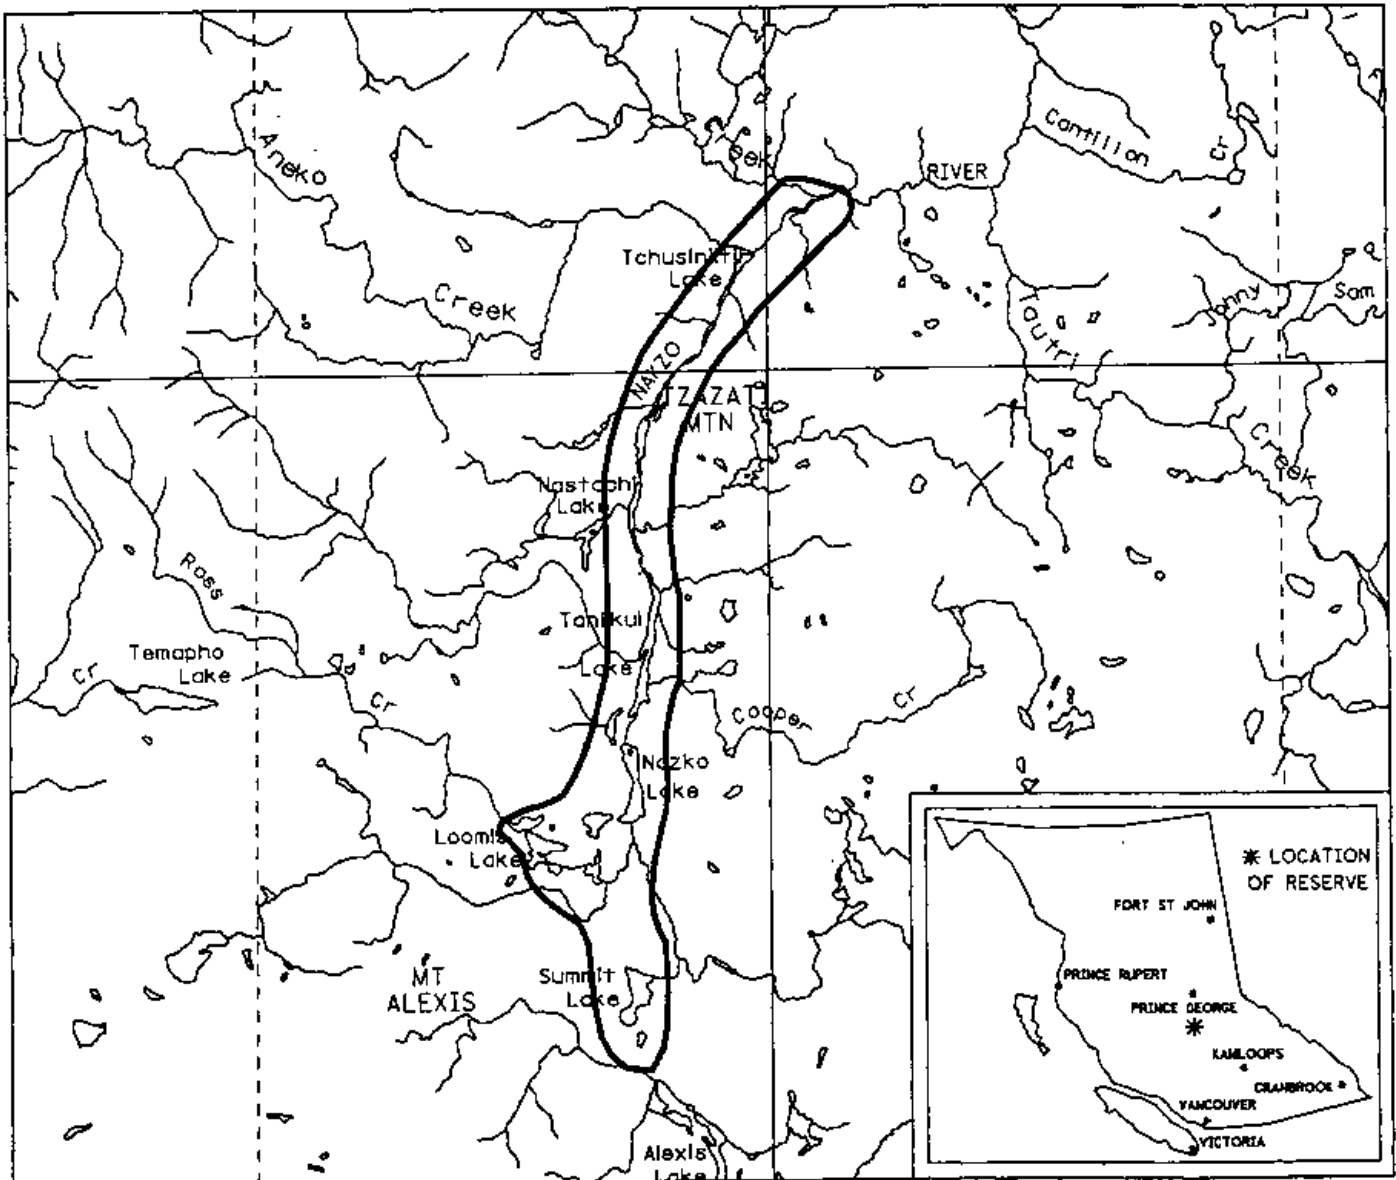

PROVINCE OF BRITISH COLUMBIA  
 MINISTRY OF ENERGY, MINES AND PETROLEUM RESOURCES  
 MINERAL TITLES BRANCH

NAZKO LAKES

This is a summary sketch of the area shown in black on Mineral Titles Reference Maps (File 12000 01)

LAND DISTRICT: CARIBOO	MINING DIVISION: CARIBOO	
MAPS: 092B05E, 11W, 12E	SCALE 1: 250 000	SKETCH PREPARED BY: KWD