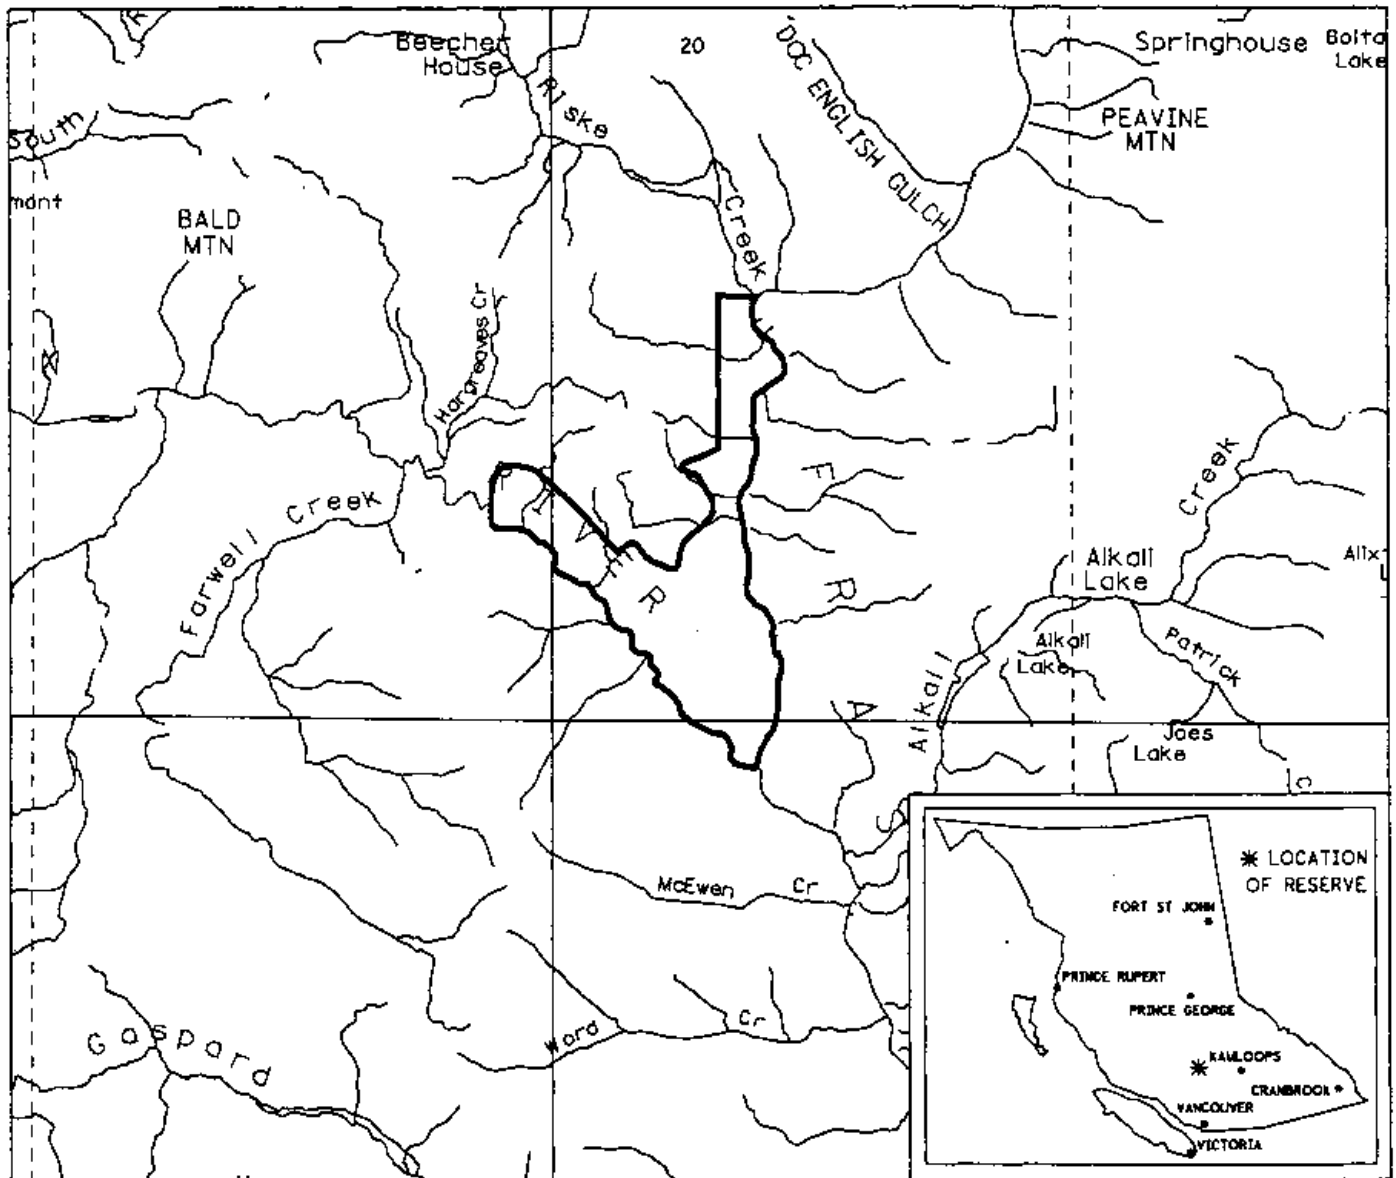

PROVINCE OF BRITISH COLUMBIA
MINISTRY OF ENERGY, MINES AND PETROLEUM RESOURCES
MINERAL TITLES BRANCH

JUNCTION SHEEP RANGE

This is a summary sketch of the area shown in black on Mineral Titles Reference Maps (File 12000 01)

LAND DISTRICT: LILLOOET	MINING DIVISION: CARIBOO	
MAPS: 092009W, 15E, 16W	SCALE 1:250 000	SKETCH PREPARED BY: KWD