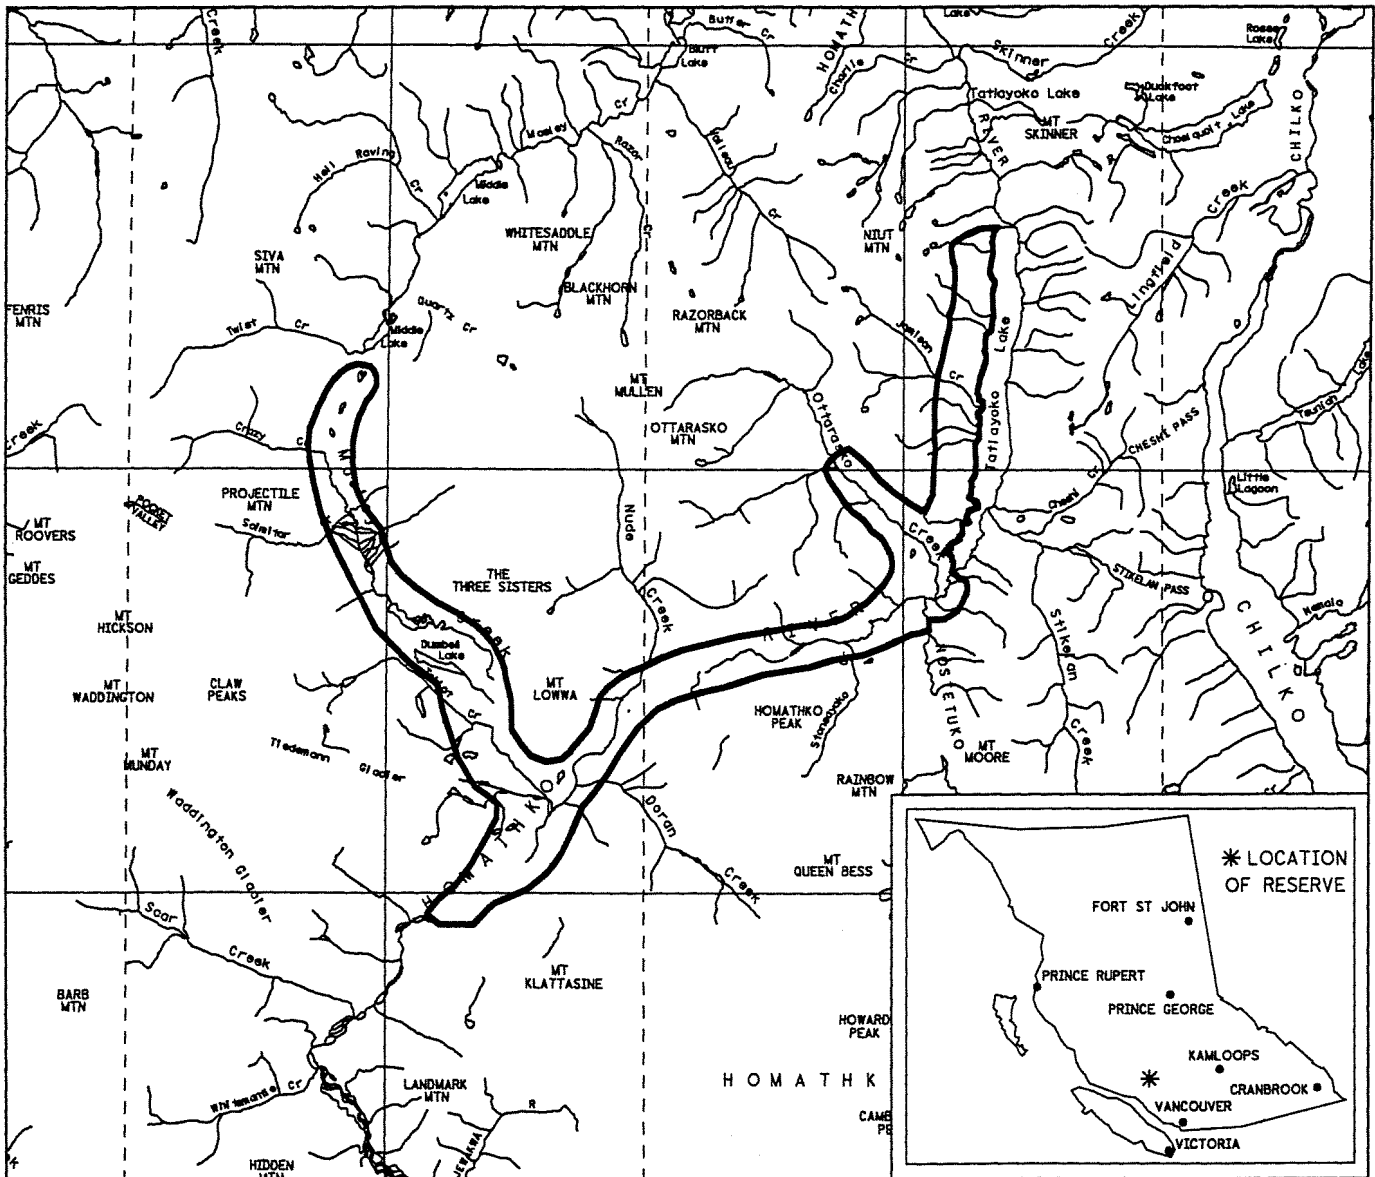

PROVINCE OF BRITISH COLUMBIA  
MINISTRY OF ENERGY, MINES AND PETROLEUM RESOURCES  
MINERAL TITLES BRANCH

HOMATHKO RIVER / TATLAYOKO

This is a summary sketch of the area shown in black on Mineral Titles Reference Maps (File 12000 01)

LAND DISTRICT: COAST RANGE 2	MINING DIVISION: CLINTON, VANCOUVER	
MAPS: 092N02W, 06E, 07E, 07W, 092N08W, 09W, 10E, 10W, 11E	SCALE 1: 500 000	SKETCH PREPARED BY: KWD