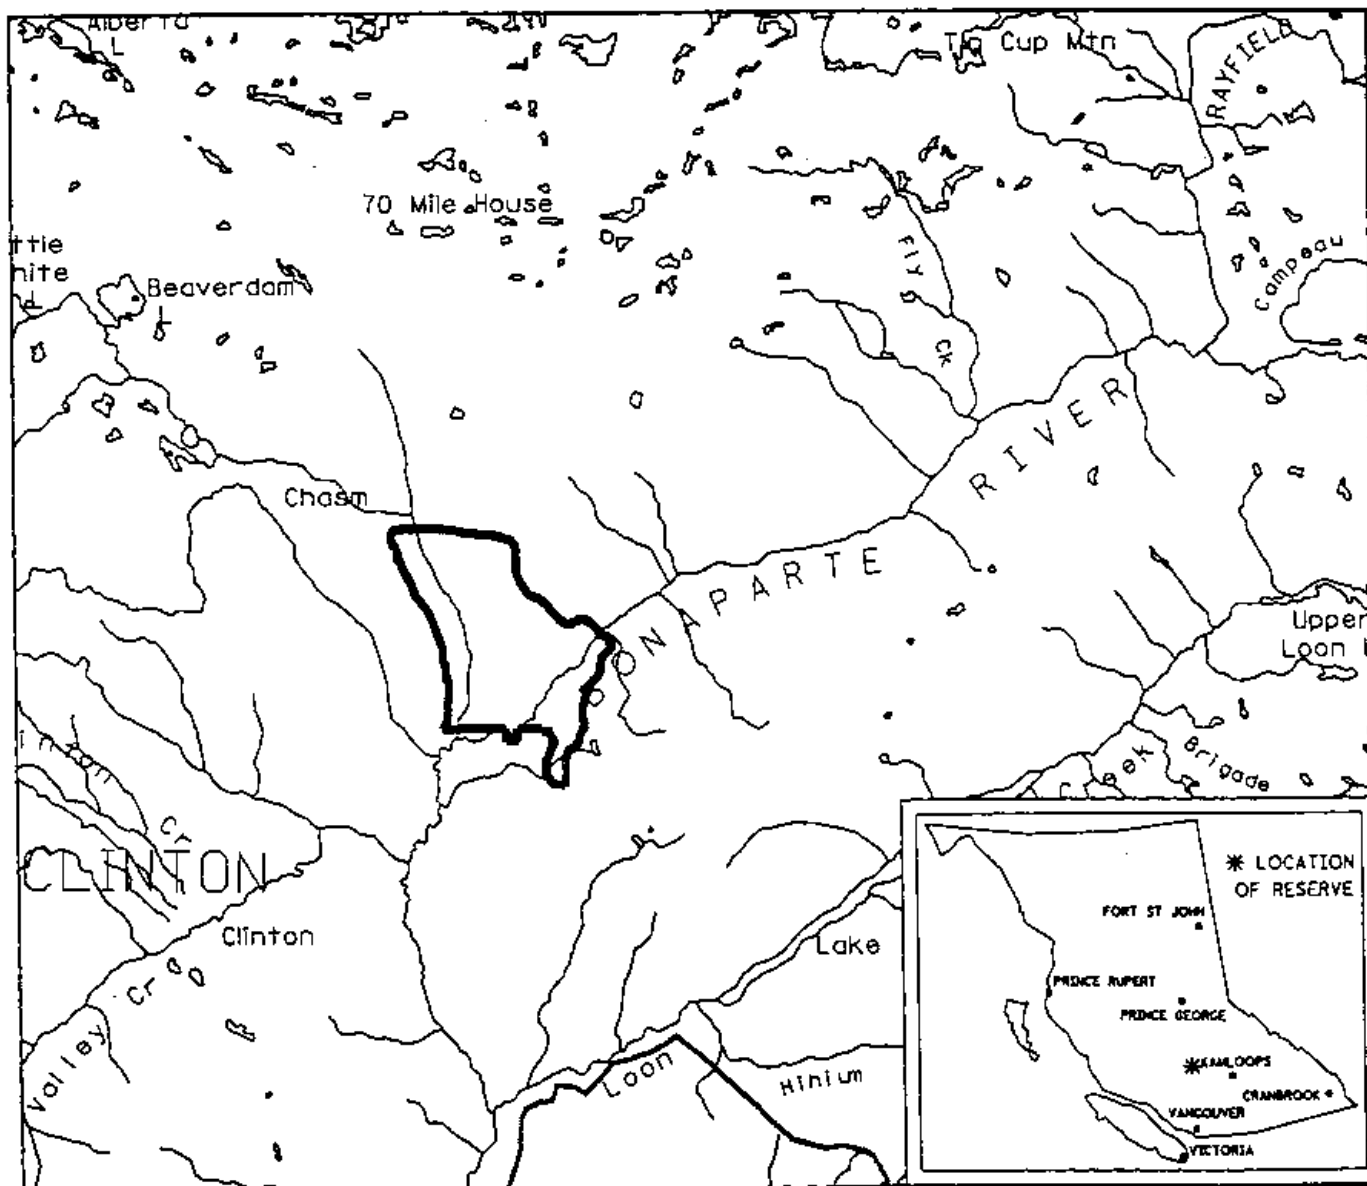

PROVINCE OF BRITISH COLUMBIA
MINISTRY OF ENERGY, MINES AND PETROLEUM RESOURCES
MINERAL TITLES BRANCH

CHASM

This is a summary sketch of the area shown in black on Mineral Titles Reference Maps (File 12000 01)

LAND DISTRICT: LILLOOET	MINING DIVISION: CLINTON	
MAPS: 92P/03W	SCALE 1: 250 000	SKETCH PREPARED BY: DGP