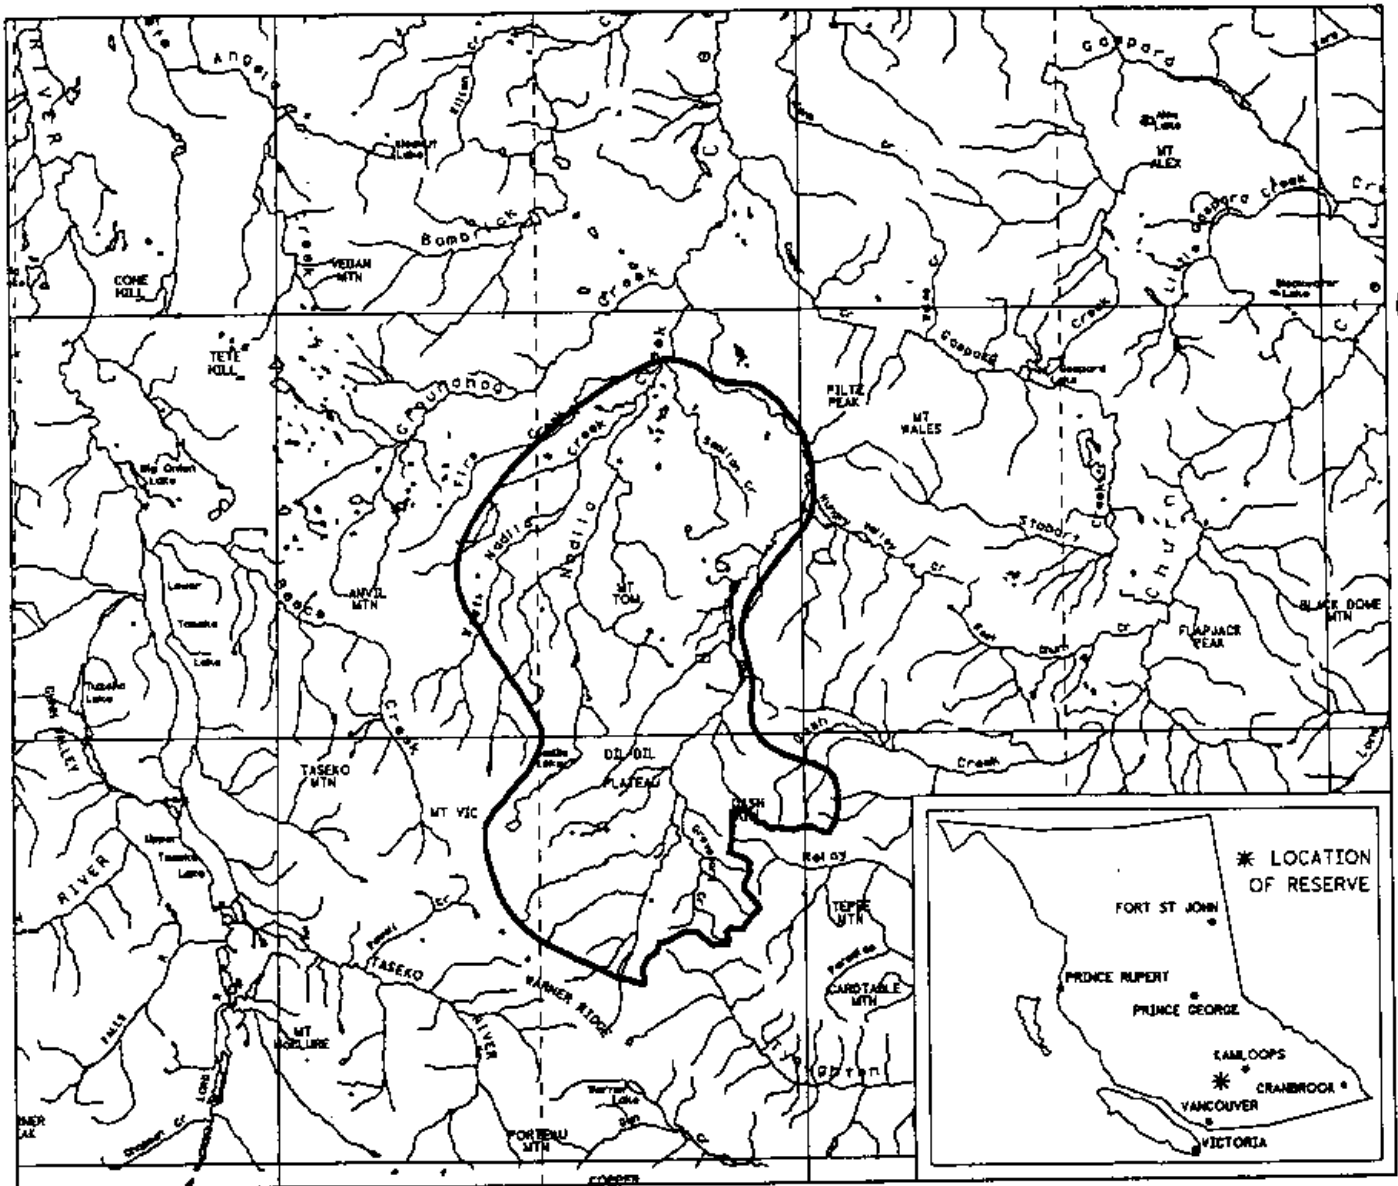

PROVINCE OF BRITISH COLUMBIA  
 MINISTRY OF ENERGY, MINES AND PETROLEUM RESOURCES  
 MINERAL TITLES BRANCH

BIG CREEK / SOUTH CHILCOTIN

This is a summary sketch of the area shown in black on Mineral Titles Reference Maps (File 12000 01)

LAND DISTRICT: LILLOOET	MINING DIVISION: CLINTON LILLOOET	
MAPS: 0920/02W, 03E, 03W, 06E, 0920/06W, 07W	SCALE 1: 500 000	SKETCH PREPARED BY: KWD