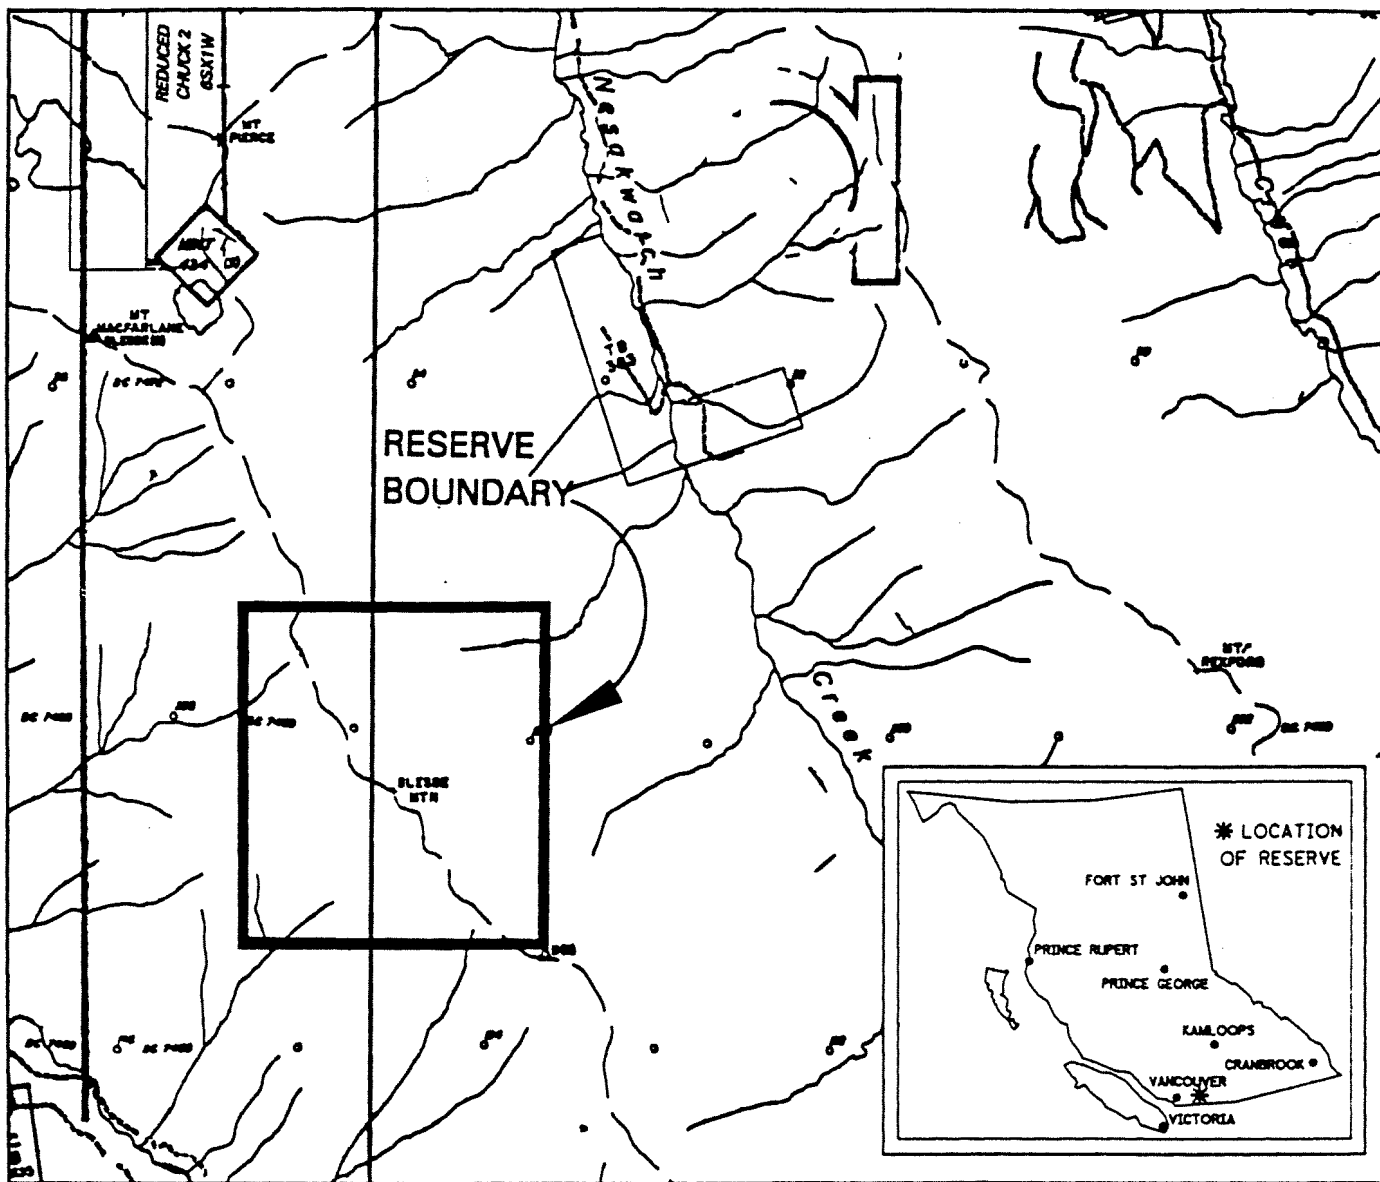

PROVINCE OF BRITISH COLUMBIA
MINISTRY OF ENERGY, MINES AND PETROLEUM RESOURCES
MINERAL TITLES BRANCH

SLESSE MOUNTAIN

This is a summary sketch of the area shown in black on Mineral Titles Reference Maps (File 12000 00)

LAND DISTRICT: YALE DIVISION OF YALE	MINING DIVISION: NEW WESTMINSTER	
MAPS: 092H04E	SCALE 1: 50 000	SKETCH PREPARED BY: CJF